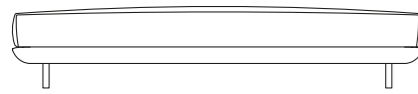

TECHNICAL DATA

316

10TH Collection

10TH CAPRERA SOFA

10TH CAPRERA SOFA 105
105 - 115 - 40 h cm

10TH CAPRERA SOFA 125
125 - 115 - 40 h cm

10TH CAPRERA SOFA 200
200 - 115 - 40 h cm

10TH CAPRERA SOFA 250
250 - 115 - 40 h cm