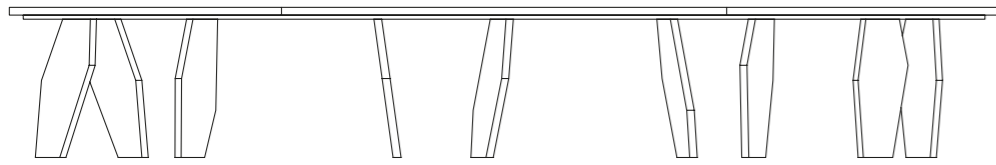

10TH JOINT DINNER TABLE - 10TH JOINT LOUNGE TABLE

10TH JOINT DINNER TABLE
250 - 100 - 75 h cm
500 - 75 - 75 h cm