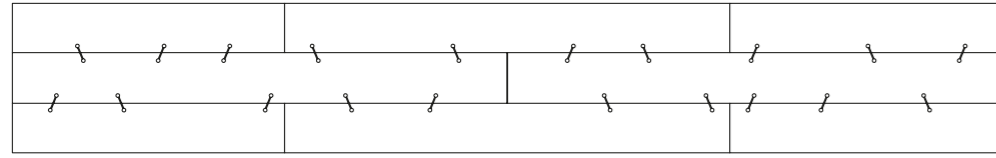

10TH JOINT DINNER TABLE - 10TH JOINT LOUNGE TABLE

10TH JOINT DINNER TABLE
250 - 100 - 75 h cm
500 - 75 - 75 h cm