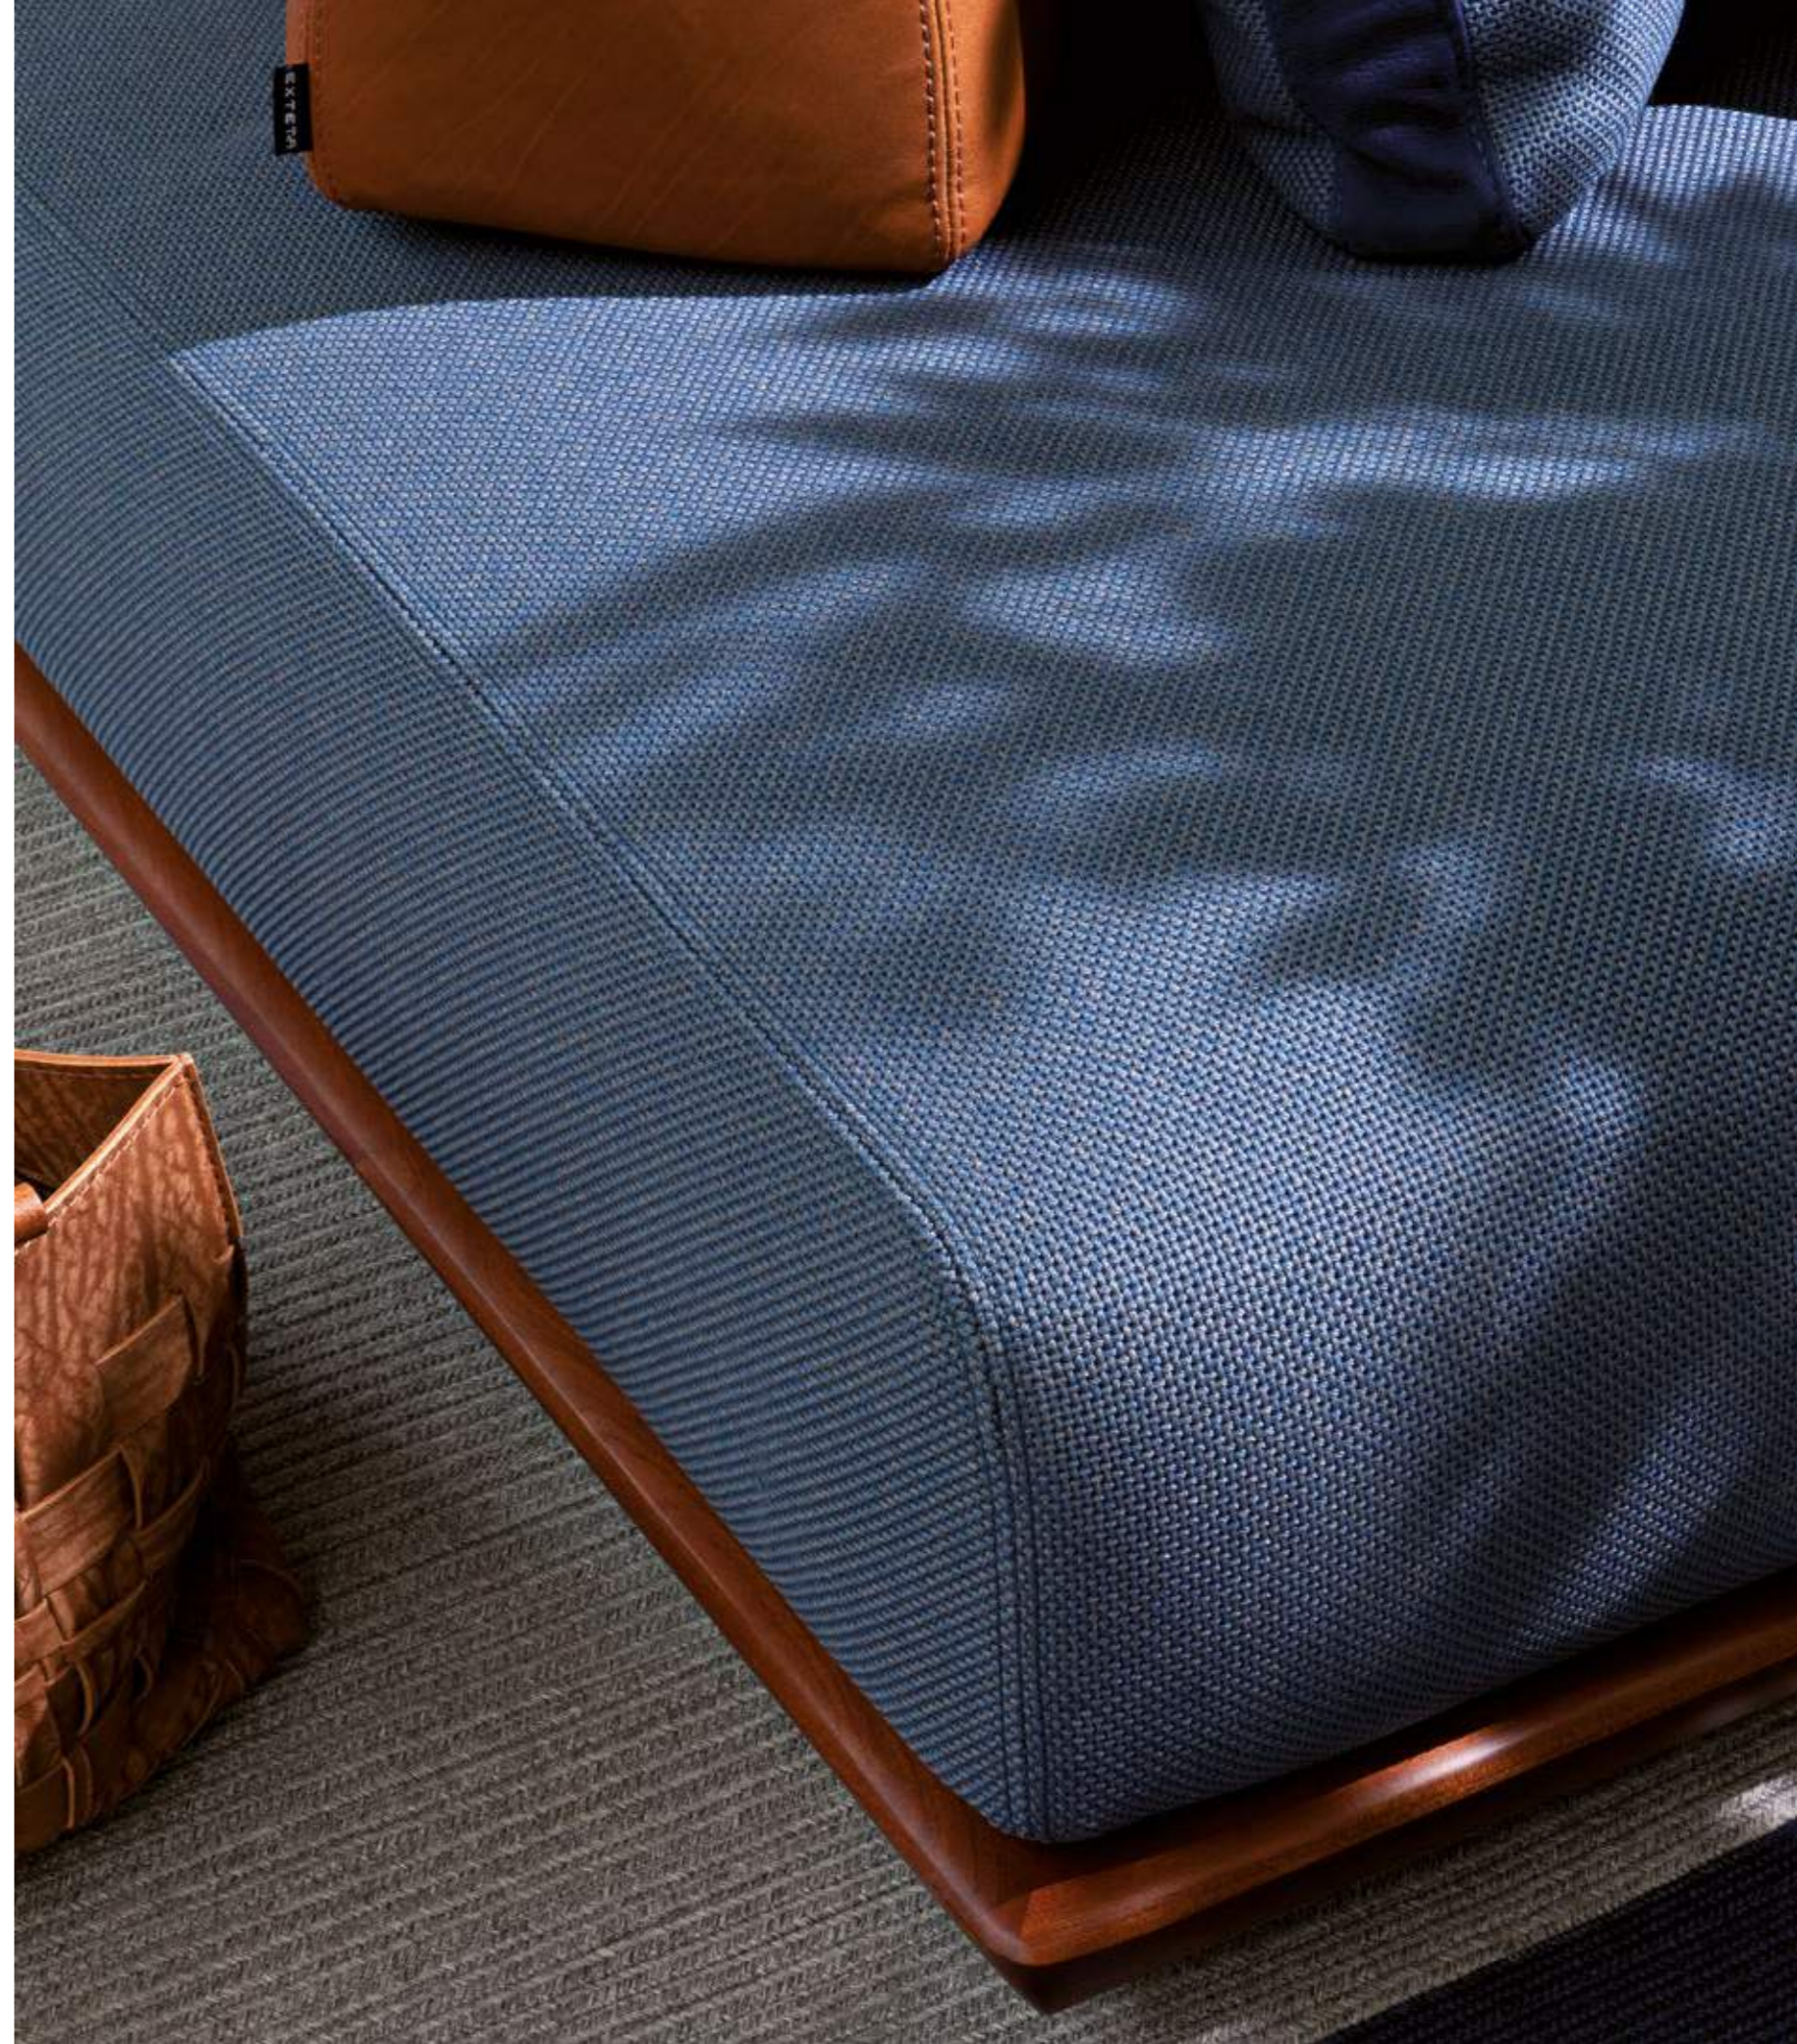

Caprera Island, Basket, Carpet - 10th Collection by Massimo Castagna