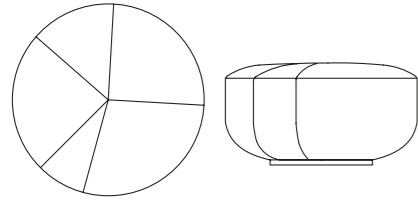

10TH CLOVE POUF

10TH CLOVE POUF 75
Ø 74x40 h cm