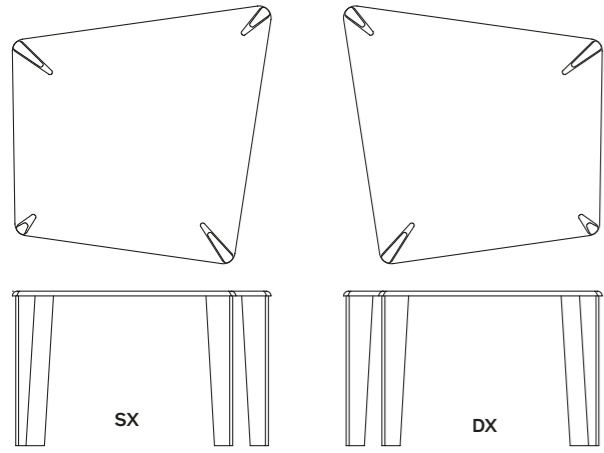

10TH FLAP TABLE

10TH FLAP TABLE A
110 - 108 - 65/75 h cm