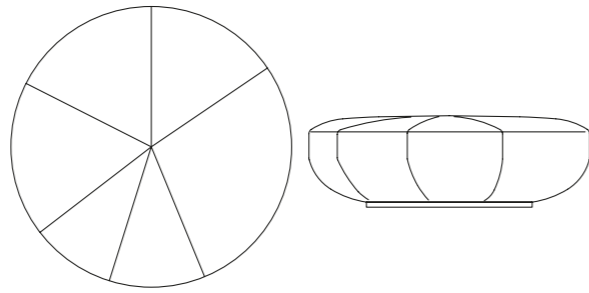

10TH CLOVE POUF

10TH CLOVE POUF 75
Ø 74x40 h cm

10TH CLOVE POUF 110
Ø 110x36

10TH NEMO SMALL LIGHT - NEMO BIG LIGHT

10TH NEMO SMALL LIGHT
70 - 38 - 47 h cm

10TH NEMO BIG LIGHT
100 - 52 - 63 h cm

10TH TREE LIGHT