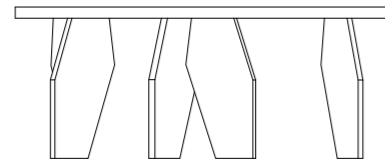

10TH JOINT LOUNGE TABLE
170 - 125 - 65/75 h cm