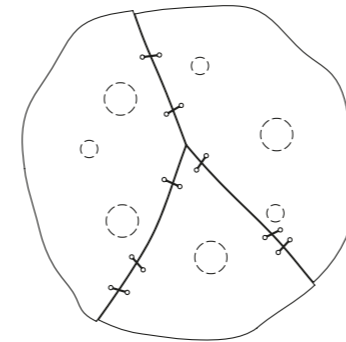

10TH JOINT ROUND DINING TABLE
Ø 160/180/200 - 65/75 h cm