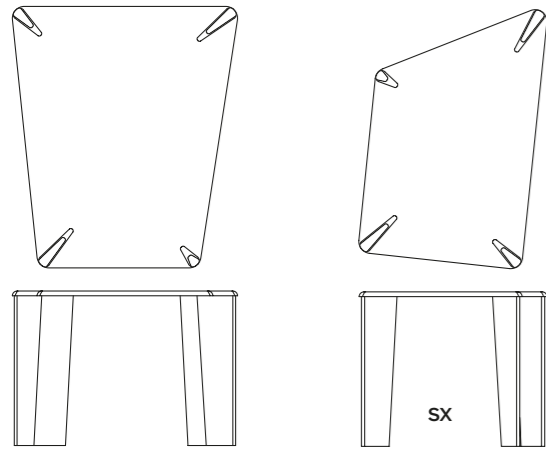

10TH FLAP TABLE C
95 - 110 - 65/75 h cm

10TH FLAP TABLE D
80 - 108 - 65/75 h cm