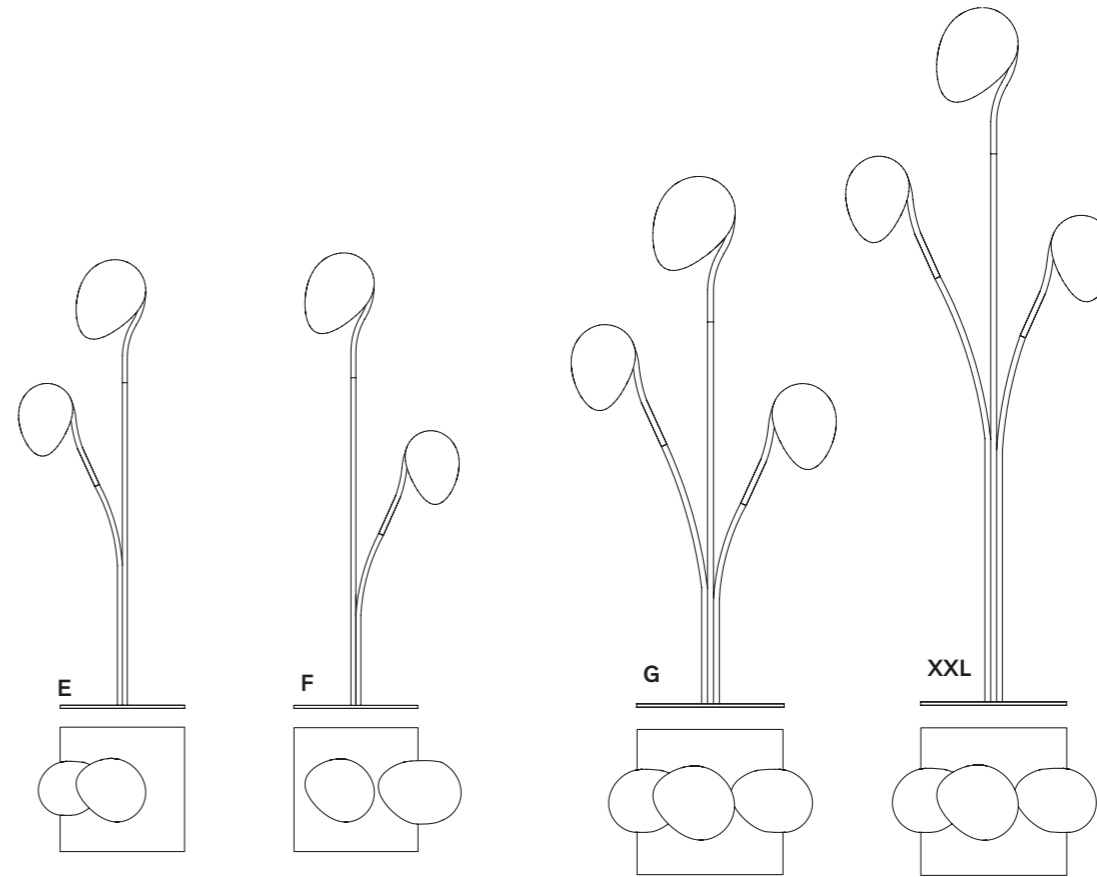

10TH CLOVE POUF

10TH CLOVE POUF 75
Ø 74x40 h cm

10TH CLOVE POUF 110
Ø 110x36

10TH NEMO SMALL LIGHT - NEMO BIG LIGHT

10TH NEMO SMALL LIGHT
70 - 38 - 47 h cm

10TH NEMO BIG LIGHT
100 - 52 - 63 h cm

10TH TREE LIGHT

10TH TREE LIGHT A
50 - 50 - 80 h cm

10TH TREE LIGHT B
50 - 50 - 130 h cm

10TH TREE LIGHT C
50 - 50 - 180 h cm

10TH TREE LIGHT D
50 - 50 - 130 h cm

10TH TREE LIGHT E
50 - 50 - 180 h cm

10TH TREE LIGHT F
50 - 50 - 180 h cm