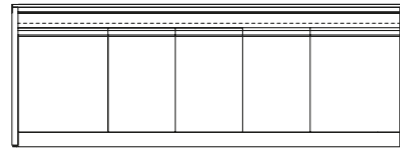

SOFT ARMCHAIR
75 - 95 - 68 h cm

SOFT CHAISE LONGUE
75 - 180 - 68 h cm

SOFT SOFA
140 - 95 - 68 h cm
180 - 95 - 68 h cm
210 - 95 - 68 h cm

KITCHEN ISLAND

KITCHEN ISLAND
188 - 98.5 - 96 h cm

KITCHEN ISLAND L
263 - 112 - 98 h cm