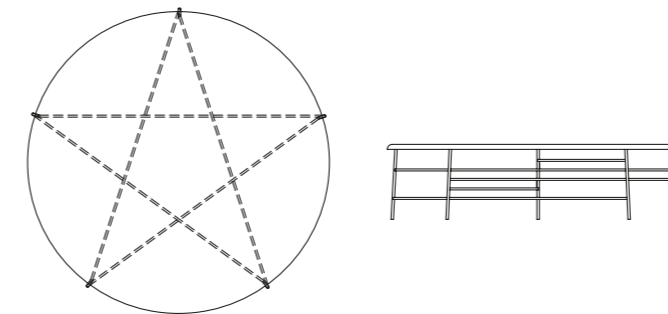

10TH CAPRERA COFFEE TABLE

10TH CAPRERA COFFEE ROUND TABLE 70
Ø 70x50 h cm

10TH CAPRERA COFFEE ROUND TABLE 120
Ø 120x40 h cm

10TH CAPRERA COFFEE TABLE
100 - 38 - 40 h cm

10TH STAR COFFEE TABLE

10TH STAR COFFEE TABLE 120
Ø 120x30 h cm