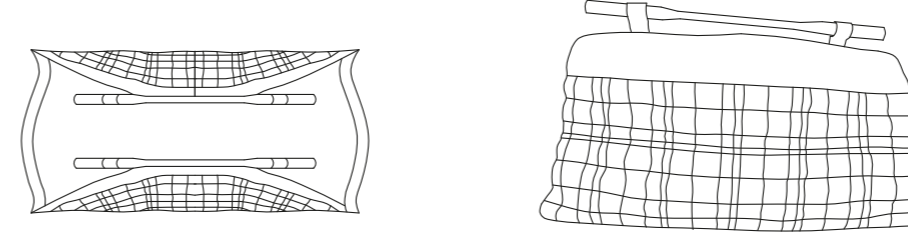

C

10TH VASE C
16 - 16 - 50 h cm

D

10TH VASE D
Ø 28 - 20 h cm

E

10TH VASE E
Ø 28 - 30 h cm

341

10TH Collection

10TH BASKET AND TRAY

10TH BASKET BIG
70 - 40 - 36 h cm

10TH BASKET SMALL
35 - 35 - 25 h cm

10TH TRAY
25 - 25 - 6 h cm

MONTECARLO LOUNGE

CORNER
112 - 112 - 69 h cm

END 210
210 - 112 - 69 h cm

END 162
162 - 112 - 69 h cm