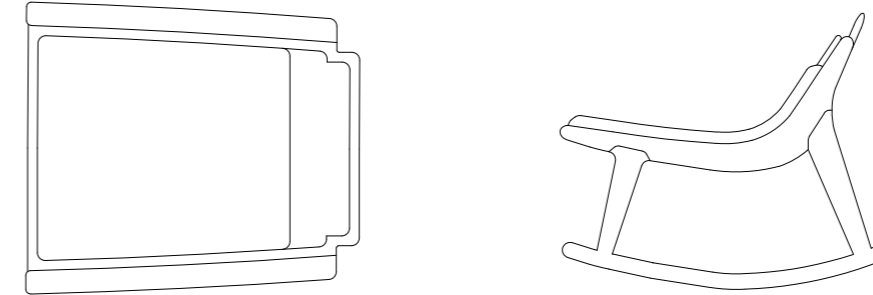

10TH LERICI ROCKING CHAIR

10TH LERICI ROCKING CHAIR
85 - 75 - 70 h cm