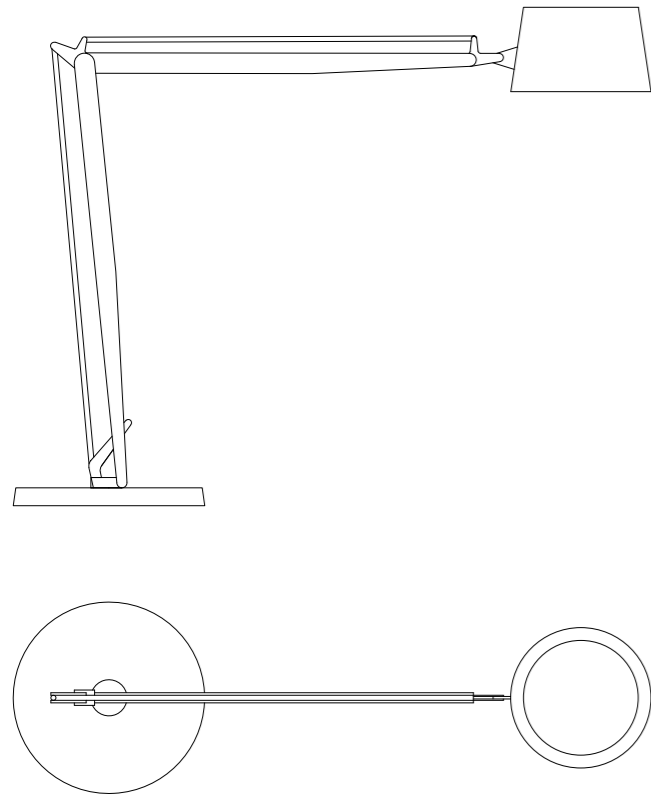

336

10TH Collection

10TH LUCIFERO HEATER LIGHT

10TH LUCIFERO HEATER LIGHT
250 - 75 - 270/300 h cm

337

10TH Collection