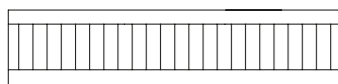

TEA HOUSE WOOD SIDE

TEA HOUSE WOOD SIDE
352 - 4 - 92 h cm
404 - 4 - 92 h cm