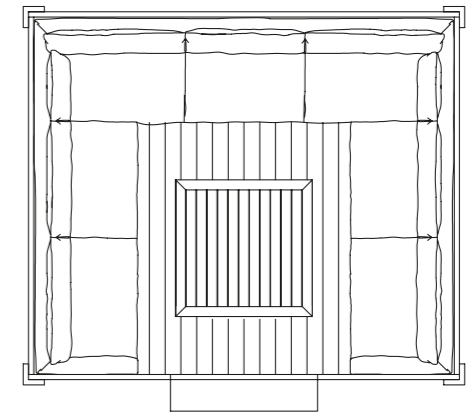

TEA HOUSE BASIC
360 - 360 - 406 h cm

TEA HOUSE BASIC
420 - 360 - 406 h cm

TEA HOUSE WOOD SIDE

TEA HOUSE WOOD SIDE
352 - 4 - 92 h cm
404 - 4 - 92 h cm

TEA HOUSE LIVING

TEA HOUSE LIVING
360 - 360 - 406 h cm

TEA HOUSE LIVING
420 - 360 - 406 h cm