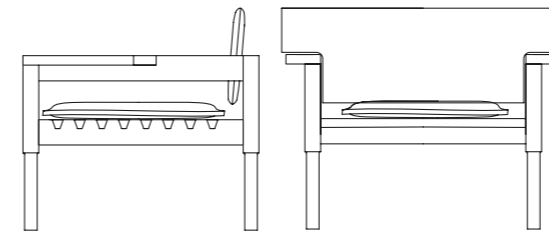

10TH BRIDGE ROUND TABLE 145
Ø 145x65/75 h cm

10TH VIESTE CHAIR - 10TH VIESTE ARMCHAIR

10TH VIESTE CHAIR
65 - 60 - 85 h cm

10TH VIESTE ARMCHAIR SLIM
75 - 75 - 75 h cm

10TH VIESTE ARMCHAIR LARGE
90 - 77 - 75 h cm