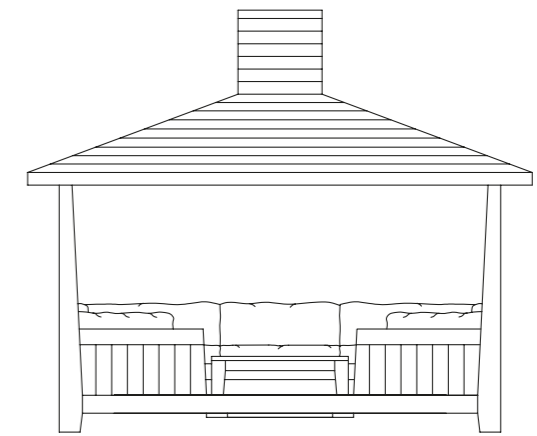

TEA HOUSE BASIC
360 - 360 - 406 h cm

TEA HOUSE BASIC
420 - 360 - 406 h cm

TEA HOUSE WOOD SIDE

TEA HOUSE WOOD SIDE
352 - 4 - 92 h cm
404 - 4 - 92 h cm

TEA HOUSE LIVING

TEA HOUSE LIVING
360 - 360 - 406 h cm

TEA HOUSE LIVING
420 - 360 - 406 h cm