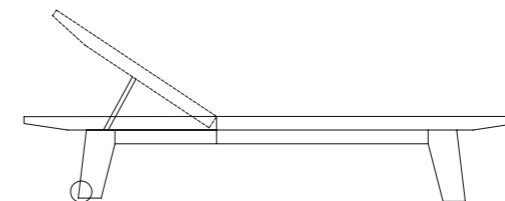

TEA HOUSE LIVING

TEA HOUSE SUNBED
230 - 75 - 40 h cm