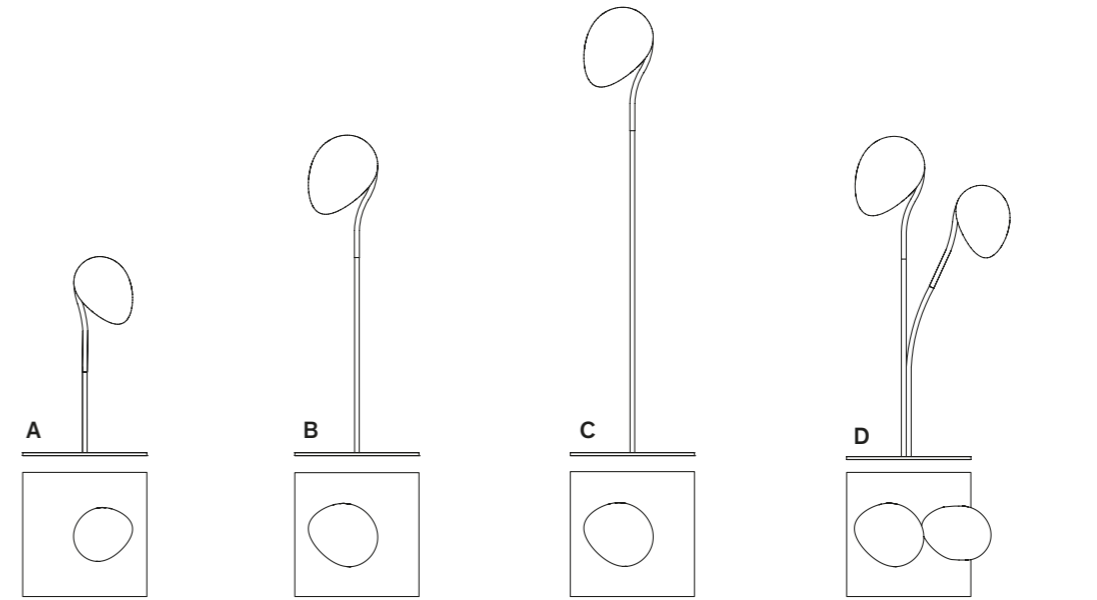

10TH CLOVE POUF

10TH CLOVE POUF 75
Ø 74x40 h cm

10TH CLOVE POUF 110
Ø 110x36

10TH NEMO SMALL LIGHT - NEMO BIG LIGHT

10TH NEMO SMALL LIGHT
70 - 38 - 47 h cm

10TH NEMO BIG LIGHT
100 - 52 - 63 h cm

10TH TREE LIGHT

10TH TREE LIGHT A
50 - 50 - 80 h cm

10TH TREE LIGHT B
50 - 50 - 130 h cm

10TH TREE LIGHT C
50 - 50 - 180 h cm

10TH TREE LIGHT D
50 - 50 - 130 h cm

10TH TREE LIGHT E
50 - 50 - 180 h cm

10TH TREE LIGHT F
50 - 50 - 180 h cm