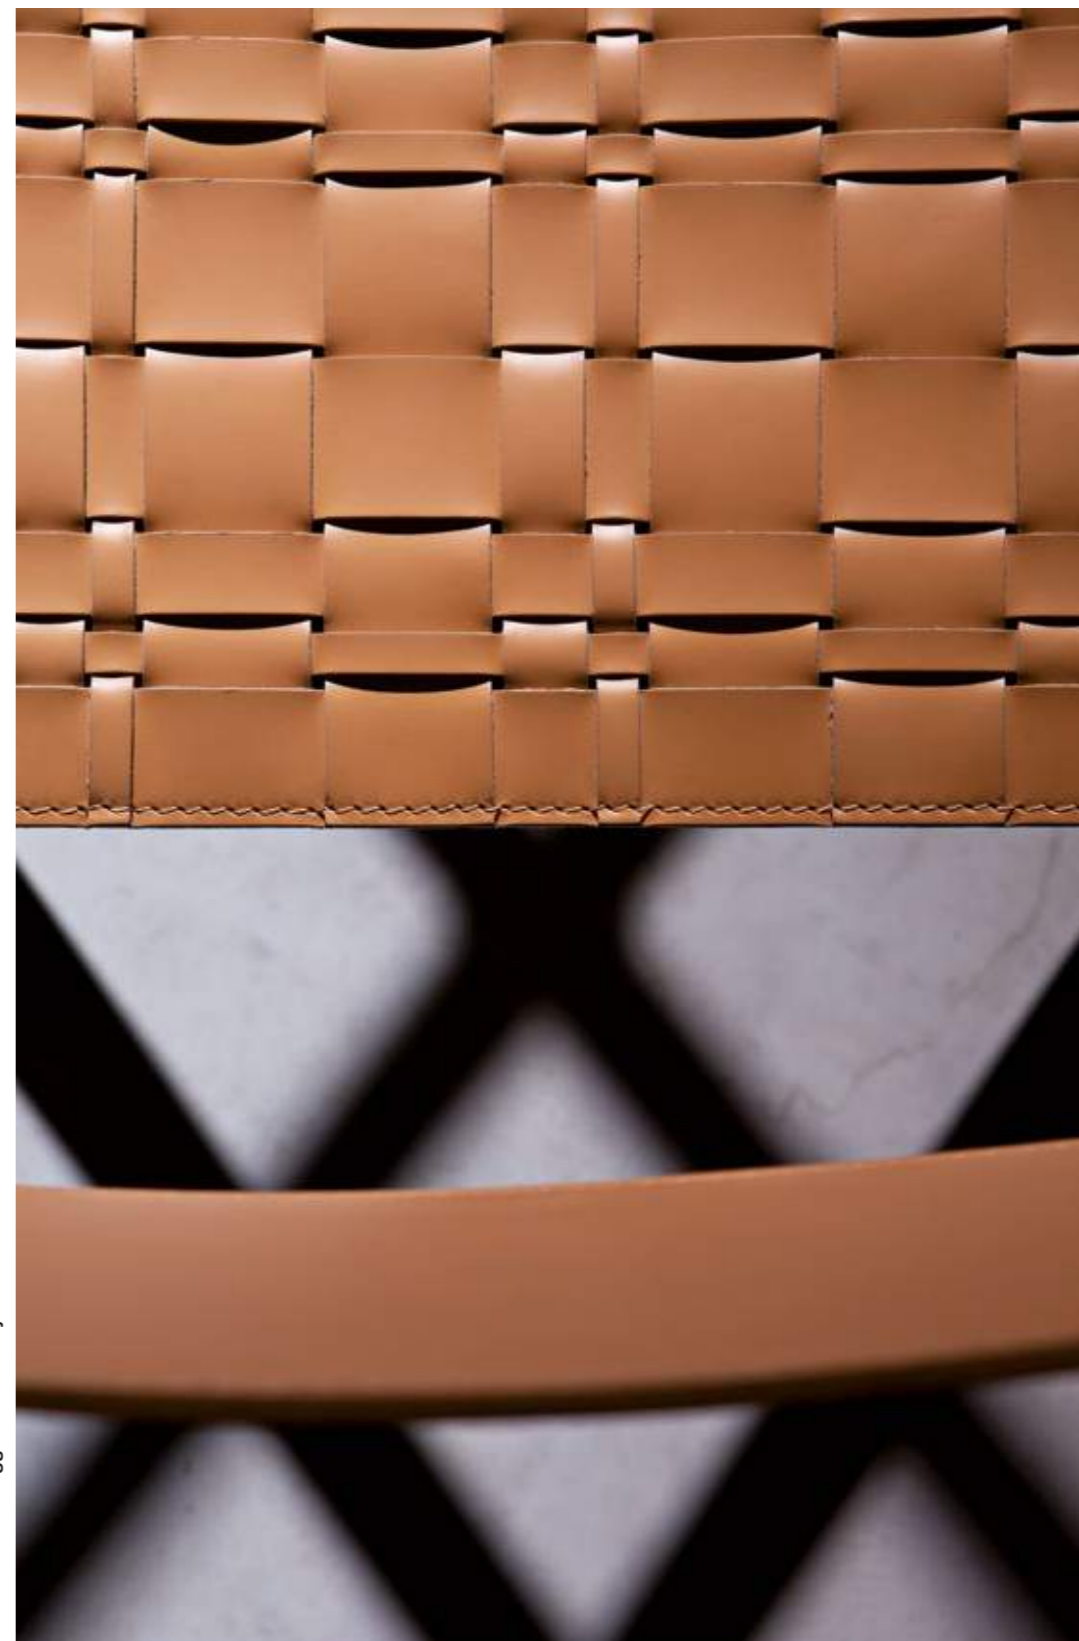

Yacht Chair - Paraggi Collection by Ludovica + Roberto Palomba

Bridge Table – 10th Collection by Massimo Castagna / Yacht Chair - Paraggi Collection by Ludovica + Roberto Palomba

Tree Light, Butterfly, Capra Sofa and Island, Joint Indigo Dinner Table, Vieste Chair, Vase – 10th Collection by Massimo Castagna