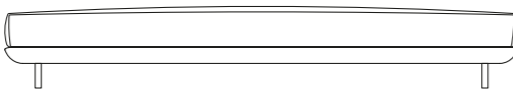

TECHNICAL DATA

316

10TH Collection

10TH CAPRERA SOFA

10TH CAPRERA SOFA 105
105 - 115 - 40 h cm

10TH CAPRERA SOFA 125
125 - 115 - 40 h cm

10TH CAPRERA SOFA 200
200 - 115 - 40 h cm

10TH CAPRERA SOFA 250
250 - 115 - 40 h cm