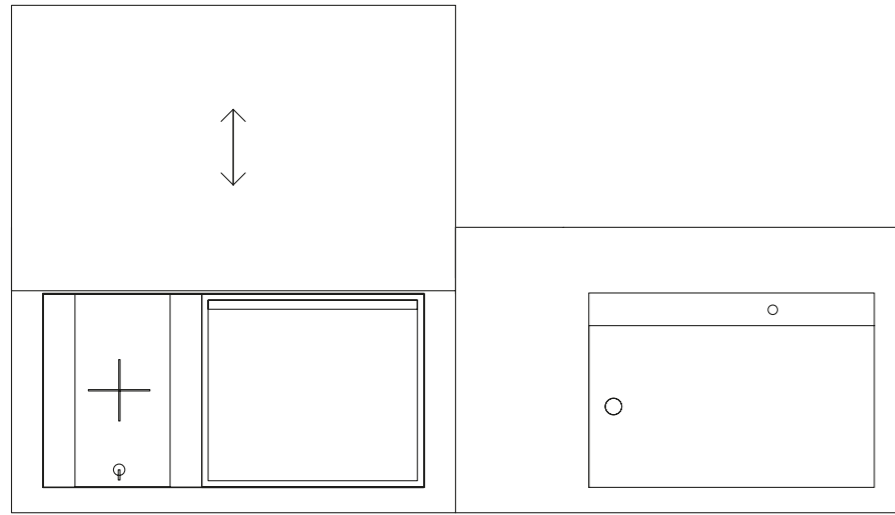

338

10TH Collection

10TH KITCHEN

10TH KITCHEN COUNTER_BANCONE CUCINA
200/280 - 90 - 90 h cm

339

10TH Collection