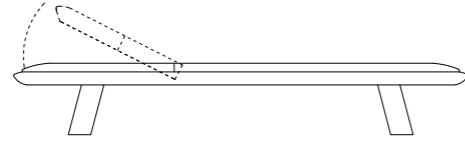

10TH TELLARO SUN LOUNGER M
210 - 105 - 33 h cm