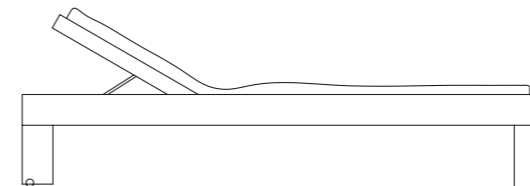

ZEN HAMMAM
304 - 165.5 - 239.6 h cm

ZEN FACILITIES

ZEN FACILITIES
304 - 165.5 - 239.6 h cm

ZEN DECKCHAIR

ZEN DECKCHAIR
204 - 75 - 36 h cm

350

Exteta collection

ZEN SUNDECK