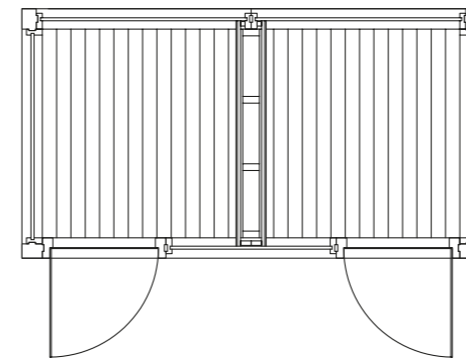

ZEN FACILITIES

ZEN FACILITIES
304 - 165.5 - 239.6 h cm