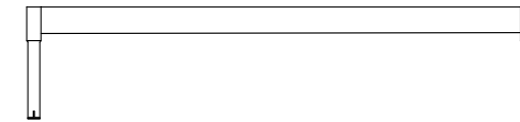

10TH BRIDGE SQUARE TABLE - 10TH BRIDGE ROUND TABLE

10TH VIESTE CHAIR - 10TH VIESTE ARMCHAIR

10TH VIESTE BENCH