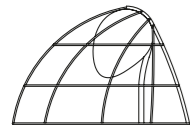

10TH CLOVE POUF

10TH CLOVE POUF 75
Ø 74x40 h cm

10TH CLOVE POUF 110
Ø 110x36

10TH NEMO SMALL LIGHT - NEMO BIG LIGHT

10TH NEMO SMALL LIGHT
70 - 38 - 47 h cm

10TH NEMO BIG LIGHT
100 - 52 - 63 h cm

10TH TREE LIGHT