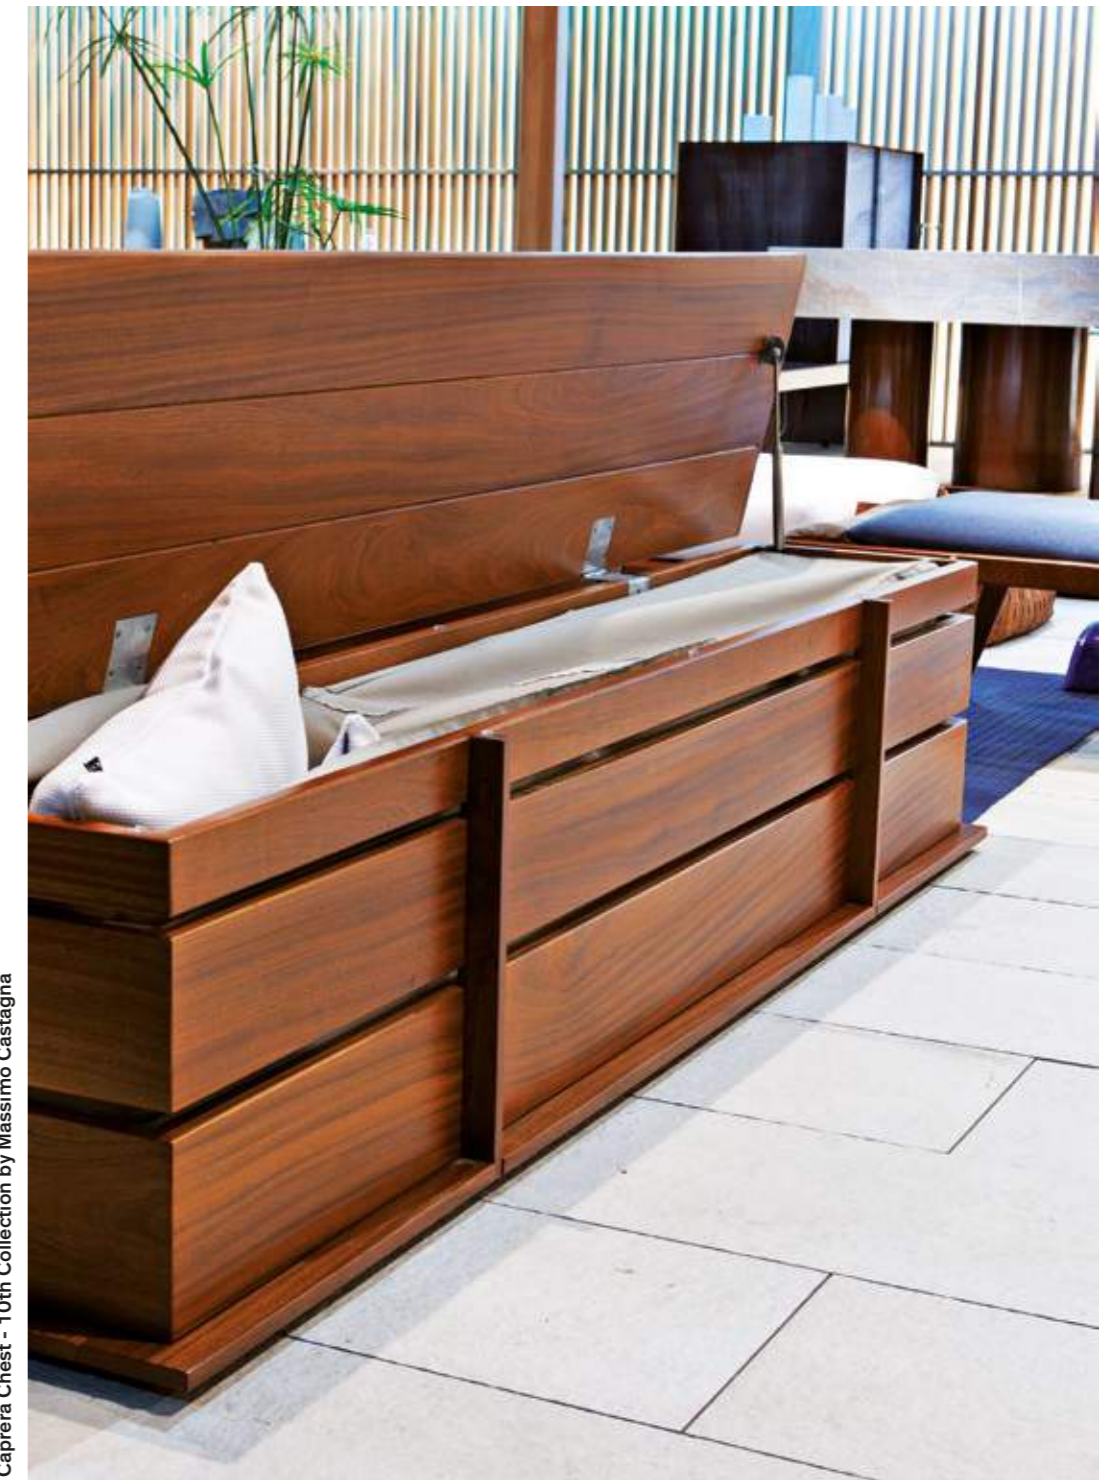

Caprera Chest - 10th Collection by Massimo Castagna