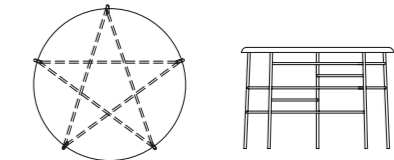

10TH CAPRERA COFFEE TABLE

10TH CAPRERA COFFEE ROUND TABLE 70
Ø 70x50 h cm

10TH CAPRERA COFFEE ROUND TABLE 120
Ø 120x40 h cm

10TH CAPRERA COFFEE TABLE
100 - 38 - 40 h cm

10TH STAR COFFEE TABLE

10TH STAR COFFEE TABLE 120
Ø 120x30 h cm