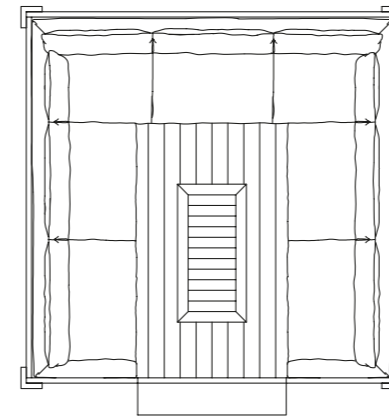

TEA HOUSE BASIC
360 - 360 - 406 h cm

TEA HOUSE BASIC
420 - 360 - 406 h cm

TEA HOUSE WOOD SIDE

TEA HOUSE WOOD SIDE
352 - 4 - 92 h cm
404 - 4 - 92 h cm

TEA HOUSE LIVING

TEA HOUSE LIVING
360 - 360 - 406 h cm

TEA HOUSE LIVING
420 - 360 - 406 h cm