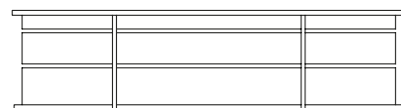

10TH CAPRERA CHEST

10TH CAPRERA CHEST
200 - 50 - 50 h cm