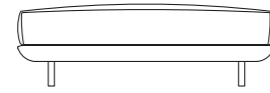

TECHNICAL DATA

316

10TH Collection

10TH CAPRERA SOFA

10TH CAPRERA SOFA 105
105 - 115 - 40 h cm

10TH CAPRERA SOFA 125
125 - 115 - 40 h cm

10TH CAPRERA SOFA 200
200 - 115 - 40 h cm

10TH CAPRERA SOFA 250
250 - 115 - 40 h cm