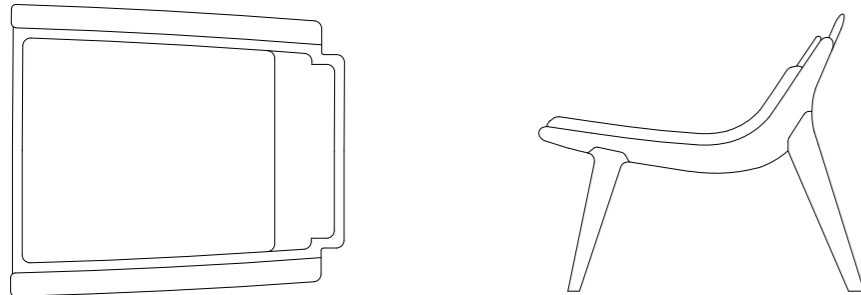

10TH VIESTE BENCH

10TH VIESTE BENCH
160 - 44 - 35 h cm

328

10TH Collection

10TH VIESTE POUF

10TH VIESTE POUF SLIM
60 - 44 - 35 h cm

10TH VIESTE POUF LARGE
75 - 44 - 35 h cm

10TH LERICI ARMCHAIR