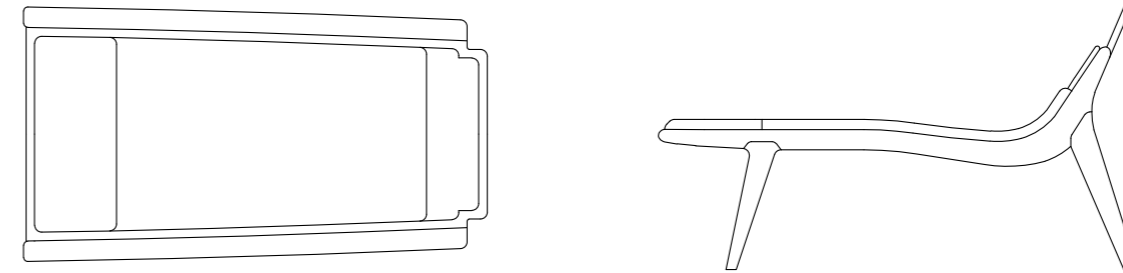

10TH LERICI CHAISE LONGUE

10TH LERICI CHAISE LONGUE
135 - 75 - 80 h cm