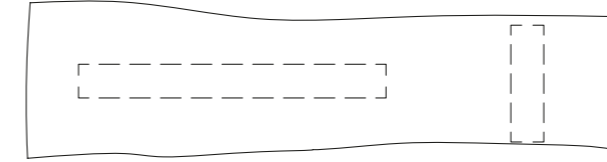

320

10TH Collection

10TH STAR SIDE TABLE - 10TH STAR STOOL

10TH ROCK ROUND & SQUARE COFFEE TABLE

321

10TH Collection

10TH JOINT STONE COFFEE TABLE

10TH JOINT STONE COFFEE TABLE
270 - 70 - 30 h cm

10TH JOINT COFFEE TABLE