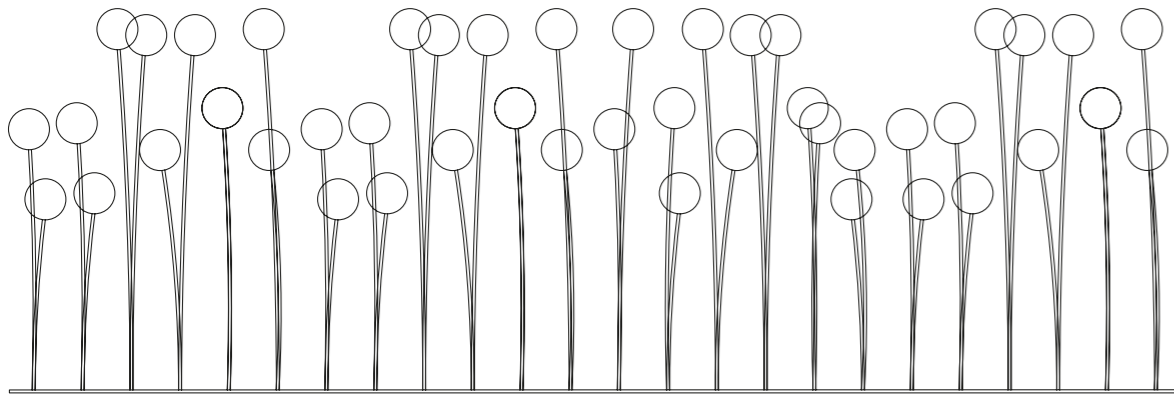

10TH PRATO FIORITO FLOOR LIGHT

EXAMPLE OF COMPOSITION_ESEMPIO DI COMPOSIZIONE