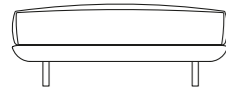

316

10TH Collection

10TH CAPRERA SOFA

10TH CAPRERA SOFA 105
105 - 115 - 40 h cm