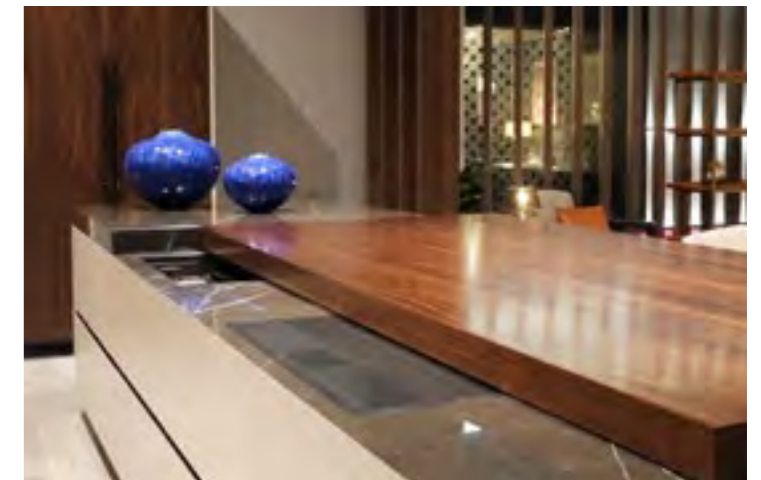

GAGGENAU Induction Cooktop 400 series

Full surface induction cooktop, stainless steel frame
One single big cooking surface
Free positioning of cookware
All sizes and formats of cookware can be used
TFT touch display for an intuitive control of all functions
Cooking sensor function for temperature control in pots

GAGGENAU Table Ventilation 400 series

Telescopic table ventilation for combination with all Gaggenau cooktops, completely retractable when not in use
Precision crafting of 3 mm stainless steel for surface installation with a visible edge or for flush installation

sliding working top with remotely controlled mechanism