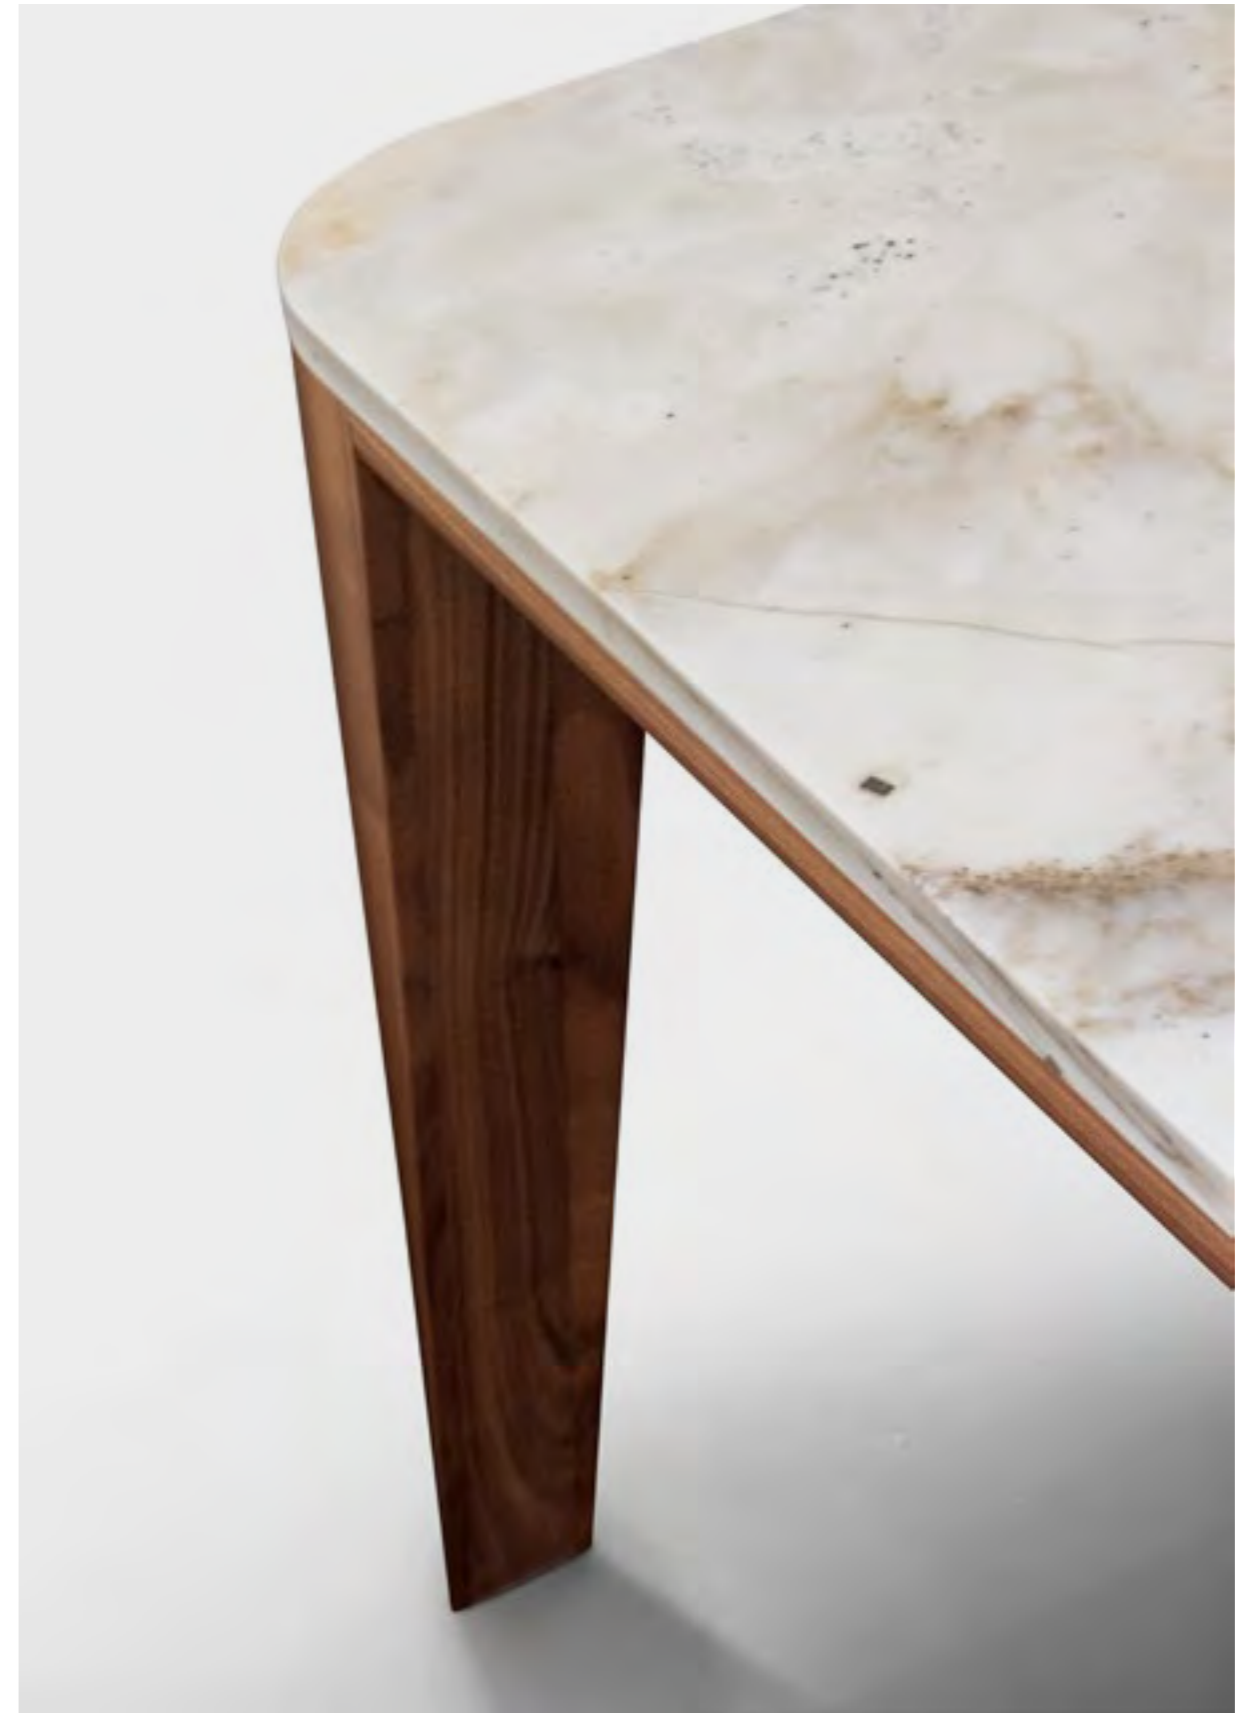

The **V250** dining table is essential and incredibly elegant. It emphasizes a refined design where preciousness emerges from the juxtaposition of naturally different materials, capable, as a whole, of catching the eye and enchanting by their apparent simplicity. The table, offered in rectangular and square shapes, has a wooden frame and a marble top.