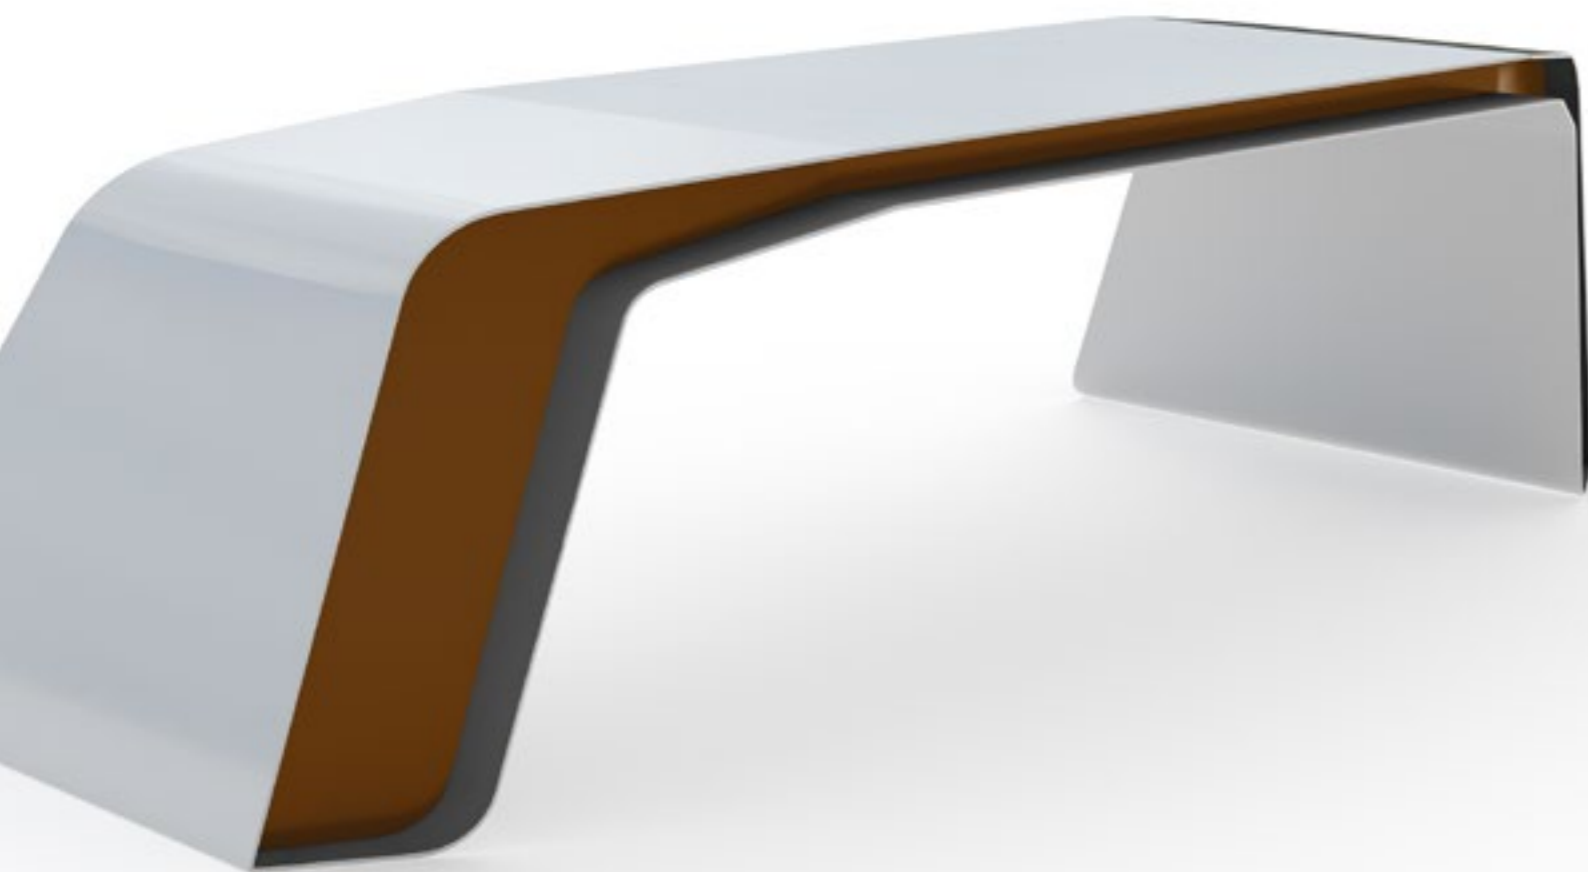

V300 desk, cm 273x130x76h
metal: Silver glossy | leather: art. Kobe 6216