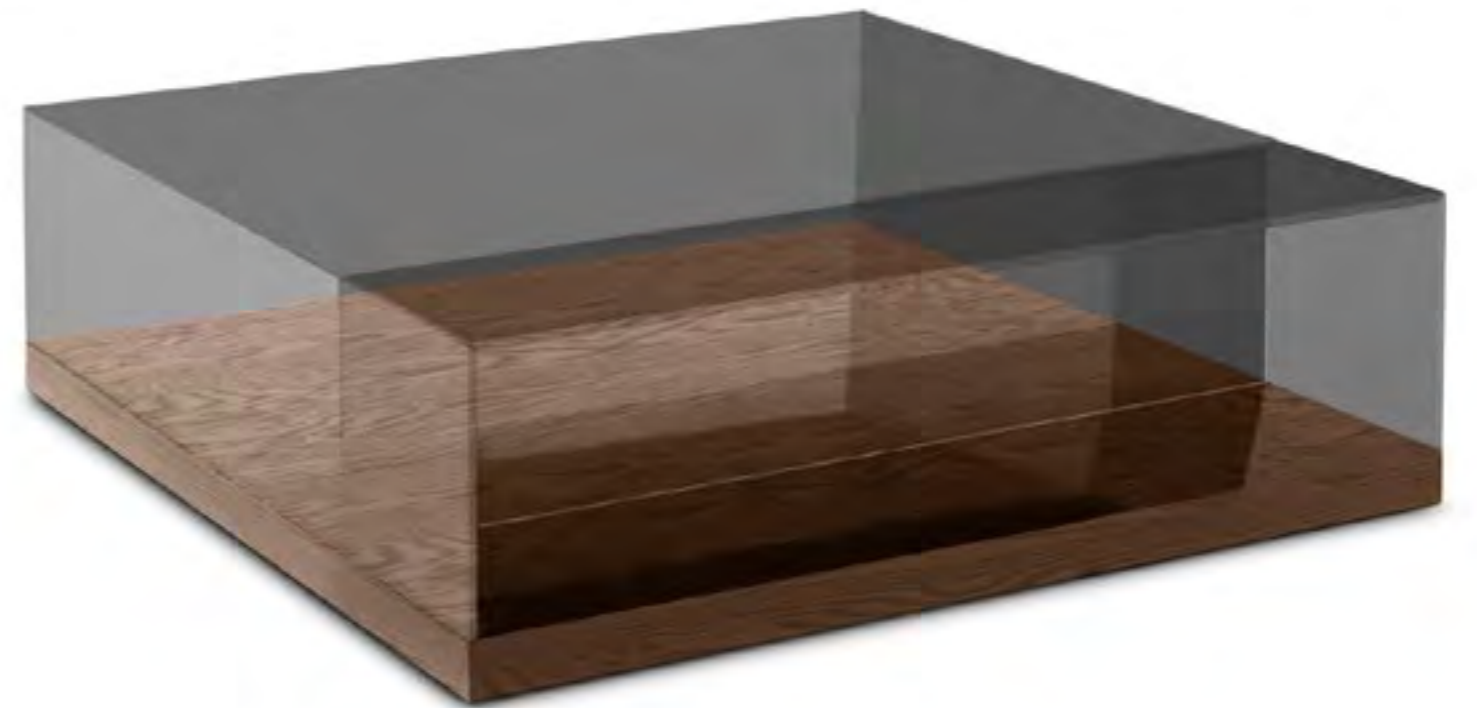

DRIVE ME HOME

V278 low side table, cm 54x48x35h
marble: Calacatta Gold | metal: Black matt

V278 high side table, cm 54x48x50h
marble: Calacatta Gold | metal: Black matt

The purity and essentiality of forms is reflected in the **V227** coffee table, a unique and ambitious table with a minimal character that makes contrasts its main feature. A “heavy” marble or burlwood base contrasts with the “lightness” of a glass frame that, where not present, leaves room for storage compartments.