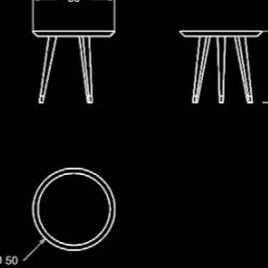

COMPOSITION .05

ART. S552 DX
Modular sofa - 1 seater ending element (right or left)

ART. S554 SX
Modular sofa - Big corner element

ART. S553
Modular sofa - 2 seater middle element

ART. S555
Modular sofa - Middle table element

ART. S564
High coffee table

ART. S578
High coffee table

ART. E236
Large coffee table

ART. E237
Medium table

ART. E238
High side table

ART. S537
Occasional armchair

ART. S575
Bergere armchair

ART. S547
Carpet