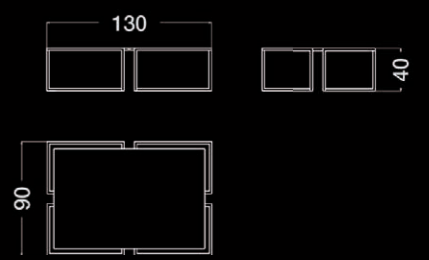

ART. C348 | Large coffee table