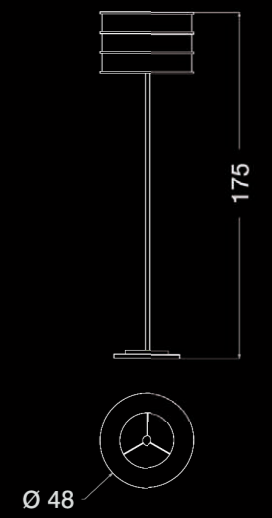

ART. S591
Table lamp

ART. B146
Carpet

ART. S578
High coffee table

COMPOSITION .06

ART. S554 | Modular sofa - Big corner element DX

ART. S553 | Modular sofa - 2 seater middle element

ART. S578 | High coffee table

ART. C347 | Occasional armchair

ART. C350 | Small high side table

ART. C348 | Large coffee table

ART. B141 | Footstool

ART. C351 | Carpet

ART. C356 | Floor lamp

ART. S551 SX / S551 DX
Modular sofa - 2 seater ending element (right or left)

ART. S561 | Sofa

ART. E235 | Footstool

ART. S563 | Sofa side table

ART. S562 | Coffee table

ART. S564 | High coffee table

ART. S537 | Occasional armchair

ART. S544 | High coffee table

ART. S549 | Carpet