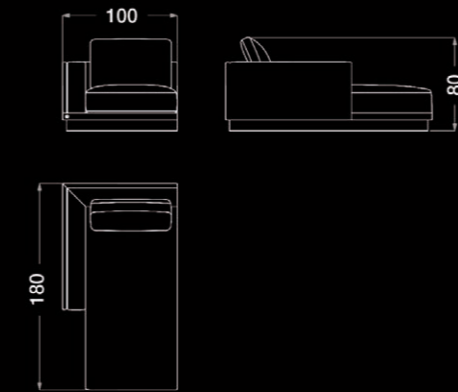

ART. S581 | Bergere lamp

COMPOSITION .02

ART. S554 | Modular sofa - Big corner element
DX

ART. S557 SX
Modular sofa - Chaise longue element (right or left)

ART. B143 | Medium table

ART. S581 | Bergere lamp

ART. B140 | Occasional armchair

ART. S553 | Modular sofa - 2 seater middle element

ART. S563 | Sofa side table

ART. B144 | High side table

ART. S574 | Occasional armchair

ART. C350 | Small high side table

ART. E240 | Carpet