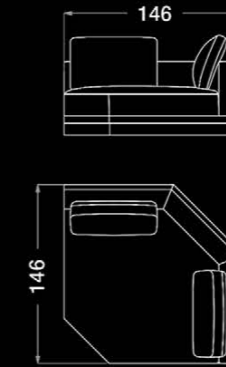

ART. S552 SX
Modular sofa - 1 seater ending element (right or left)

ART. S560 | Modular sofa - 1 seater element

ART. S555 | Modular sofa - Middle table element

ART. S563 | Sofa side table

ART. S544 | High coffee table

ART. B144 | High side table

ART. S574 | Occasional armchair

ART. S562 | Coffee table

ART. S578 | High coffee table

ART. S575 | Bergere armchair

ART. S547 | Carpet

ART. S588 | Table lamp

COMPOSITION .04

ART. S552 SX
Modular sofa - 1 seater ending element (right or left)

ART. S554 | Modular sofa - Big corner element
DX / CENTRAL

ART. S553 | Modular sofa - 2 seater middle element

ART. S563 | Sofa side table