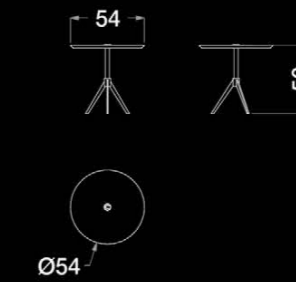

ART. S543 | Medium coffee table