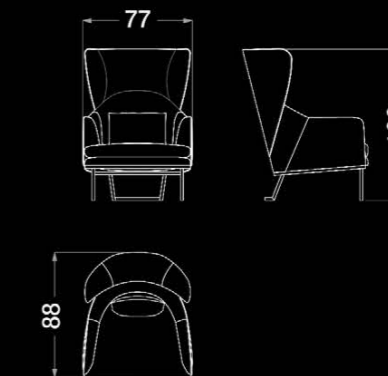

COMPOSITION .05

ART. S552 DX
Modular sofa - 1 seater ending element (right or left)

ART. S554 SX
Modular sofa - Big corner element

ART. S553
Modular sofa - 2 seater middle element

ART. S555
Modular sofa - Middle table element

ART. S564
High coffee table

ART. S578
High coffee table

ART. E236
Large coffee table

ART. E237
Medium table

ART. E238
High side table

ART. S537
Occasional armchair

ART. S575
Bergere armchair

ART. S547
Carpet

ART. S591
Table lamp

ART. B146
Carpet

ART. S578
High coffee table

COMPOSITION .06

ART. S554 | Modular sofa - Big corner element DX

ART. S553 | Modular sofa - 2 seater middle element

ART. S578 | High coffee table