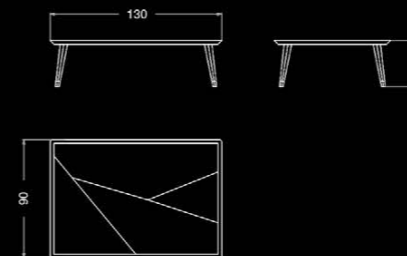

ART. E236
Large coffee table