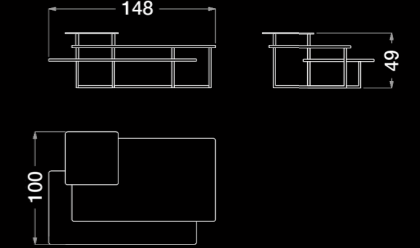

ART. S562 | Coffee table