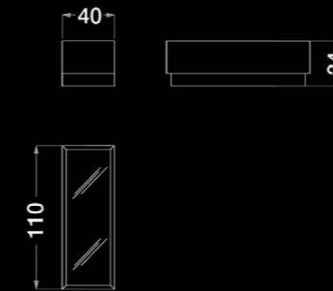

COMPOSITION .05

ART. S552 DX
Modular sofa - 1 seater ending element (right or left)

ART. S554 SX
Modular sofa - Big corner element

ART. S553
Modular sofa - 2 seater middle element

ART. S555
Modular sofa - Middle table element