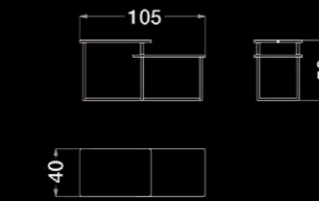

ART. S563 | Sofa side table