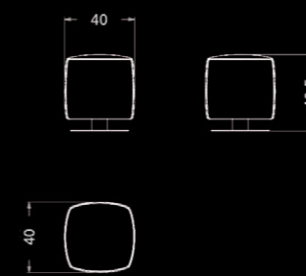

ART. E235 | Footstool