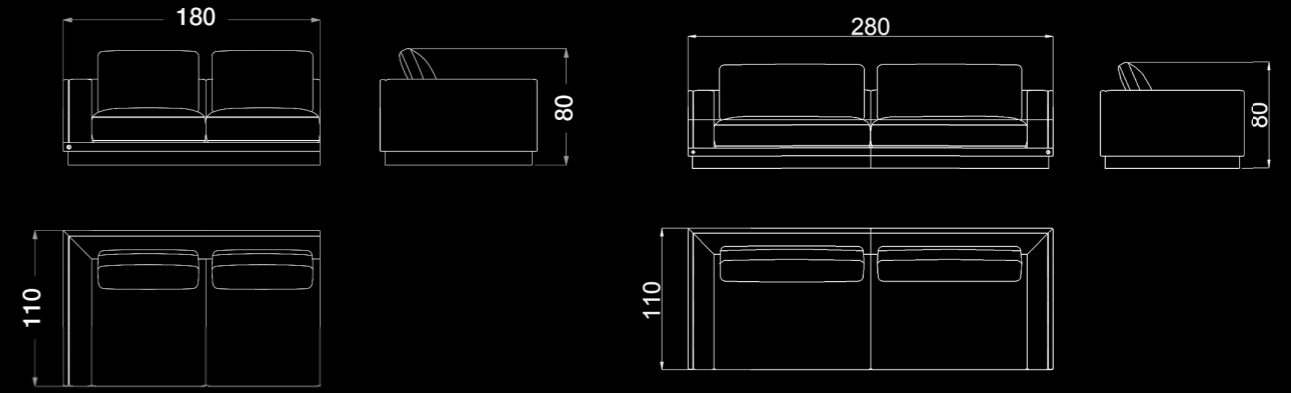

ART. C347 | Occasional armchair

ART. C350 | Small high side table

ART. C348 | Large coffee table

ART. B141 | Footstool

ART. C351 | Carpet

ART. C356 | Floor lamp

ART. S551 SX / S551 DX
Modular sofa - 2 seater ending element (right or left)