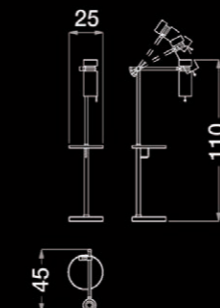

ART. S581 | Bergere lamp

COMPOSITION .02

ART. S554 | Modular sofa - Big corner element
DX

ART. S557 SX
Modular sofa - Chaise longue element (right or left)

ART. B143 | Medium table

ART. S581 | Bergere lamp