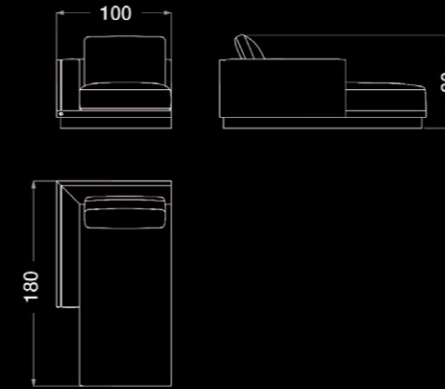

ART. B140 | Occasional armchair

ART. S553 | Modular sofa - 2 seater middle element

ART. S563 | Sofa side table

ART. B144 | High side table

ART. S574 | Occasional armchair

ART. C350 | Small high side table

ART. E240 | Carpet

ART. B147 | Carpet

ART. B142 | Large coffee table

ART. B148 | Floor lamp

ART. S564 | High coffee table

ART. S555 | Modular sofa - Middle table element

COMPOSITION .03

ART. S557 DX
Modular sofa - Chaise longue element (right or left)

ART. S552 SX
Modular sofa - 1 seater ending element (right or left)

ART. S560 | Modular sofa - 1 seater element

ART. S555 | Modular sofa - Middle table element

ART. S563 | Sofa side table

ART. S544 | High coffee table