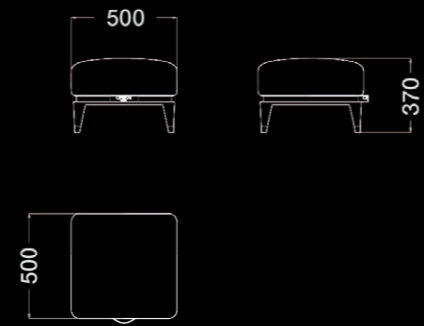

ART. C347 | Occasional armchair

ART. C350 | Small high side table

ART. C348 | Large coffee table

ART. B141 | Footstool

ART. C351 | Carpet

ART. C356 | Floor lamp

ART. S551 SX / S551 DX
Modular sofa - 2 seater ending element (right or left)