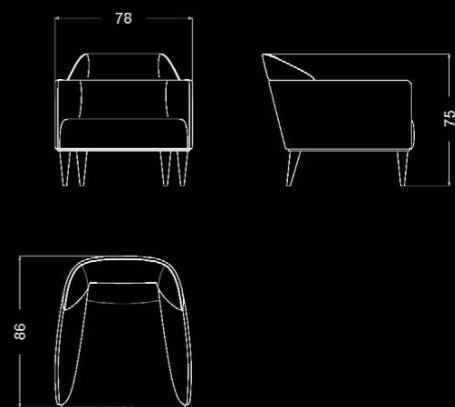

ART. S552 SX
Modular sofa - 1 seater ending element (right or left)

ART. S554 | Modular sofa - Big corner element
DX / CENTRAL

ART. S553 | Modular sofa - 2 seater middle element

ART. S563 | Sofa side table

ART. S543 | Medium coffee table

ART. S560 | Modular sofa - 1 seater element

ART. S576 | Coffee table

ART. S578 | High coffee table

ART. E234 | Occasional armchair

ART. E240 | Carpet

ART. S585 | Floor lamp

ART. S544 | High coffee table

COMPOSITION .05

ART. S552 DX
Modular sofa - 1 seater ending element (right or left)

ART. S554 SX
Modular sofa - Big corner element

ART. S553
Modular sofa - 2 seater middle element

ART. S555
Modular sofa - Middle table element