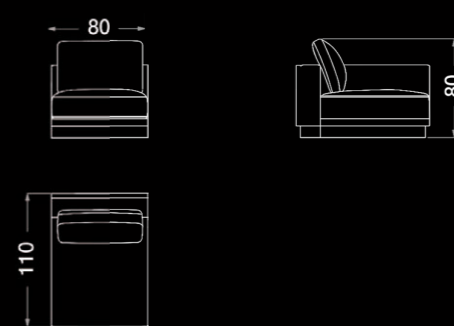

ART. S560 | Modular sofa - 1 seater element