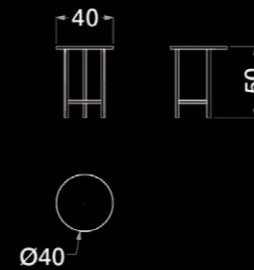

ART. B144 | High side table

ART. S574 | Occasional armchair

ART. S562 | Coffee table

ART. S578 | High coffee table

ART. S575 | Bergere armchair

ART. S547 | Carpet

ART. S588 | Table lamp

COMPOSITION .04

ART. S552 SX
Modular sofa - 1 seater ending element (right or left)

ART. S554 | Modular sofa - Big corner element
DX / CENTRAL

ART. S553 | Modular sofa - 2 seater middle element

ART. S563 | Sofa side table