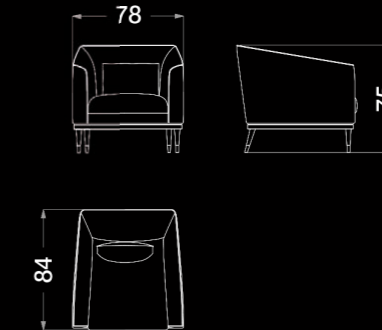

ART. C347 | Occasional armchair

ART. C350 | Small high side table

ART. C348 | Large coffee table

ART. B141 | Footstool

ART. C351 | Carpet

ART. C356 | Floor lamp

ART. S551 SX / S551 DX
Modular sofa - 2 seater ending element (right or left)

ART. S561 | Sofa

ART. E235 | Footstool

ART. S563 | Sofa side table

ART. S562 | Coffee table

ART. S564 | High coffee table

ART. S537 | Occasional armchair

ART. S544 | High coffee table

ART. S549 | Carpet