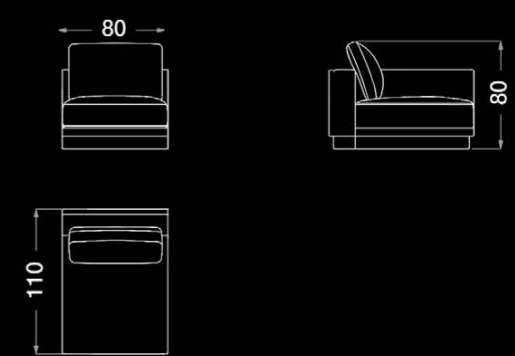

ART. S560 | Modular sofa - 1 seater element