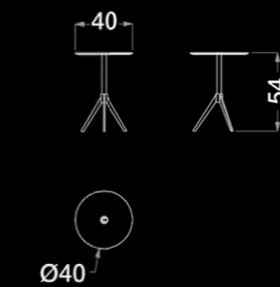

ART. S555 | Modular sofa - Middle table element

ART. S544 | High coffee table