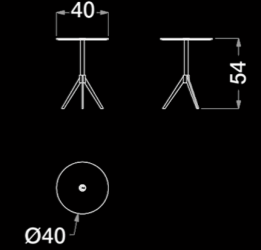

ART. S552 SX
Modular sofa - 1 seater ending element (right or left)

ART. S560 | Modular sofa - 1 seater element

ART. S555 | Modular sofa - Middle table element

ART. S563 | Sofa side table

ART. S544 | High coffee table