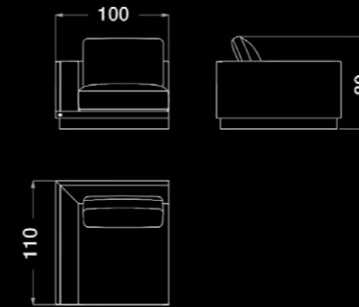

ART. B140 | Occasional armchair

ART. S553 | Modular sofa - 2 seater middle element

ART. S563 | Sofa side table

ART. B144 | High side table

ART. S574 | Occasional armchair

ART. C350 | Small high side table

ART. E240 | Carpet

ART. B147 | Carpet

ART. B142 | Large coffee table

ART. B148 | Floor lamp

ART. S564 | High coffee table

ART. S555 | Modular sofa - Middle table element

COMPOSITION .03

ART. S557 DX
Modular sofa - Chaise longue element (right or left)

ART. S552 SX
Modular sofa - 1 seater ending element (right or left)

ART. S560 | Modular sofa - 1 seater element

ART. S555 | Modular sofa - Middle table element

ART. S563 | Sofa side table

ART. S544 | High coffee table