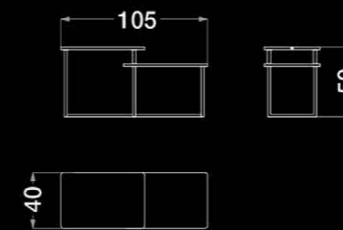

ART. S552 SX
Modular sofa - 1 seater ending element (right or left)

ART. S554 | Modular sofa - Big corner element
DX / CENTRAL

ART. S553 | Modular sofa - 2 seater middle element

ART. S563 | Sofa side table