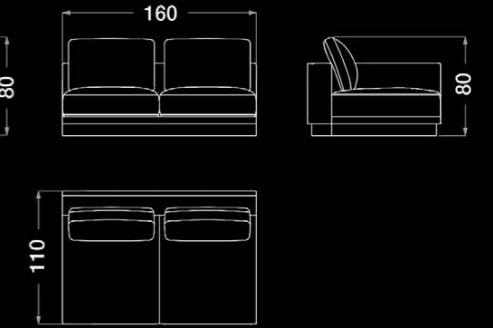

COMPOSITION .05

ART. S552 DX
Modular sofa - 1 seater ending element (right or left)

ART. S554 SX
Modular sofa - Big corner element

ART. S553
Modular sofa - 2 seater middle element

ART. S555
Modular sofa - Middle table element