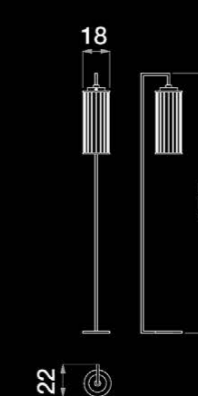

ART. S585 | Floor lamp