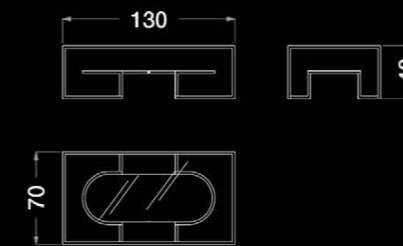

ART. S576 | Coffee table