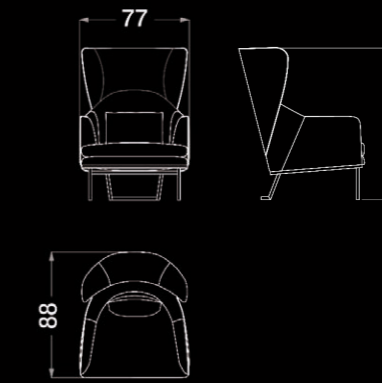

ART. B147 | Carpet

ART. B142 | Large coffee table

ART. B148 | Floor lamp

ART. S564 | High coffee table

ART. S555 | Modular sofa - Middle table element

COMPOSITION .03

ART. S557 DX
Modular sofa - Chaise longue element (right or left)

ART. S552 SX
Modular sofa - 1 seater ending element (right or left)

ART. S560 | Modular sofa - 1 seater element

ART. S555 | Modular sofa - Middle table element

ART. S563 | Sofa side table

ART. S544 | High coffee table

ART. B144 | High side table

ART. S574 | Occasional armchair

ART. S562 | Coffee table

ART. S578 | High coffee table

ART. S575 | Bergere armchair

ART. S547 | Carpet

ART. S588 | Table lamp

COMPOSITION .04

ART. S552 SX
Modular sofa - 1 seater ending element (right or left)

ART. S554 | Modular sofa - Big corner element
DX / CENTRAL

ART. S553 | Modular sofa - 2 seater middle element

ART. S563 | Sofa side table