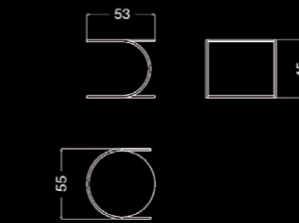

ART. S581 | Bergere lamp

COMPOSITION .02

ART. S554 | Modular sofa - Big corner element
DX

ART. S557 SX
Modular sofa - Chaise longue element (right or left)

ART. B143 | Medium table

ART. S581 | Bergere lamp