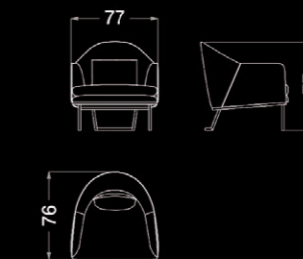

ART. S581 | Bergere lamp

COMPOSITION .02

ART. S554 | Modular sofa - Big corner element
DX

ART. S557 SX
Modular sofa - Chaise longue element (right or left)

ART. B143 | Medium table

ART. S581 | Bergere lamp

ART. B140 | Occasional armchair

ART. S553 | Modular sofa - 2 seater middle element

ART. S563 | Sofa side table

ART. B144 | High side table

ART. S574 | Occasional armchair

ART. C350 | Small high side table

ART. E240 | Carpet

ART. B147 | Carpet

ART. B142 | Large coffee table

ART. B148 | Floor lamp

ART. S564 | High coffee table

ART. S555 | Modular sofa - Middle table element

COMPOSITION .03

ART. S557 DX
Modular sofa - Chaise longue element (right or left)