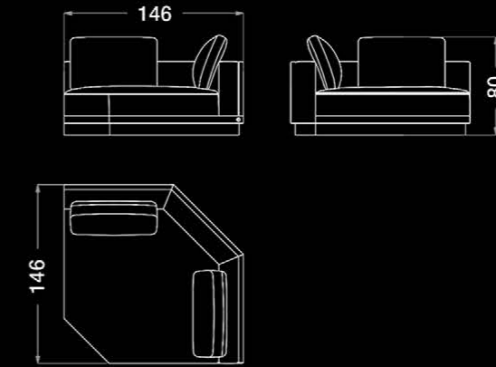

ART. S552 SX
Modular sofa - 1 seater ending element (right or left)

ART. S554 | Modular sofa - Big corner element
DX / CENTRAL

ART. S553 | Modular sofa - 2 seater middle element

ART. S563 | Sofa side table

ART. S543 | Medium coffee table

ART. S560 | Modular sofa - 1 seater element

ART. S576 | Coffee table

ART. S578 | High coffee table

ART. E234 | Occasional armchair

ART. E240 | Carpet

ART. S585 | Floor lamp

ART. S544 | High coffee table

COMPOSITION .05

ART. S552 DX
Modular sofa - 1 seater ending element (right or left)

ART. S554 SX
Modular sofa - Big corner element

ART. S553
Modular sofa - 2 seater middle element

ART. S555
Modular sofa - Middle table element