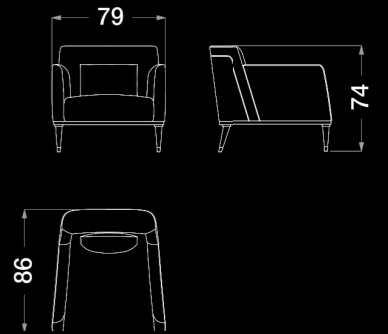

COMPOSITION .01

ART. S552 SX / S552 DX
Modular sofa - 1 seater ending element (right or left)

ART. S553 | Modular sofa - 2 seater middle element

ART. S559 | Occasional armchair

ART. S554 DX
Modular sofa - Big corner element

ART. S560 | Modular sofa - 1 seater element

ART. S578 | High coffee table

ART. S555 | Modular sofa - Middle table element

ART. S544 | High coffee table

ART. S549 | Carpet

ART. S542 | Coffee table

ART. S543 | Medium coffee table