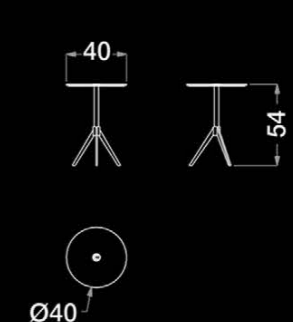

ART. S552 SX
Modular sofa - 1 seater ending element (right or left)

ART. S554 | Modular sofa - Big corner element
DX / CENTRAL

ART. S553 | Modular sofa - 2 seater middle element

ART. S563 | Sofa side table

COMPOSITION .05

ART. S552 DX
Modular sofa - 1 seater ending element (right or left)

ART. S554 SX
Modular sofa - Big corner element

ART. S553
Modular sofa - 2 seater middle element

ART. S555
Modular sofa - Middle table element