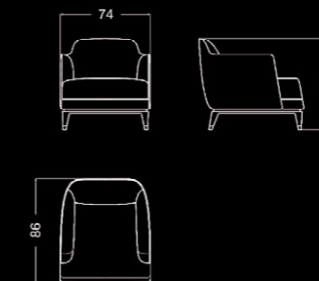

COMPOSITION .01

ART. S552 SX / S552 DX
Modular sofa - 1 seater ending element (right or left)

ART. S553 | Modular sofa - 2 seater middle element

ART. S559 | Occasional armchair

ART. S554 DX
Modular sofa - Big corner element

ART. S560 | Modular sofa - 1 seater element

ART. S578 | High coffee table

ART. S555 | Modular sofa - Middle table element

ART. S544 | High coffee table

ART. S549 | Carpet

ART. S542 | Coffee table

ART. S543 | Medium coffee table

ART. S581 | Bergere lamp

COMPOSITION .02

ART. S554 | Modular sofa - Big corner element
DX

ART. S557 SX
Modular sofa - Chaise longue element (right or left)

ART. B143 | Medium table

ART. S581 | Bergere lamp

ART. B140 | Occasional armchair

ART. S553 | Modular sofa - 2 seater middle element

ART. S563 | Sofa side table

ART. B144 | High side table

ART. S574 | Occasional armchair

ART. C350 | Small high side table

ART. E240 | Carpet