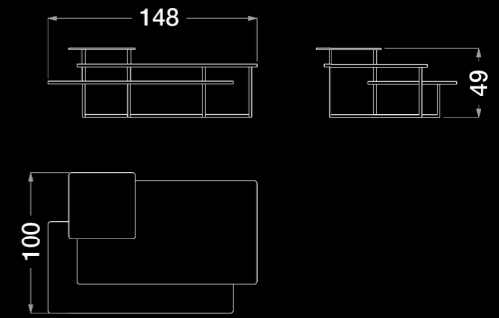

ART. S562 | Coffee table