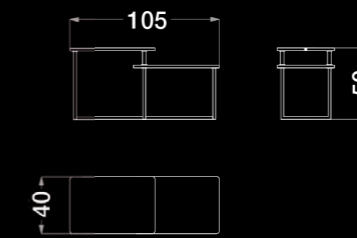

ART. S563 | Sofa side table