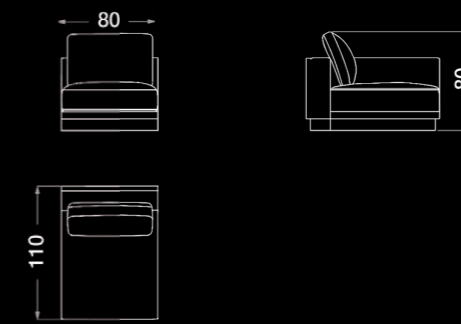

ART. B147 | Carpet

ART. B142 | Large coffee table

ART. B148 | Floor lamp

ART. S564 | High coffee table

ART. S555 | Modular sofa - Middle table element

COMPOSITION .03

ART. S557 DX
Modular sofa - Chaise longue element (right or left)

ART. S552 SX
Modular sofa - 1 seater ending element (right or left)

ART. S560 | Modular sofa - 1 seater element

ART. S555 | Modular sofa - Middle table element

ART. S563 | Sofa side table

ART. S544 | High coffee table