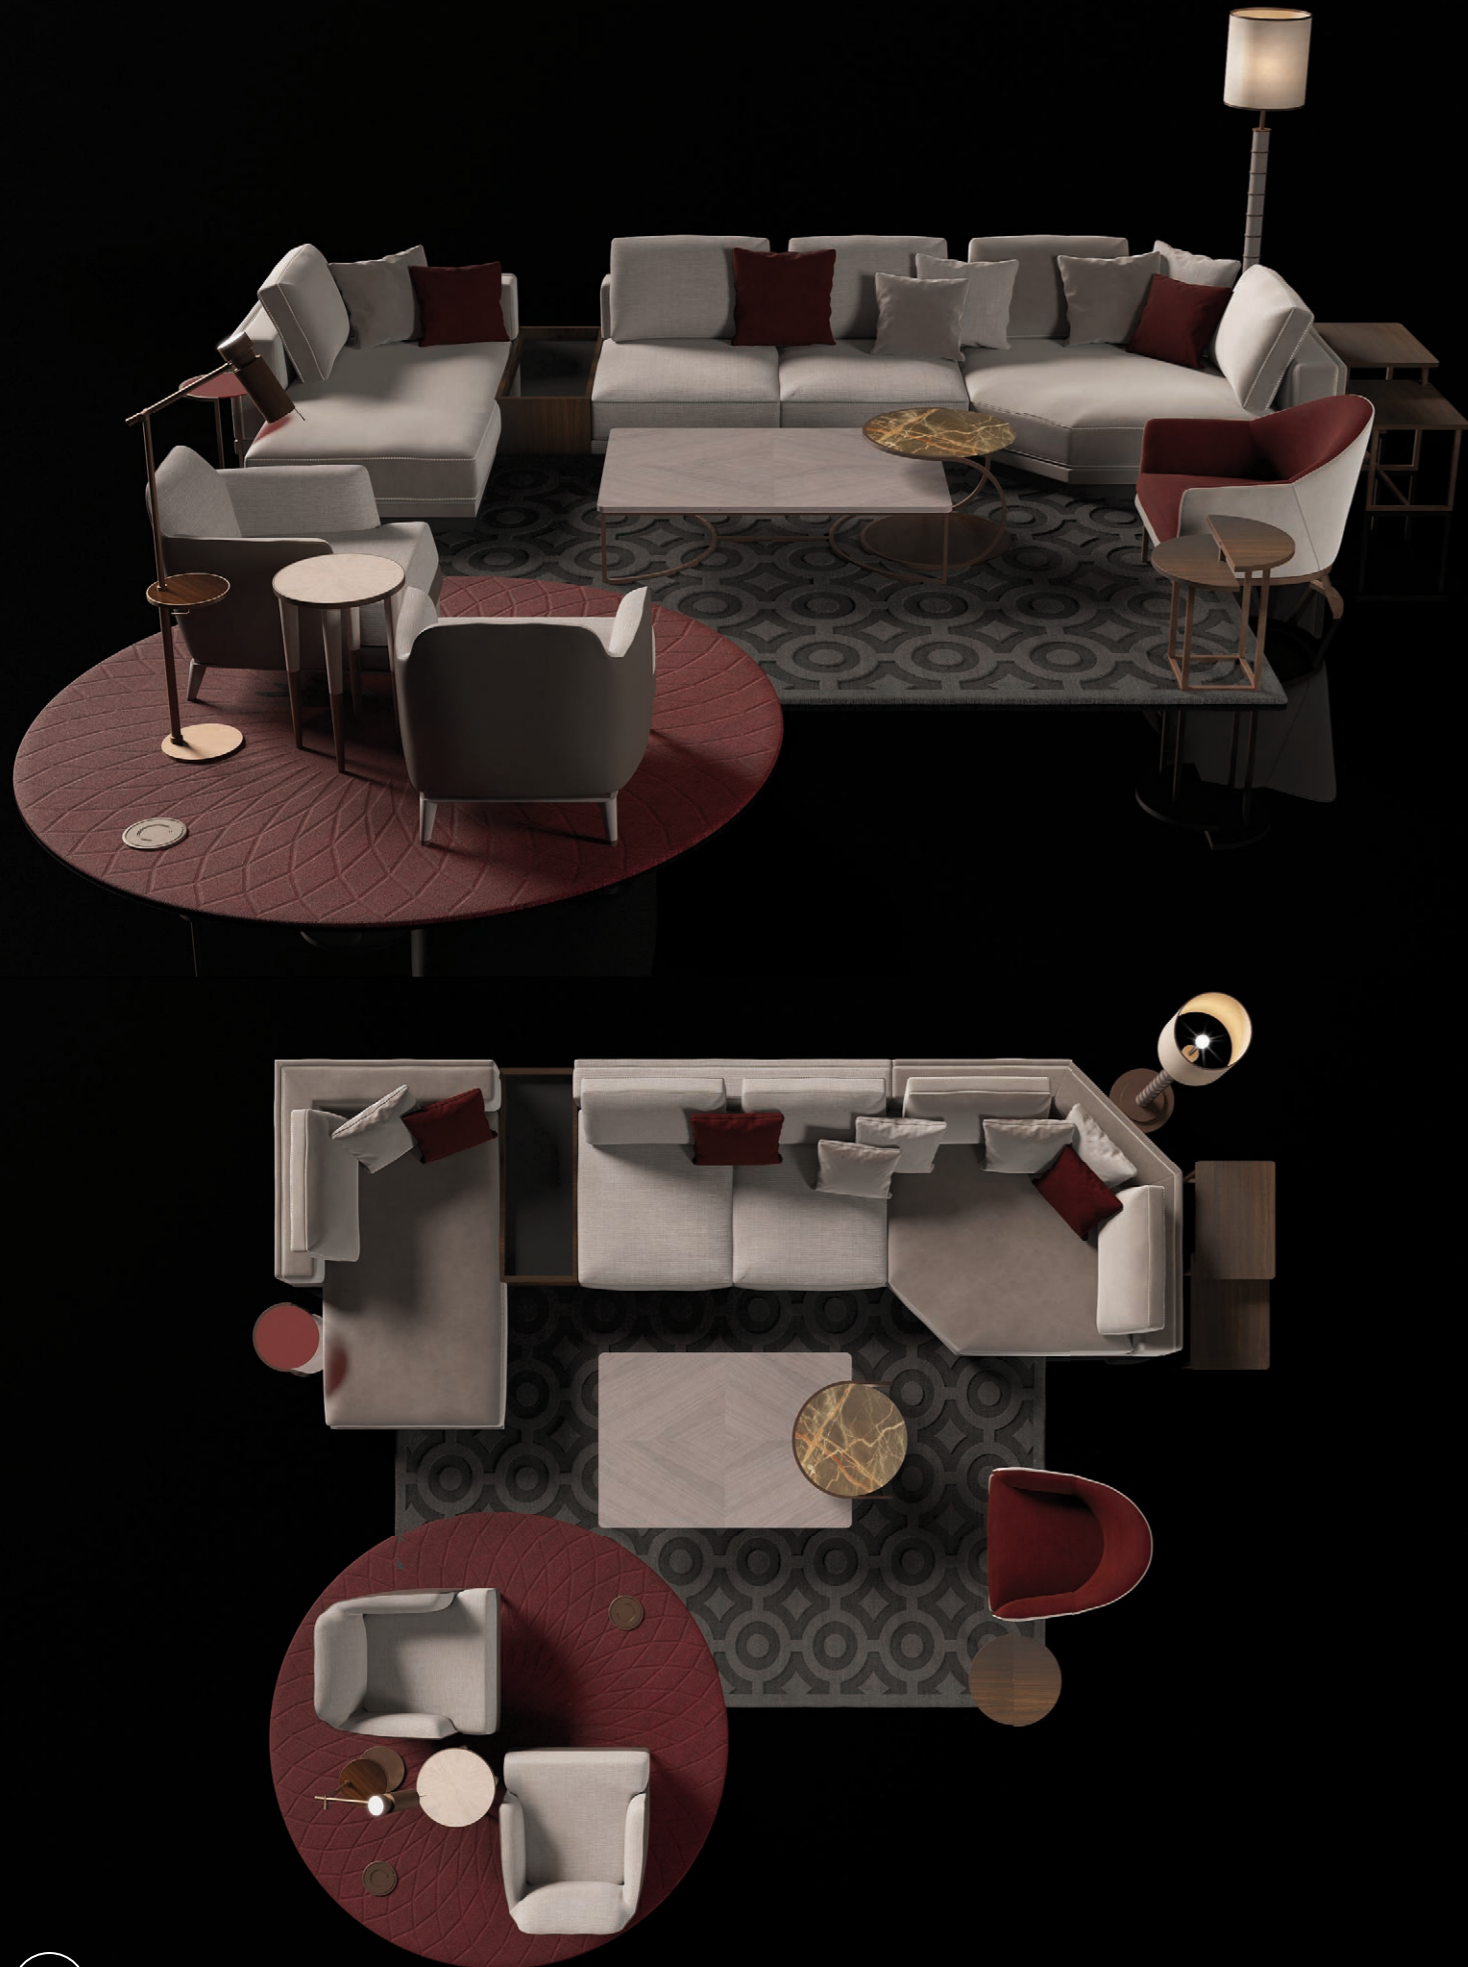

COMPOSITION .01

ART. S552 SX / S552 DX
Modular sofa - 1 seater ending element (right or left)

ART. S553 | Modular sofa - 2 seater middle element

ART. S559 | Occasional armchair

ART. S554 DX
Modular sofa - Big corner element

ART. S560 | Modular sofa - 1 seater element

ART. S578 | High coffee table

ART. S555 | Modular sofa - Middle table element

ART. S544 | High coffee table

ART. S549 | Carpet

ART. S542 | Coffee table

ART. S543 | Medium coffee table

ART. S581 | Bergere lamp

COMPOSITION .02

ART. S554 | Modular sofa - Big corner element
DX

ART. S557 SX
Modular sofa - Chaise longue element (right or left)

ART. B143 | Medium table

ART. S581 | Bergere lamp