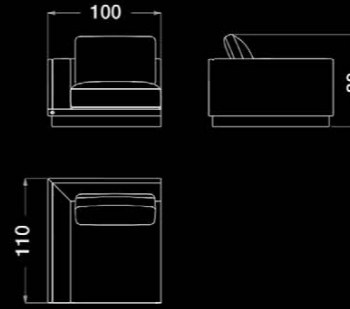

ART. S552 SX
Modular sofa - 1 seater ending element (right or left)

ART. S560 | Modular sofa - 1 seater element

ART. S555 | Modular sofa - Middle table element

ART. S563 | Sofa side table

ART. S544 | High coffee table

ART. B144 | High side table

ART. S574 | Occasional armchair

ART. S562 | Coffee table

ART. S578 | High coffee table

ART. S575 | Bergere armchair

ART. S547 | Carpet

ART. S588 | Table lamp

COMPOSITION .04

ART. S552 SX
Modular sofa - 1 seater ending element (right or left)

ART. S554 | Modular sofa - Big corner element
DX / CENTRAL

ART. S553 | Modular sofa - 2 seater middle element

ART. S563 | Sofa side table