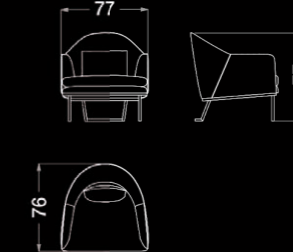

ART. B147 | Carpet

ART. B142 | Large coffee table

ART. B148 | Floor lamp

ART. S564 | High coffee table

ART. S555 | Modular sofa - Middle table element

COMPOSITION .03

ART. S557 DX
Modular sofa - Chaise longue element (right or left)

ART. S552 SX
Modular sofa - 1 seater ending element (right or left)

ART. S560 | Modular sofa - 1 seater element

ART. S555 | Modular sofa - Middle table element

ART. S563 | Sofa side table

ART. S544 | High coffee table

ART. B144 | High side table

ART. S574 | Occasional armchair

ART. S562 | Coffee table

ART. S578 | High coffee table

ART. S575 | Bergere armchair

ART. S547 | Carpet

ART. S588 | Table lamp

COMPOSITION .04