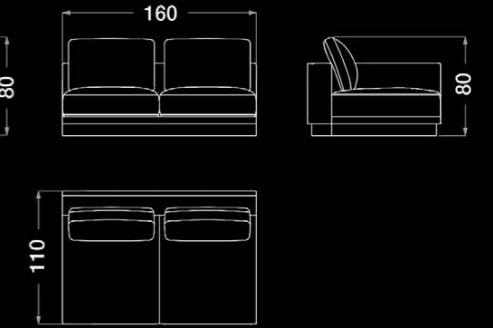

ART. B144 | High side table

ART. S574 | Occasional armchair

ART. S562 | Coffee table

ART. S578 | High coffee table

ART. S575 | Bergere armchair

ART. S547 | Carpet

ART. S588 | Table lamp

COMPOSITION .04

ART. S552 SX
Modular sofa - 1 seater ending element (right or left)

ART. S554 | Modular sofa - Big corner element
DX / CENTRAL

ART. S553 | Modular sofa - 2 seater middle element

ART. S563 | Sofa side table