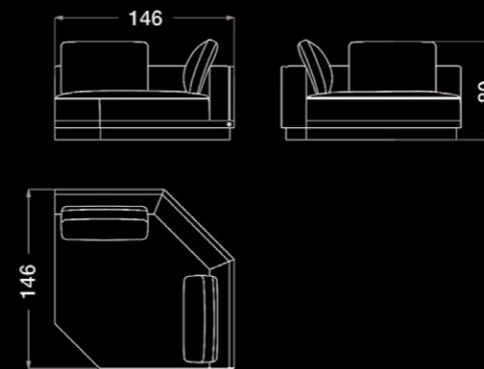

COMPOSITION .01

ART. S552 SX / S552 DX
Modular sofa - 1 seater ending element (right or left)

ART. S553 | Modular sofa - 2 seater middle element

ART. S559 | Occasional armchair

ART. S554 DX
Modular sofa - Big corner element

ART. S560 | Modular sofa - 1 seater element

ART. S578 | High coffee table

ART. S555 | Modular sofa - Middle table element

ART. S544 | High coffee table

ART. S549 | Carpet

ART. S542 | Coffee table

ART. S543 | Medium coffee table