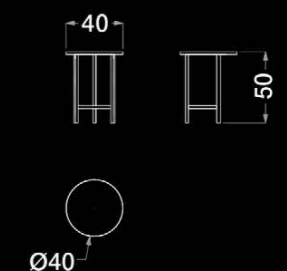

ART. S578
High coffee table