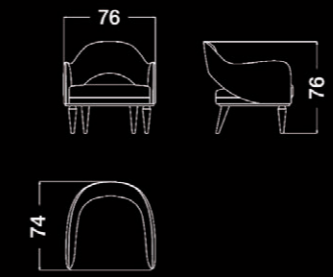

COMPOSITION .05

ART. S552 DX
Modular sofa - 1 seater ending element (right or left)

ART. S554 SX
Modular sofa - Big corner element

ART. S553
Modular sofa - 2 seater middle element

ART. S555
Modular sofa - Middle table element

ART. S564
High coffee table

ART. S578
High coffee table

ART. E236
Large coffee table

ART. E237
Medium table

ART. E238
High side table

ART. S537
Occasional armchair

ART. S575
Bergere armchair

ART. S547
Carpet

ART. S591
Table lamp

ART. B146
Carpet

ART. S578
High coffee table

COMPOSITION .06

ART. S554 | Modular sofa - Big corner element DX

ART. S553 | Modular sofa - 2 seater middle element

ART. S578 | High coffee table

ART. C347 | Occasional armchair

ART. C350 | Small high side table

ART. C348 | Large coffee table

ART. B141 | Footstool

ART. C351 | Carpet

ART. C356 | Floor lamp

ART. S551 SX / S551 DX
Modular sofa - 2 seater ending element (right or left)