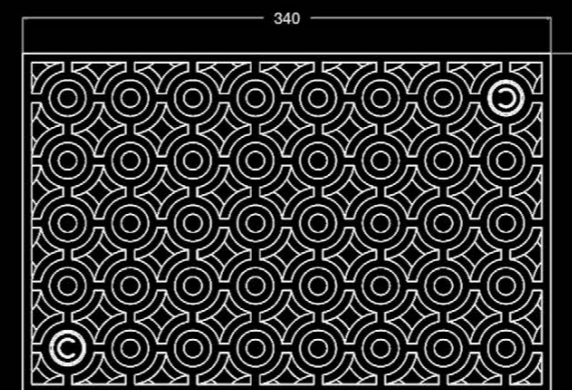

ART. S543 | Medium coffee table

ART. S560 | Modular sofa - 1 seater element

ART. S576 | Coffee table

ART. S578 | High coffee table

ART. E234 | Occasional armchair

ART. E240 | Carpet

ART. S585 | Floor lamp

ART. S544 | High coffee table