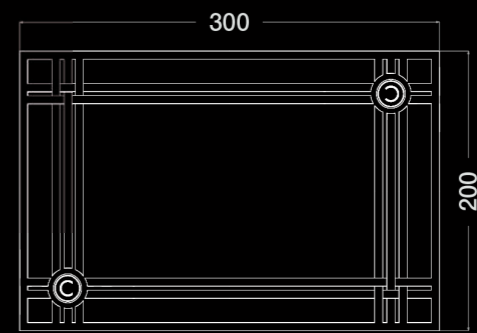

ART. C347 | Occasional armchair

ART. C350 | Small high side table

ART. C348 | Large coffee table

ART. B141 | Footstool

ART. C351 | Carpet

ART. C356 | Floor lamp

ART. S551 SX / S551 DX
Modular sofa - 2 seater ending element (right or left)