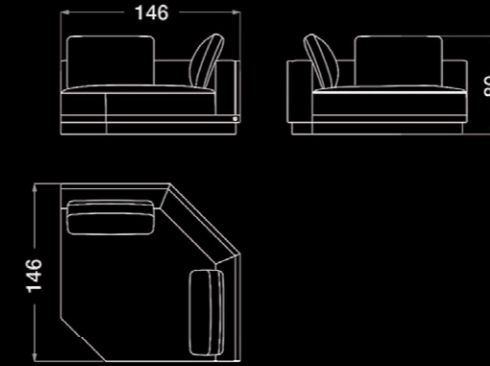

COMPOSITION .01

ART. S552 SX / S552 DX
Modular sofa - 1 seater ending element (right or left)

ART. S553 | Modular sofa - 2 seater middle element

ART. S559 | Occasional armchair

ART. S554 DX
Modular sofa - Big corner element

ART. S560 | Modular sofa - 1 seater element

ART. S578 | High coffee table

ART. S555 | Modular sofa - Middle table element

ART. S544 | High coffee table

ART. S549 | Carpet

ART. S542 | Coffee table

ART. S543 | Medium coffee table

ART. S581 | Bergere lamp

COMPOSITION .02

ART. S554 | Modular sofa - Big corner element
DX

ART. S557 SX
Modular sofa - Chaise longue element (right or left)

ART. B143 | Medium table

ART. S581 | Bergere lamp