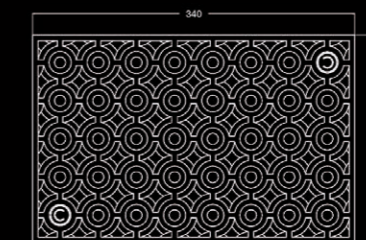

ART. B140 | Occasional armchair

ART. S553 | Modular sofa - 2 seater middle element

ART. S563 | Sofa side table

ART. B144 | High side table

ART. S574 | Occasional armchair

ART. C350 | Small high side table

ART. E240 | Carpet