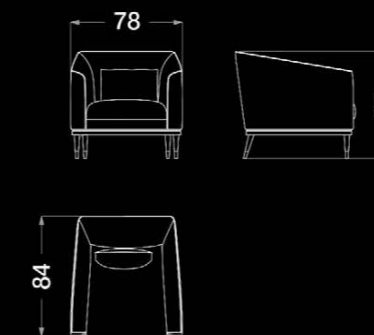

COMPOSITION .05

ART. S552 DX
Modular sofa - 1 seater ending element (right or left)

ART. S554 SX
Modular sofa - Big corner element

ART. S553
Modular sofa - 2 seater middle element

ART. S555
Modular sofa - Middle table element

ART. S564
High coffee table

ART. S578
High coffee table

ART. E236
Large coffee table

ART. E237
Medium table

ART. E238
High side table

ART. S537
Occasional armchair

ART. S575
Bergere armchair

ART. S547
Carpet

ART. S591
Table lamp

ART. B146
Carpet

ART. S578
High coffee table

COMPOSITION .06

ART. S554 | Modular sofa - Big corner element DX

ART. S553 | Modular sofa - 2 seater middle element

ART. S578 | High coffee table