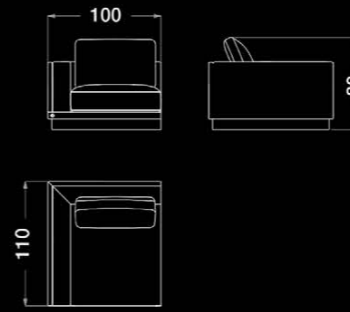

ART. S552 SX
Modular sofa - 1 seater ending element (right or left)

ART. S554 | Modular sofa - Big corner element
DX / CENTRAL

ART. S553 | Modular sofa - 2 seater middle element

ART. S563 | Sofa side table

COMPOSITION .05

ART. S552 DX
Modular sofa - 1 seater ending element (right or left)

ART. S554 SX
Modular sofa - Big corner element

ART. S553
Modular sofa - 2 seater middle element

ART. S555
Modular sofa - Middle table element