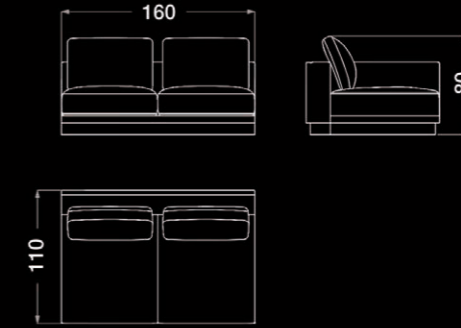

COMPOSITION .01

ART. S552 SX / S552 DX
Modular sofa - 1 seater ending element (right or left)

ART. S553 | Modular sofa - 2 seater middle element

ART. S559 | Occasional armchair

ART. S554 DX
Modular sofa - Big corner element

ART. S581 | Bergere lamp

COMPOSITION .02

ART. S554 | Modular sofa - Big corner element
DX

ART. S557 SX
Modular sofa - Chaise longue element (right or left)

ART. B143 | Medium table

ART. S581 | Bergere lamp

ART. B140 | Occasional armchair

ART. S553 | Modular sofa - 2 seater middle element

ART. S563 | Sofa side table

ART. B144 | High side table

ART. S574 | Occasional armchair

ART. C350 | Small high side table

ART. E240 | Carpet