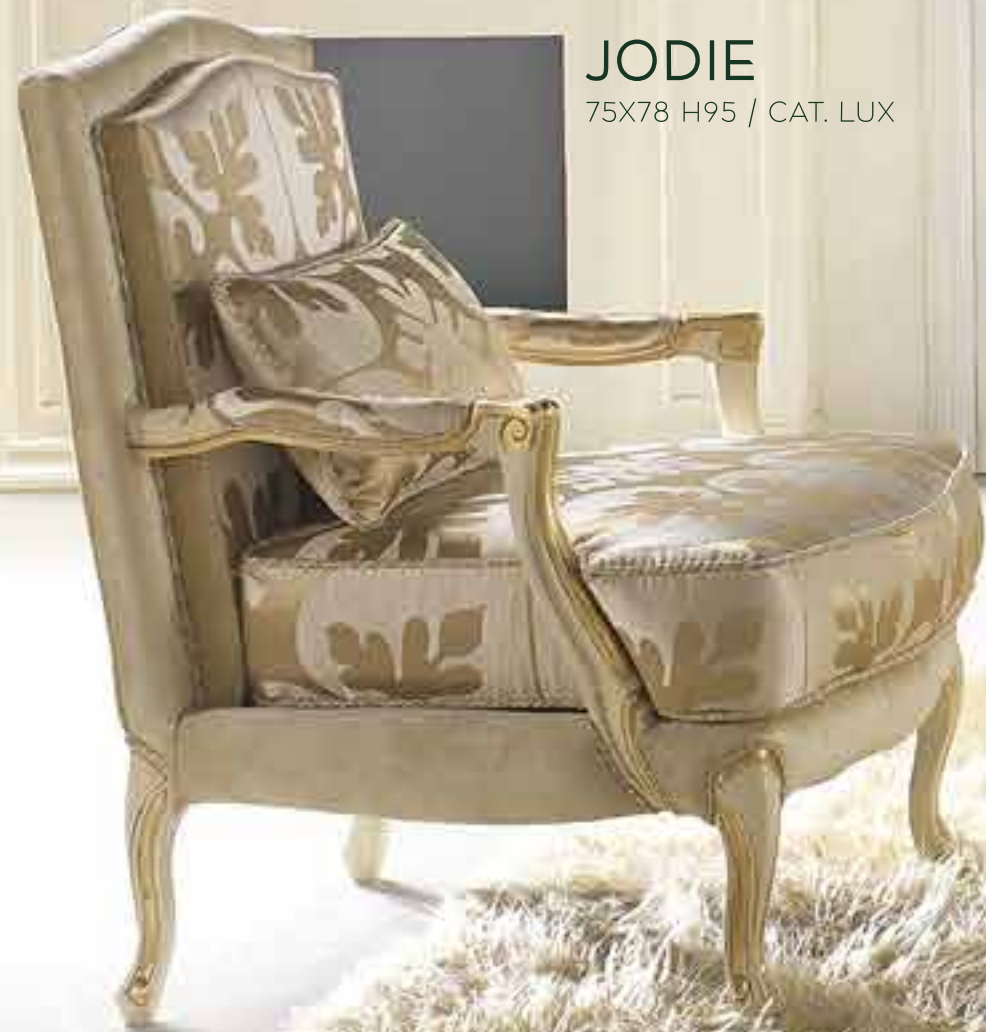

LIMOGE
73X78 H90 / CAT. VIP

POMMERY
251X106 H77 / CAT. VIP

JODIE
75X78 H95 / CAT. LUX

POMMERY CORNER
326X268 H77 / CAT. LUX

PUSHKAR/CORD
234X99 H99 / CAT. LUX

PUSHKAR

234X99 H99 / CAT. LUX

PUSHKAR LARGE