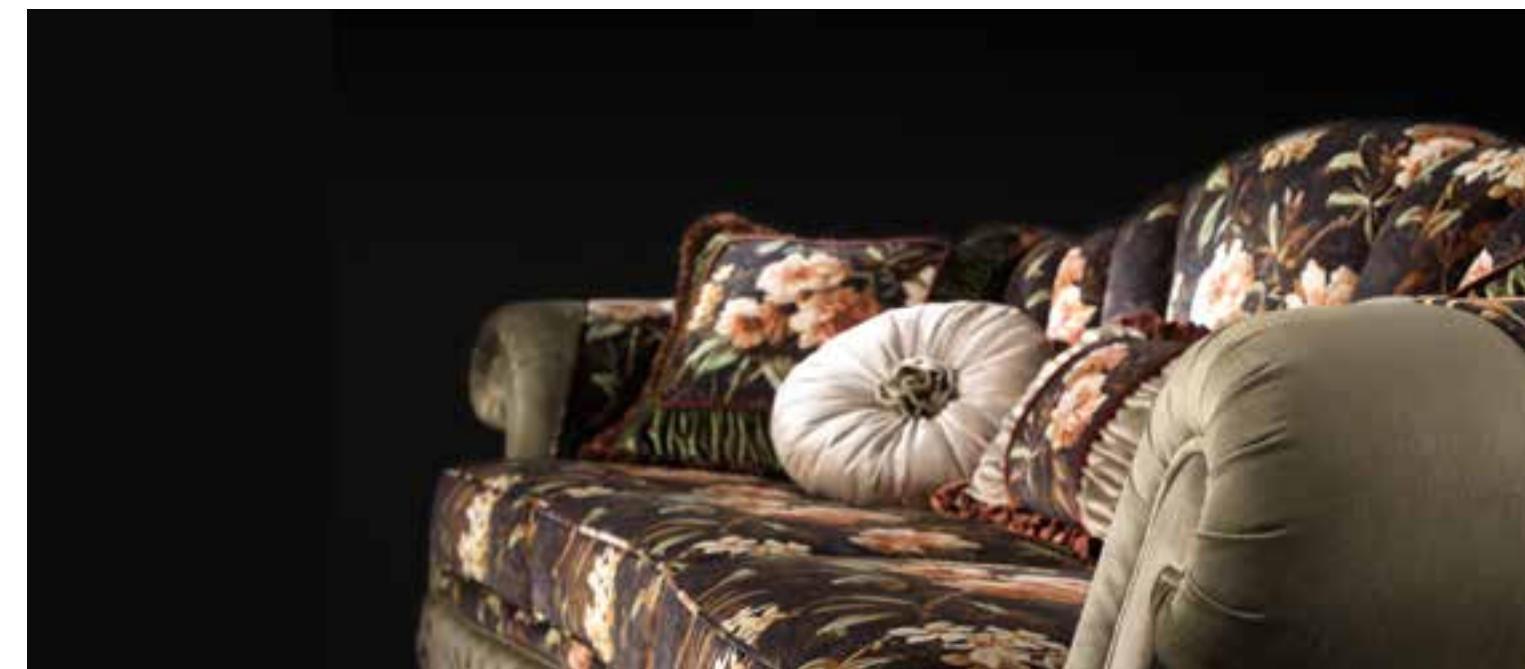

BEVERLY
282X110 H98 / CAT. LUX