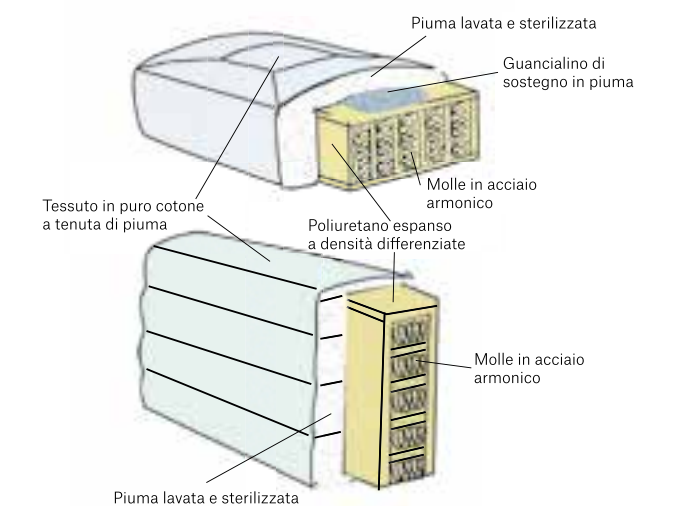

PIUMARELAX

FEATURES
Cushion with guaranteed springing middle core. Shape retaining: the steel springs aid the return of the down/feather. Possibility differentiating the carrying capacity by using springs with steel threads of different diameters. This springings may also be used for cushions padded with synthetic fiber.