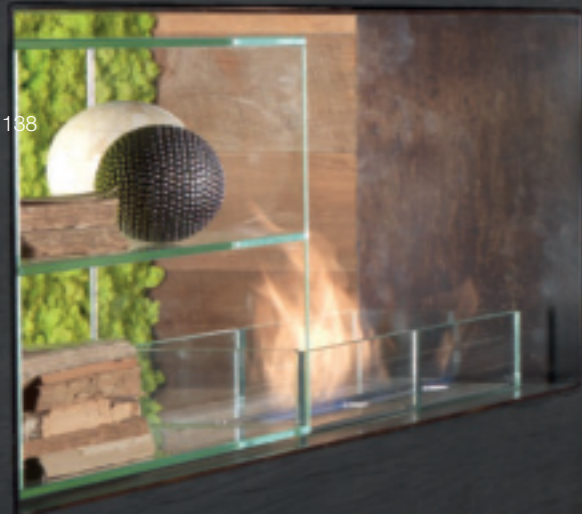

VASCAMISURA in cristallant con mensola e panca in legno massello di rovere. La panca è dotabile di una sua apposita cuscineria realizzata con tessuti e materiali resistenti all'acqua. VASCAMISURA in cristallant with shelf and bench in solid oak. The bench is available with cushions made of water resistant materials and fabrics.

Composizione con top autoportante SHAPE con lavabo integrato e mobile SHAPE EVO a cassetti con maniglia a gola.
 In foto: doppio top con lavabo integrato in Cristalplant biobased, cassettera in rovere massello con top in Cristalplant biobased.
 Dimensioni top autoportanti cm 153 x 48 x H 10, dimensioni cassettera cm 183 x 48 x h33.

Composition with freestanding top SHAPE with built-in basin and SHAPE EVO furniture with grooved handle drawers.
 Picture: double top with built-in basin in biobased cristalplant, drawers in solid oak with top in biobased cristalplant.
 Self standing tops' sizes cm 153 x 48 x H 10, drawers cm 183 x 48 x H 33.

Furniture SHAPE EVO with drawers and grooved handle, polished steel finishing.
 Picture: top with double built-in basin in biobased cristalplant, white opaque furniture with three drawers
 and doors with white opaque finishing, standard internal pullout drawers in aluminum, white finishing.
 Sizes cm 183 x 48 x H 33.