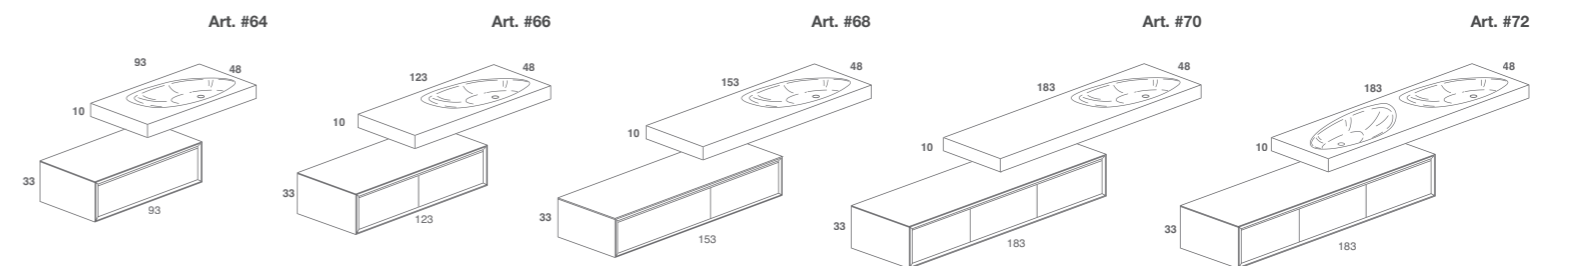

SHAPE EVO furniture with on top side basin, top in cristalplant, drawers and grooved handle.
 Picture: on top basin mod. handmade in opaque Ceramilux, furniture and internal drawers in solid oak.
 Sizes cm 183 x 48 x H 33.

Art. #A1

Art. #A3

Art. #A5

Art. #A7

Art. #A9

Qui sopra: colonne SHAPE EVO realizzate in legno massello di rovere con finitura a cera naturale idrorepellente. Nella pagina accanto libreria autoportante in legno massello di rovere, con bordo perimetrale lavorato a 45 gradi e bisellato come gli arredi e le colonne dalle collezioni SHAPE EVO. Dimensioni cm 90 x 139 x 35. / Above: SHAPE EVO columns in solid oak with natural hydro repellent wax finishing. On the previous page: Freestanding bookcase in solid oak, featuring 45 degrees perimeter edge, beveled like the furnitures and columns of the SHAPE EVO collection. Sizes cm 90 x 139x 35

Composizione con top autoportante SHAPE con lavabo integrato e mobile SHAPE EVO a cassetti con maniglia a gola.
 In foto: doppio top con lavabo integrato in Cristalplant biobased, cassettera in rovere massello con top in Cristalplant biobased.
 Dimensioni top autoportanti cm 153 x 48 x H 10, dimensioni cassettera cm 183 x 48 x h33.

Composition with freestanding top SHAPE with built-in basin and SHAPE EVO furniture with grooved handle drawers.
 Picture: double top with built-in basin in biobased cristalplant, drawers in solid oak with top in biobased cristalplant.
 Self standing tops' sizes cm 153 x 48 x H 10, drawers cm 183 x 48 x H 33.