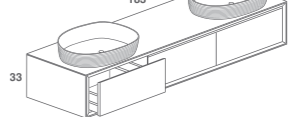

SHAPE EVO furniture with on top side basin, top in cristalplant, drawers and grooved handle.
 Picture: on top basin mod. handmade in opaque Ceramilux, furniture and internal drawers in solid oak.
 Sizes cm 183 x 48 x H 33.

Art. #A1

Art. #A3

Art. #A5

Art. #A7

Art. #A9

Qui sopra: colonne SHAPE EVO realizzate in legno massello di rovere con finitura a cera naturale idrorepellente. Nella pagina accanto libreria autoportante in legno massello di rovere, con bordo perimetrale lavorato a 45 gradi e bisellato come gli arredi e le colonne dalle collezioni SHAPE EVO. Dimensioni cm 90 x 139 x 35. / Above: SHAPE EVO columns in solid oak with natural hydro repellent wax finishing. On the previous page: Freestanding bookcase in solid oak, featuring 45 degrees perimeter edge, beveled like the furnitures and columns of the SHAPE EVO collection. Sizes cm 90 x 139x 35

Composizione con top autoportante SHAPE con lavabo integrato e mobile SHAPE EVO a cassetti con maniglia a gola.
 In foto: doppio top con lavabo integrato in Cristalplant biobased, cassettera in rovere massello con top in Cristalplant biobased.
 Dimensioni top autoportanti cm 153 x 48 x H 10, dimensioni cassettera cm 183 x 48 x h33.

Composition with freestanding top SHAPE with built-in basin and SHAPE EVO furniture with grooved handle drawers.
 Picture: double top with built-in basin in biobased cristalplant, drawers in solid oak with top in biobased cristalplant.
 Self standing tops' sizes cm 153 x 48 x H 10, drawers cm 183 x 48 x H 33.