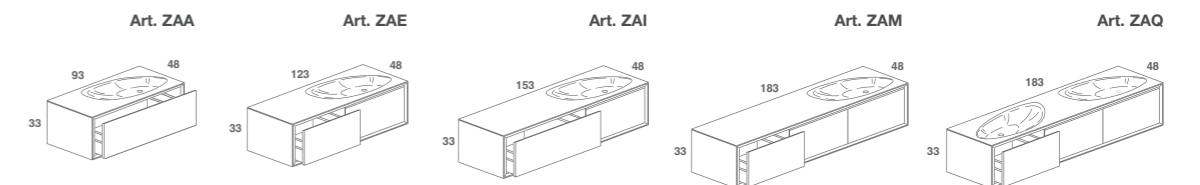

Composizione con top autoportante SHAPE con lavabo integrato e mobile SHAPE EVO a cassetti con maniglia a gola.
 In foto: doppio top con lavabo integrato in Cristalplant biobased, cassettera in rovere massello con top in Cristalplant biobased.
 Dimensioni top autoportanti cm 153 x 48 x H 10, dimensioni cassettera cm 183 x 48 x h33.

Composition with freestanding top SHAPE with built-in basin and SHAPE EVO furniture with grooved handle drawers.
 Picture: double top with built-in basin in biobased cristalplant, drawers in solid oak with top in biobased cristalplant.
 Self standing tops' sizes cm 153 x 48 x H 10, drawers cm 183 x 48 x H 33.

140

141

Mobile SHAPE EVO con cassetti e maniglia a gola finitura acciaio lucido.
 In foto: top con doppio lavabo integrato in Cristalplant biobased, mobile bianco opaco soft a tre cassetti
 con ante finitura bianco opaco, cassetti interni standard ad estrazione totale in alluminio, finitura bianca.
 Dimensioni cm 183 x 48 x H 33.

Furniture SHAPE EVO with drawers and grooved handle, polished steel finishing.
 Picture: top with double built-in basin in biobased cristalplant, white opaque furniture with three drawers
 and doors with white opaque finishing, standard internal pullout drawers in aluminum, white finishing.
 Sizes cm 183 x 48 x H 33.