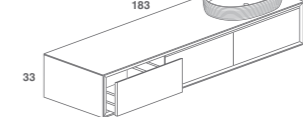

SHAPE EVO furniture with on top side basin, top in cristalplant, drawers and grooved handle.
 Picture: on top basin mod. handmade in opaque Ceramilux, furniture and internal drawers in solid oak.
 Sizes cm 183 x 48 x H 33.

Art. #A1

Art. #A3

Art. #A5

Art. #A7

Art. #A9

Qui sopra: colonne SHAPE EVO realizzate in legno massello di rovere con finitura a cera naturale idrorepellente. Nella pagina accanto libreria autoportante in legno massello di rovere, con bordo perimetrale lavorato a 45 gradi e bisellato come gli arredi e le colonne dalle collezioni SHAPE EVO. Dimensioni cm 90 x 139 x 35. / Above: SHAPE EVO columns in solid oak with natural hydro repellent wax finishing. On the previous page: Freestanding bookcase in solid oak, featuring 45 degrees perimeter edge, beveled like the furnitures and columns of the SHAPE EVO collection. Sizes cm 90 x 139x 35

Composizione con top autoportante SHAPE con lavabo integrato e mobile SHAPE EVO a cassetti con maniglia a gola.
 In foto: doppio top con lavabo integrato in Cristalplant biobased, cassettera in rovere massello con top in Cristalplant biobased.
 Dimensioni top autoportanti cm 153 x 48 x H 10, dimensioni cassettera cm 183 x 48 x h33.

Composition with freestanding top SHAPE with built-in basin and SHAPE EVO furniture with grooved handle drawers.
 Picture: double top with built-in basin in biobased cristalplant, drawers in solid oak with top in biobased cristalplant.
 Self standing tops' sizes cm 153 x 48 x H 10, drawers cm 183 x 48 x H 33.