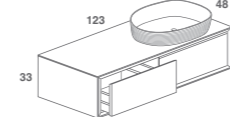

Mobile SHAPE EVO con lavabo in appoggio laterale, top in cristalplant, cassetti e maniglia a gola.
In foto: lavabo in appoggio mod. handmade in Ceramilux opaco, mobile e cassetti interni in rovere massello.
Dimensioni cm 183 x 48 x H 33.

SHAPE EVO furniture with on top side basin, top in cristalplant, drawers and grooved handle.
Picture: on top basin mod. handmade in opaque Ceramilux, furniture and internal drawers in solid oak.
Sizes cm 183 x 48 x H 33.

Art. #A3