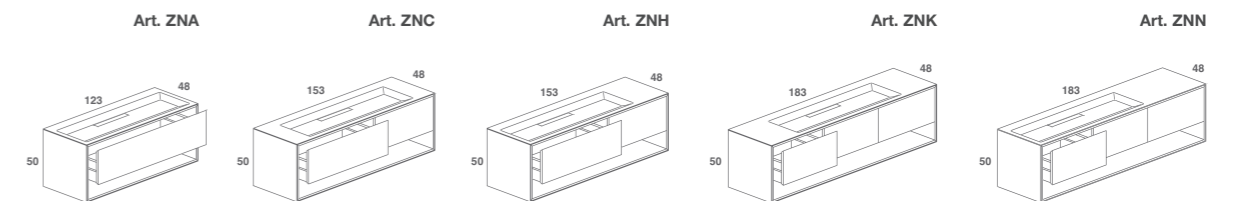

Furniture SHAPE EVO with drawers and grooved handle, polished steel finishing.
 Picture: top with double built-in basin in biobased cristalplant, white opaque furniture with three drawers
 and doors with white opaque finishing, standard internal pullout drawers in aluminum, white finishing.
 Sizes cm 183 x 48 x H 33.

Mobile SHAPE EVO con lavabo integrato mod. Large, mobile a cassetti con vano a giorno e maniglia a gola.
 In foto: top con lavabo integrato centrale in cristallplant biobased mod. Large, mobile bianco opaco, cassetti con ante laccate bianco lucido e interni standard ad estrazione totale, in alluminio finitura bianca. Dimensioni cm 183 x 48 x H 50.

Furniture SHAPE EVO with built-in basin mod. Large, furniture with drawers and open compartment, grooved handle.
 Picture: top with built-in central basin in biobased cristallplant mod. Large, white opaque furniture, drawers front polished white and standard fully pullout interiors in aluminium and white finishing. Sizes cm 183 x 48 x H 50.

Composizione con top autoportante SHAPE integrato e cassetiera SHAPE EVO con maniglia push.
 In foto: top in finitura resina cemento con lavabo integrato, mobile laccato verde prato opaco,
 cassetti interni standard ad estrazione totale in alluminio finitura bianca.
 Dimensioni top cm 123 x 48 x H 10 dimensioni mobile cm 153 x 48 x H 33.