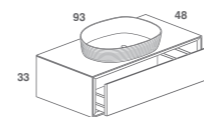

Mobile SHAPE EVO con lavabo in appoggio laterale, top in cristalplant, cassetti e maniglia a gola.
In foto: lavabo in appoggio mod. handmade in Ceramilux opaco, mobile e cassetti interni in rovere massello.
Dimensioni cm 183 x 48 x H 33.

SHAPE EVO furniture with on top side basin, top in cristalplant, drawers and grooved handle.
Picture: on top basin mod. handmade in opaque Ceramilux, furniture and internal drawers in solid oak.
Sizes cm 183 x 48 x H 33.

Art. #A1