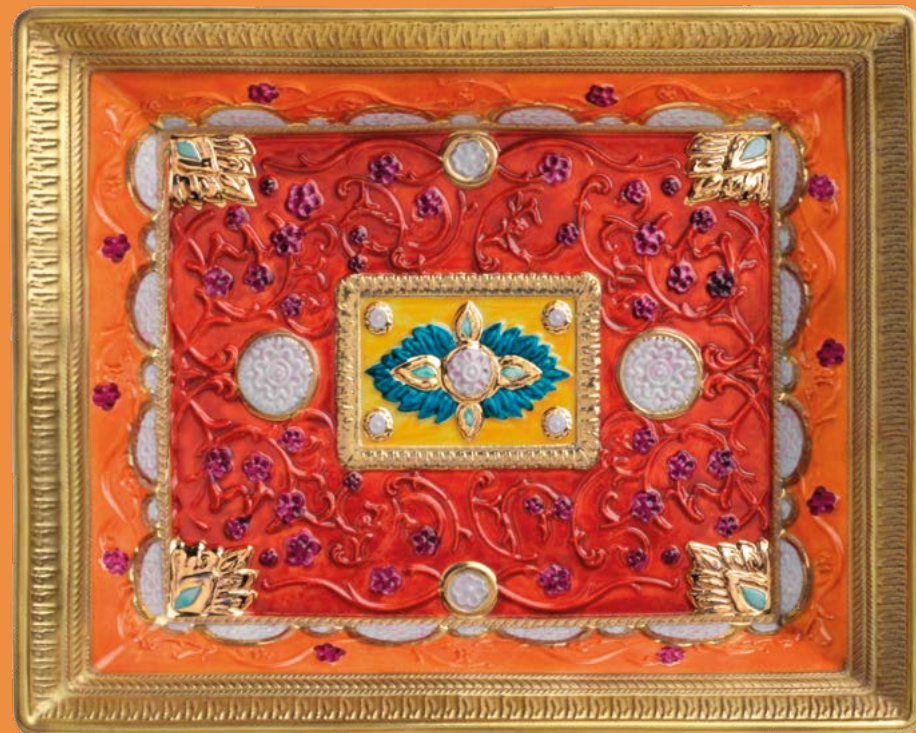

# VIDE-POCHES & ASHTRAY

This refined collection composed by ashtrays, vide-Poches and elegant humidors is especially dedicated to all those countries where the brand VILLARI is renowned and admired. Collecting these precious creations is like travelling: graceful symbols, dignified animals and charming landscapes represent the wonders of the modern world. The travel starts from the Middle East, with three animals that embody the strength of this enchanting region: the Camel, the Arab Horse and the Saker Falcon. The Arab Horse, Al Lahab, the Thoroughbred that expresses elegance, is portrayed in all its pride, with a strong and stately posture. The next stop of this imaginary travel is Russia, the land of Czars, the homeland of splendour and elegance. VILLARI pays homage to this extraordinary country with one of its national emblem: the coat of arms of the Imperial Eagle finely reproduced and hand painted with 24-carat gold.

# ASHTRAY MIGNON

SMALL ORIENT ASHTRAY  
cm. 2 h x 10 l x 7,5 w

0007687.502

0007687.512

0007687.268

0007687.218

0007687.210

0007687.402