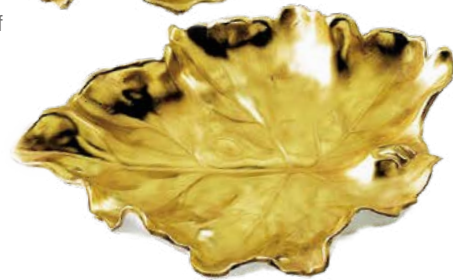

0008386.206

0008386.226

0008386.702

LEAVES

0003326.602  
Big Smooth Leaf  
cm. 25 h x 23 l

0003328.602  
Big Creased Leaf  
cm. 28 h x 25 l

0003329.602  
Medium Creased Leaf  
cm. 23 h x 21 l

0003327.602  
Medium Smooth Leaf  
cm. 17 h x 20 l