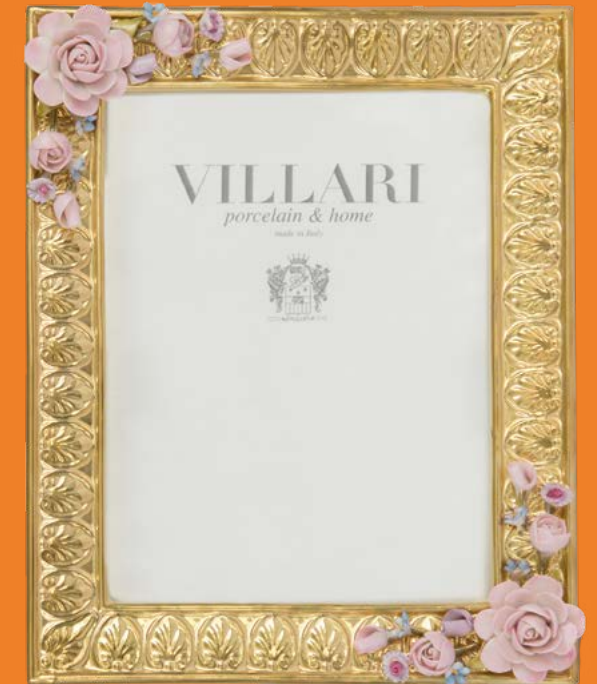

# PHOTOFRAME

PHOTOFRAME  
cm. 3 h x 24 l x 18 w

VILLARI

0002347.921  
Margherita Medium Photo Frame  
cm 3 h x 24 l x 18 w

0002347.381  
Vittoria Medium Photo Frame  
cm 3 h x 24 l x 18 w

BLACK TIE  
PHOTO FRAME