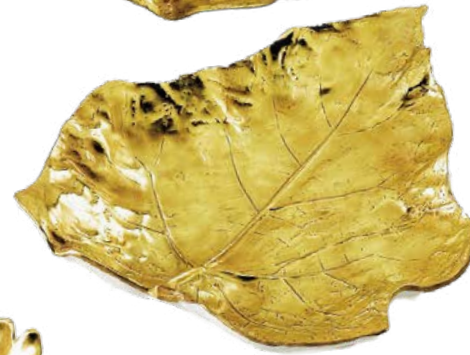

0008386.206

0008386.226

0008386.702

LEAVES

0003326.602  
Big Smooth Leaf  
cm. 25 h x 23 l

0003328.602  
Big Creased Leaf  
cm. 28 h x 25 l

0003329.602  
Medium Creased Leaf  
cm. 23 h x 21 l

0003327.602  
Medium Smooth Leaf  
cm. 17 h x 20 l