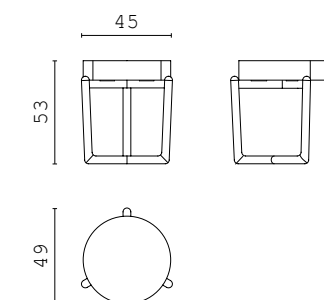

GASTON BIG rectangular mirror

LIAM night table

IVORY bench

CECIL BENCH bench

ZOE pouf

CECIL NIGHT TABLE night table

DERRY VANITY vanity

MOOD suspended lamp