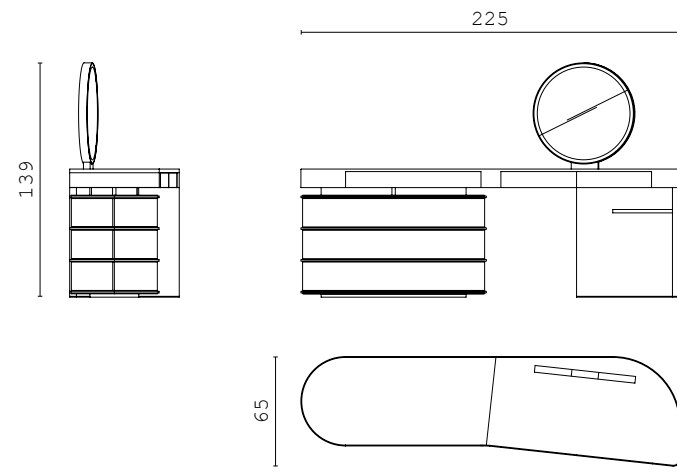

GASTON BIG rectangular mirror

LIAM night table

IVORY bench

CECIL BENCH bench

ZOE pouf

CECIL NIGHT TABLE night table

DERRY VANITY vanity

MOOD suspended lamp