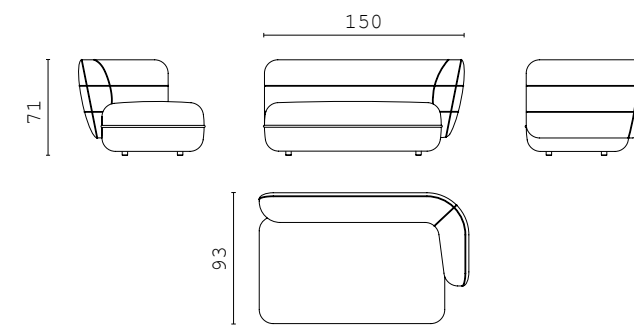

SWAN end side RIGHT and LEFT