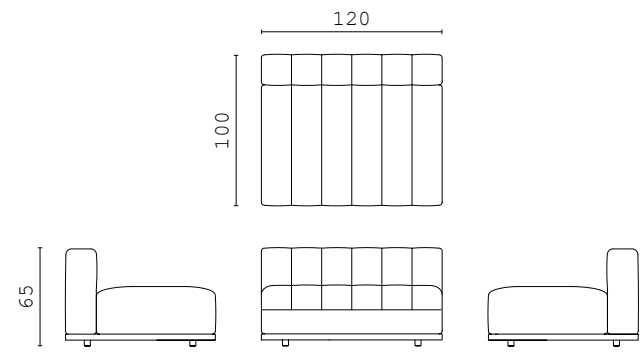

DOWNTOWN fixed sofa 300 cm

AUGUSTE chaise longue RIGHT and LEFT with armrest

AUGUSTE chaise longue RIGHT and LEFT

AUGUSTE central element

AUGUSTE pouf

EMILIA armchair

EMILIA S chair

ALINE pouf