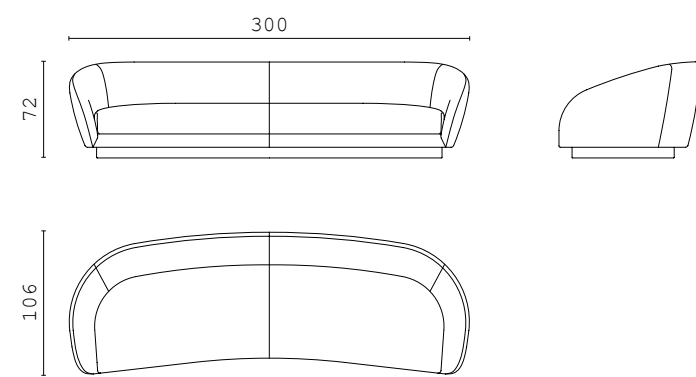

AUGUSTE pouf

DOWNTOWN fixed sofa 300 cm