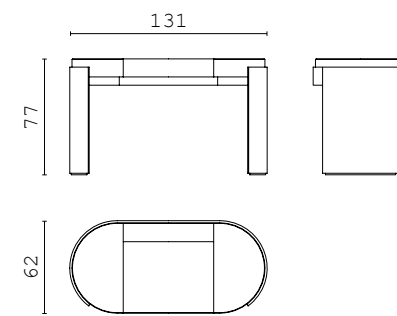

JULES vanity