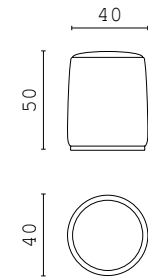

DOWNTOWN fixed sofa 300 cm

AUGUSTE chaise longue RIGHT and LEFT with armrest

AUGUSTE chaise longue RIGHT and LEFT

AUGUSTE central element

AUGUSTE pouf

EMILIA armchair

EMILIA S chair

ALINE pouf