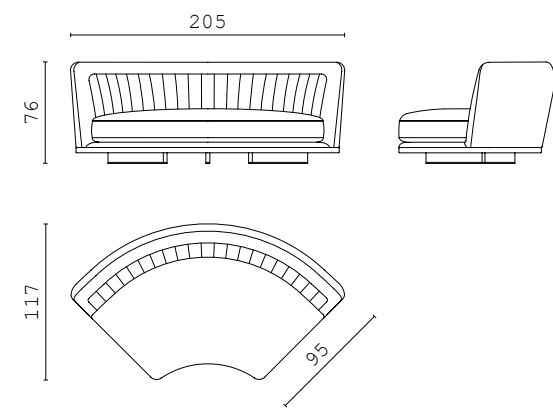

PIERRE curved central element

PIERRE corner 90°

DOWNTOWN fixed sofa 250 cm

DOWNTOWN fixed sofa 200 cm

PIERRE corner 80°

AUGUSTE closed end side RIGHT and LEFT

AUGUSTE corner

PIERRE pouf