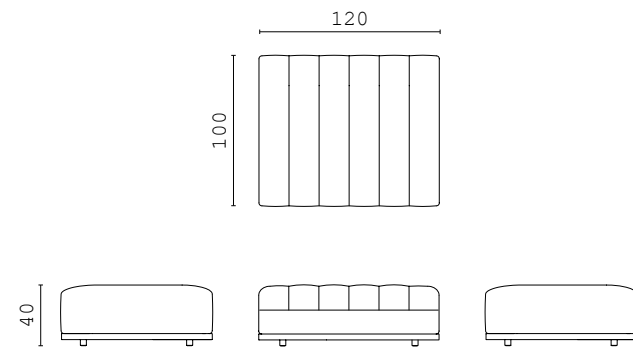

DOWNTOWN fixed sofa 300 cm

AUGUSTE chaise longue RIGHT and LEFT with armrest

AUGUSTE chaise longue RIGHT and LEFT

AUGUSTE central element

AUGUSTE pouf

EMILIA armchair

EMILIA S chair

ALINE pouf