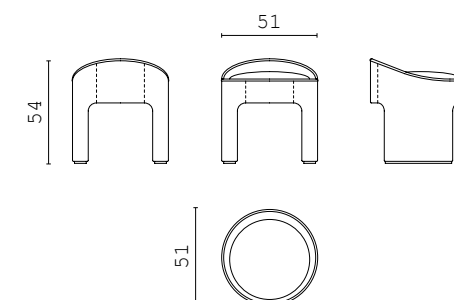

GASTON BIG rectangular mirror

LIAM night table

IVORY bench

CECIL BENCH bench

ZOE pouf

CECIL NIGHT TABLE night table

DERRY VANITY vanity

MOOD suspended lamp