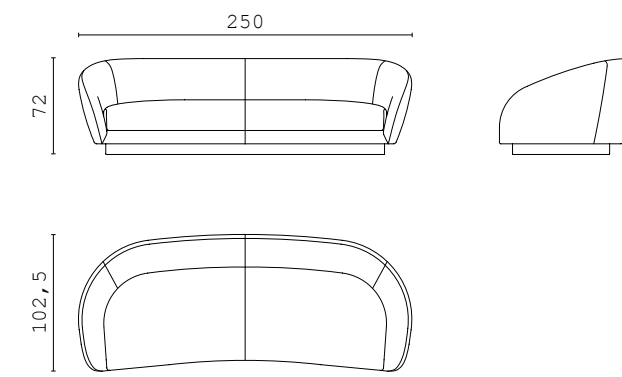

PIERRE curved central element

PIERRE corner 90°

DOWNTOWN fixed sofa 250 cm

DOWNTOWN fixed sofa 200 cm

PIERRE corner 80°

AUGUSTE closed end side RIGHT and LEFT

AUGUSTE corner

PIERRE pouf