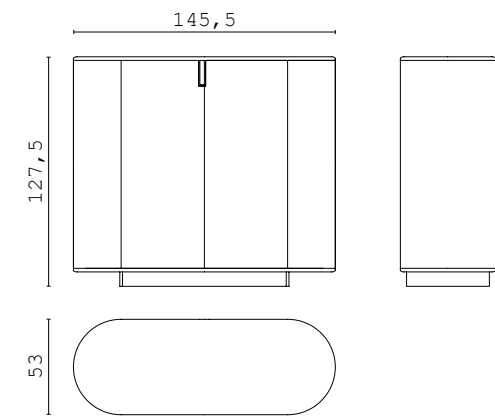

TALOS R round dining table

TALOS R round dining table

IRVING LOW sideboard

IRVING HIGH sideboard

GASTON oval mirror

GASTON round mirror

IRVING HIGH/SE sideboard

IRVING TV tv cabinet