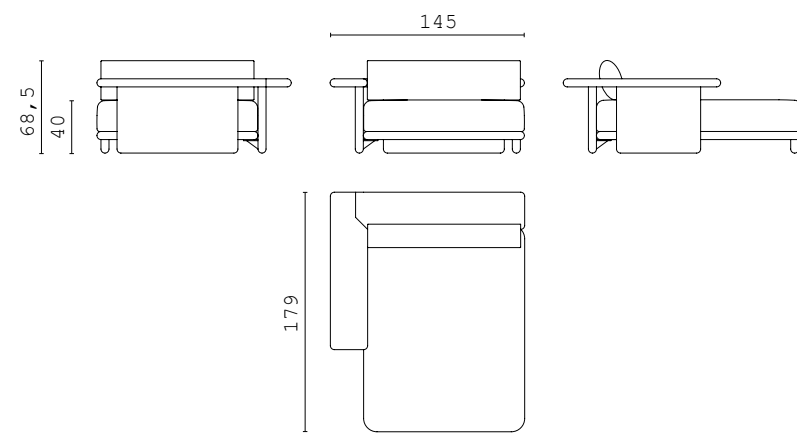

ZENO dormeuse RIGHT and LEFT

ZENO chaise longue RIGHT and LEFT