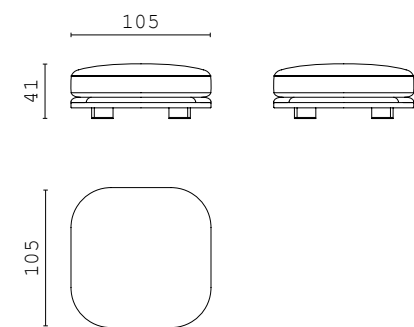

PIERRE curved central element

PIERRE corner 90°

DOWNTOWN fixed sofa 250 cm

DOWNTOWN fixed sofa 200 cm

PIERRE corner 80°

AUGUSTE closed end side RIGHT and LEFT

AUGUSTE corner

PIERRE pouf