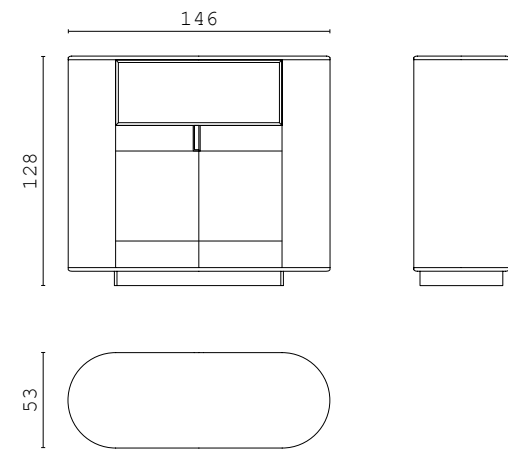

TALOS R round dining table

TALOS R round dining table

IRVING LOW sideboard

IRVING HIGH sideboard

GASTON oval mirror

GASTON round mirror

IRVING HIGH/SE sideboard

IRVING TV tv cabinet