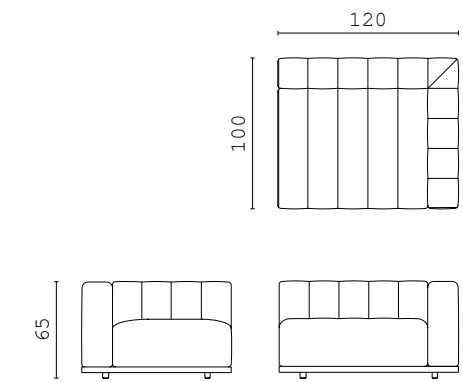

PIERRE curved central element

PIERRE corner 90°

DOWNTOWN fixed sofa 250 cm

DOWNTOWN fixed sofa 200 cm

PIERRE corner 80°

AUGUSTE closed end side RIGHT and LEFT

AUGUSTE corner

PIERRE pouf