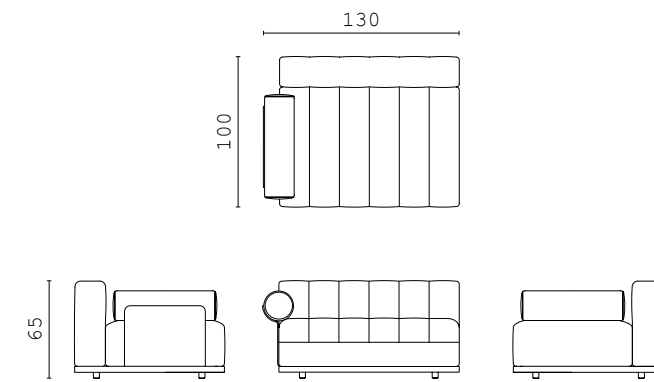

PIERRE curved central element

PIERRE corner 90°

DOWNTOWN fixed sofa 250 cm

DOWNTOWN fixed sofa 200 cm

PIERRE corner 80°

AUGUSTE closed end side RIGHT and LEFT

AUGUSTE corner

PIERRE pouf