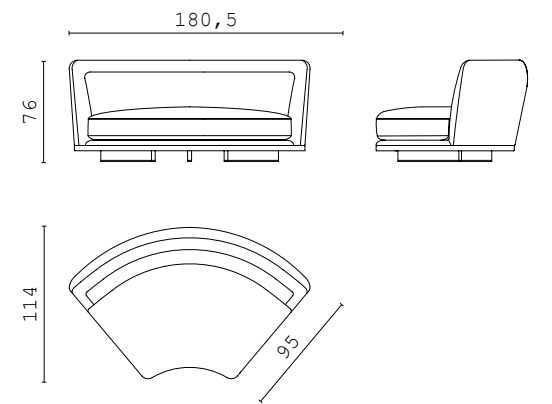

PIERRE curved central element

PIERRE corner 90°

DOWNTOWN fixed sofa 250 cm

DOWNTOWN fixed sofa 200 cm

PIERRE corner 80°

AUGUSTE closed end side RIGHT and LEFT

AUGUSTE corner

PIERRE pouf