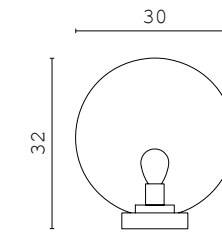

MOOD 30 big table lamp