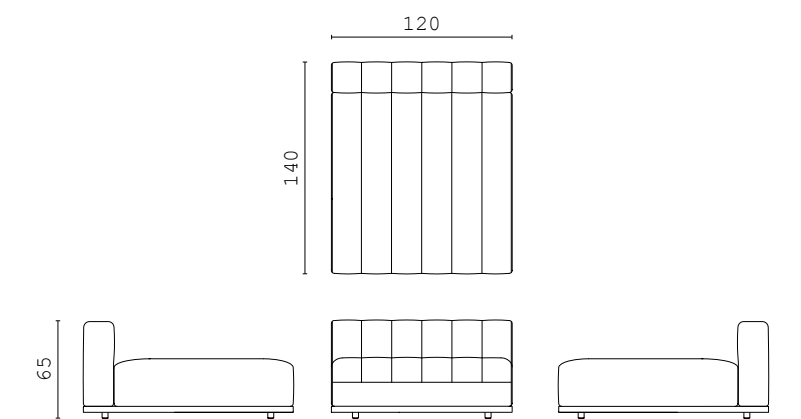

EMILIA S chair

AUGUSTE chaise longue RIGHT and LEFT