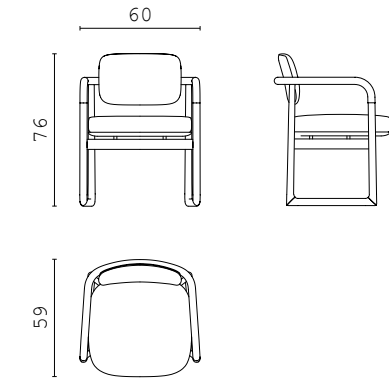

MAIORI S chair