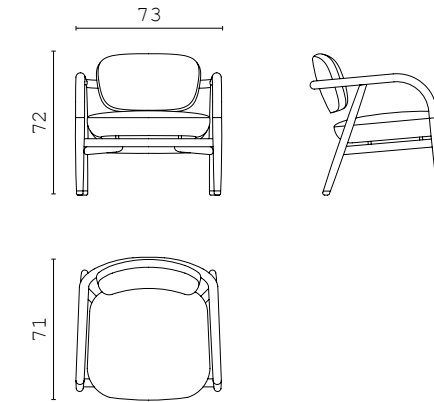

MAIORI armchair