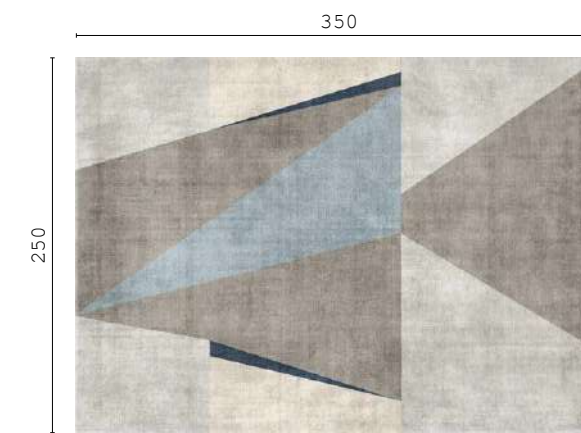

MOOD 30 big table lamp

DERRY XL dresser

JULES vanity

MOOD 20 small table lamp

JAFARI carpet

DERRY dresser

MOOD chandelier

AMAL carpet

LEILA carpet

CLERMONT bed
mattress 180x200

CLERMONT bed
mattress 160x200

MARAIS bed
mattress 160x200

MARAIS bed
mattress 180x200

CLERMONT bed
mattress 180x200

CLERMONT bed
mattress 160x200

MARAIS bed
mattress 200x200