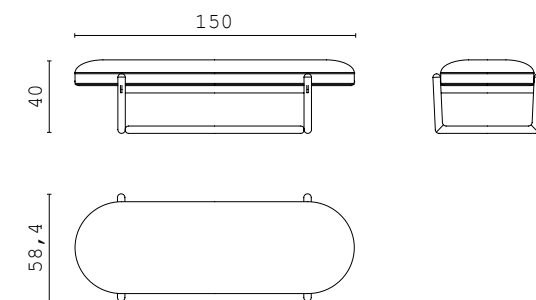

GASTON BIG rectangular mirror

LIAM night table

IVORY bench

CECIL BENCH bench

ZOE pouf

CECIL NIGHT TABLE night table

DERRY VANITY vanity

MOOD suspended lamp