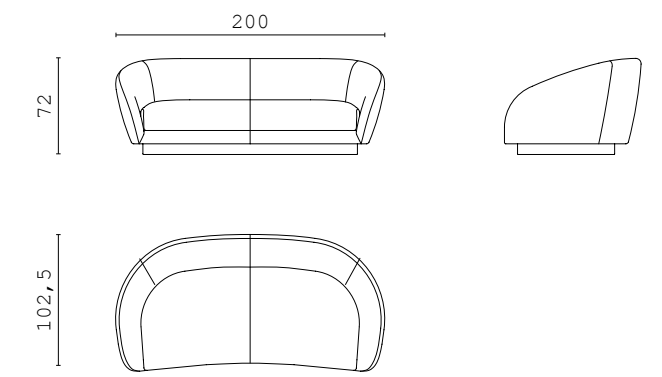

PIERRE curved central element

PIERRE corner 90°

DOWNTOWN fixed sofa 250 cm

DOWNTOWN fixed sofa 200 cm

PIERRE corner 80°

AUGUSTE closed end side RIGHT and LEFT

AUGUSTE corner

PIERRE pouf