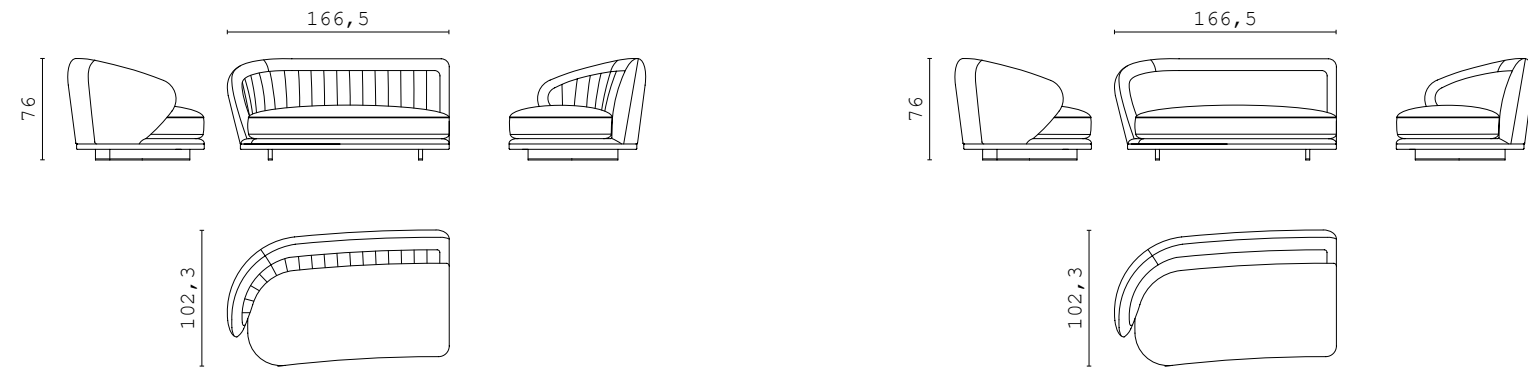

ZENO fixed sofa

SWAN chaise longue

SWAN fixed sofa

PIERRE closed end side RIGHT and LEFT

PIERRE BIG "cuccione"

PIERRE open end side RIGHT and LEFT

PIERRE straight central element

PIERRE chaise longue RIGHT and LEFT