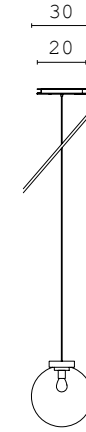

GASTON BIG rectangular mirror

LIAM night table

IVORY bench

CECIL BENCH bench

ZOE pouf

CECIL NIGHT TABLE night table

DERRY VANITY vanity

MOOD suspended lamp