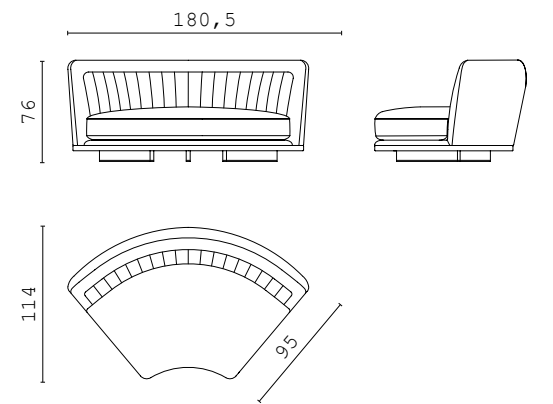

PIERRE curved central element

PIERRE corner 90°

DOWNTOWN fixed sofa 250 cm

DOWNTOWN fixed sofa 200 cm

PIERRE corner 80°

AUGUSTE closed end side RIGHT and LEFT

AUGUSTE corner

PIERRE pouf