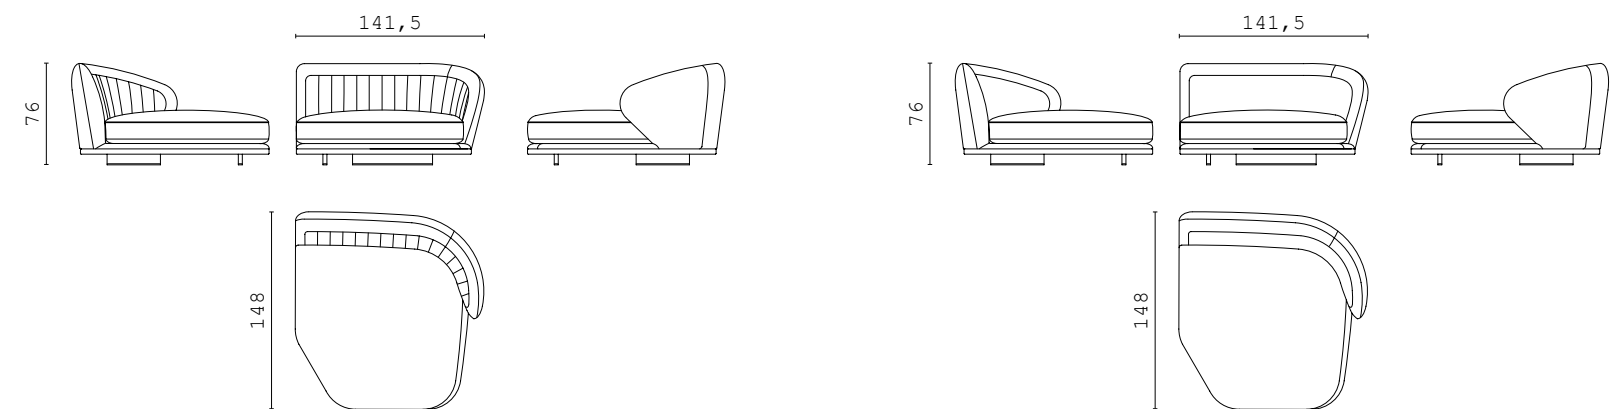

ZENO fixed sofa

SWAN chaise longue

SWAN fixed sofa

PIERRE closed end side RIGHT and LEFT

PIERRE BIG "cuccione"

PIERRE open end side RIGHT and LEFT

PIERRE straight central element

PIERRE chaise longue RIGHT and LEFT