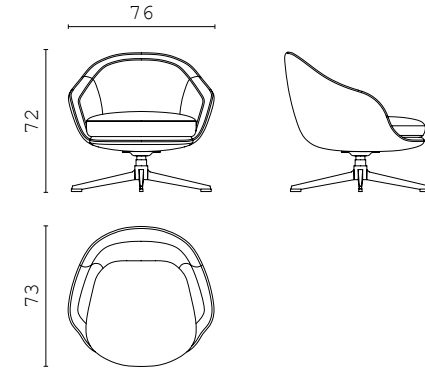

LUCILLE armchair