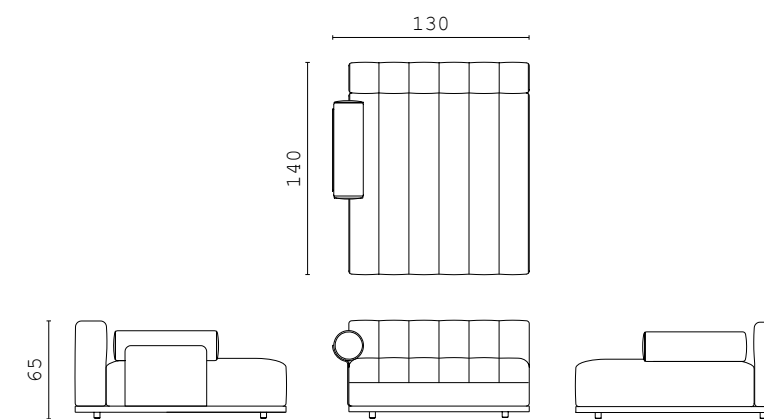

EMILIA armchair

AUGUSTE chaise longue RIGHT and LEFT with armrest