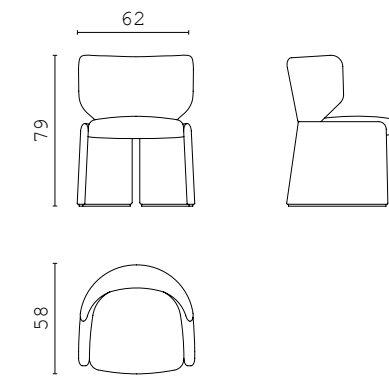

DOWNTOWN fixed sofa 300 cm

AUGUSTE chaise longue RIGHT and LEFT with armrest

AUGUSTE chaise longue RIGHT and LEFT

AUGUSTE central element

AUGUSTE pouf

EMILIA armchair

EMILIA S chair

ALINE pouf