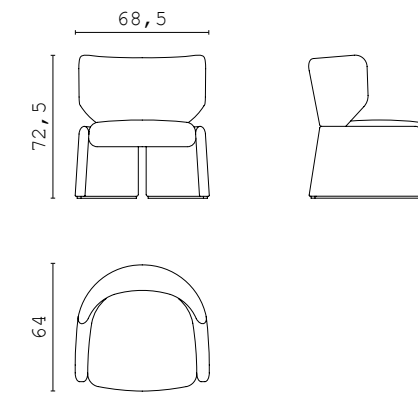

DOWNTOWN fixed sofa 300 cm

AUGUSTE chaise longue RIGHT and LEFT with armrest

AUGUSTE chaise longue RIGHT and LEFT

AUGUSTE central element

AUGUSTE pouf

EMILIA armchair

EMILIA S chair

ALINE pouf