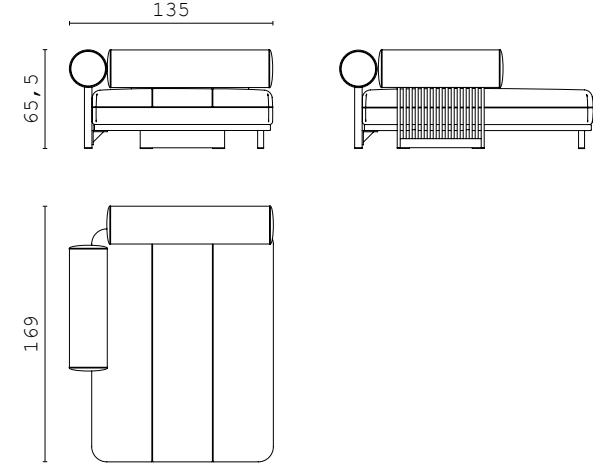

NIKOS corner and closed end side RIGHT and LEFT

NIKOS corner and closed end side RIGHT and LEFT

NIKOS fixed sofa 270 cm

NIKOS back cushions

NIKOS central element

NIKOS chaise longue

PEDRO closed end side RIGHT and LEFT with small armrest