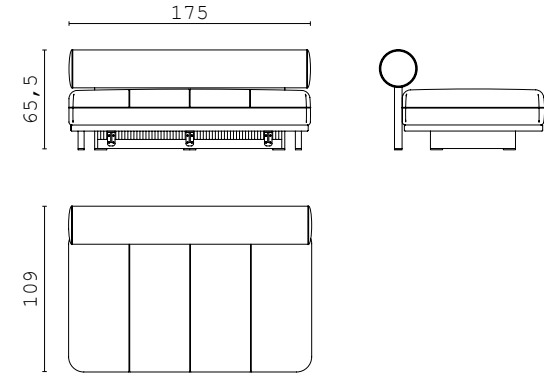

NIKOS corner and closed end side RIGHT and LEFT

NIKOS corner and closed end side RIGHT and LEFT

NIKOS fixed sofa 270 cm

NIKOS back cushions

NIKOS central element

NIKOS chaise longue

PEDRO closed end side RIGHT and LEFT with small armrest