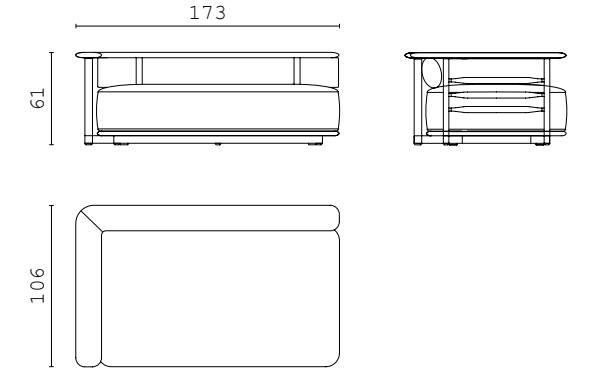

PEDRO closed end side RIGHT and LEFT/corner with long armrest