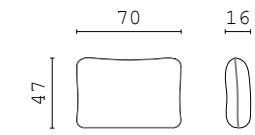

NIKOS corner and closed end side RIGHT and LEFT

NIKOS corner and closed end side RIGHT and LEFT

NIKOS fixed sofa 270 cm

NIKOS back cushions

NIKOS central element

NIKOS chaise longue

PEDRO closed end side RIGHT and LEFT with small armrest