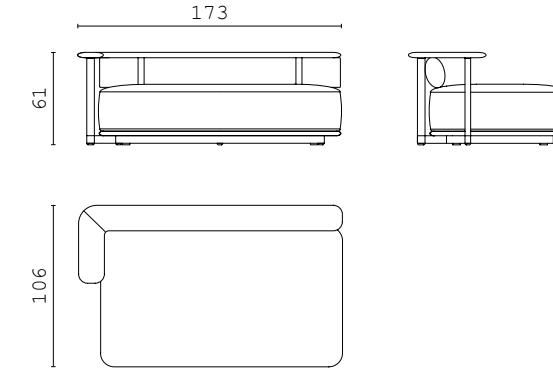

NIKOS corner and closed end side RIGHT and LEFT

NIKOS corner and closed end side RIGHT and LEFT

NIKOS fixed sofa 270 cm

NIKOS back cushions

NIKOS central element

NIKOS chaise longue

PEDRO closed end side RIGHT and LEFT with small armrest