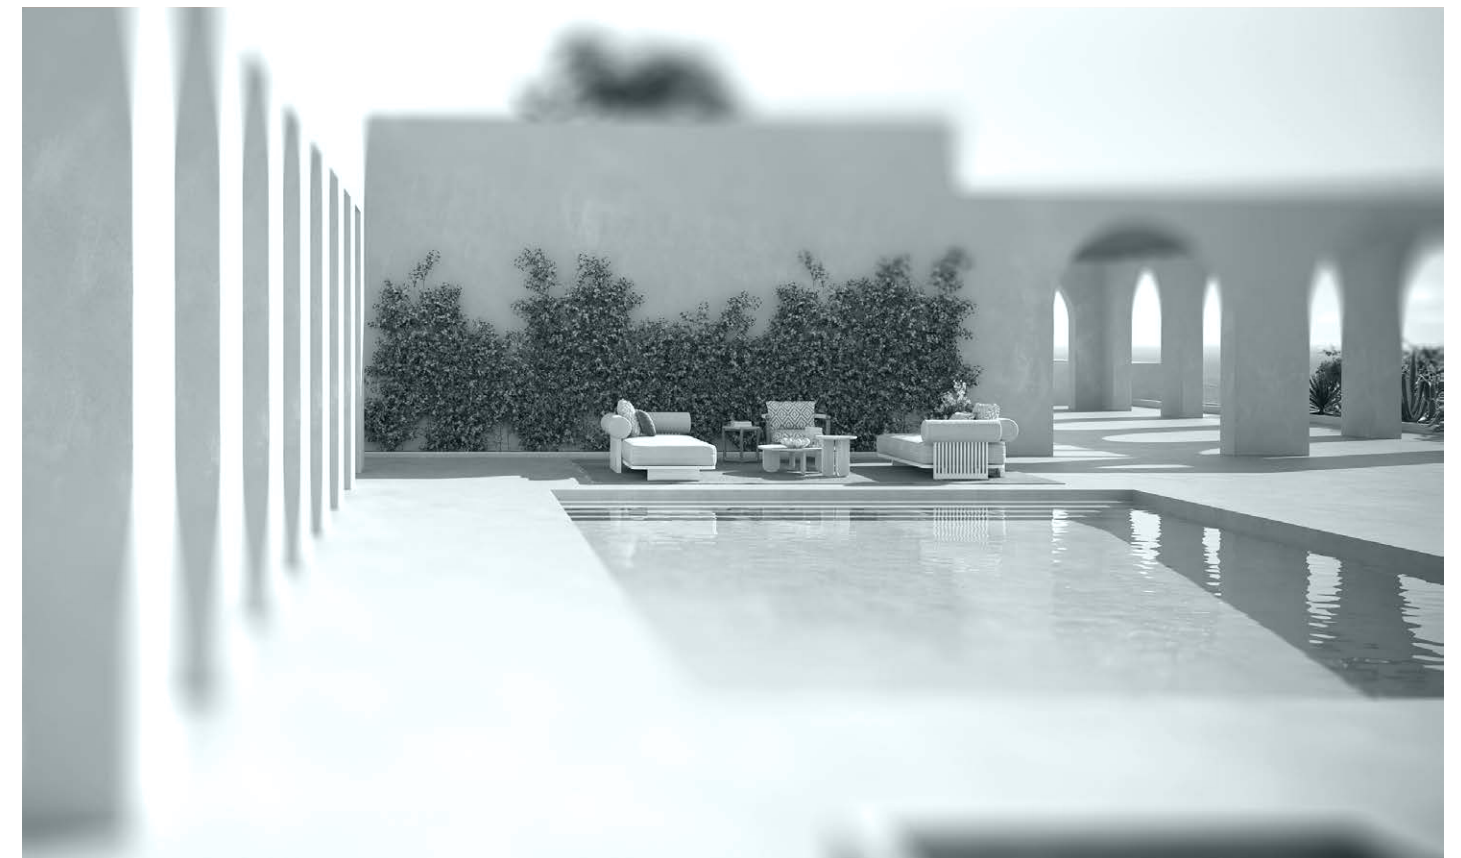

*The perfumes, the colors and
the sounds respond.*

Charles Baudelaire