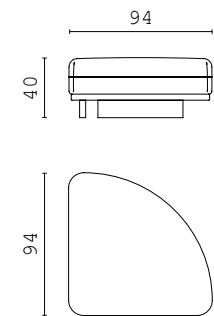

NIKOS corner element