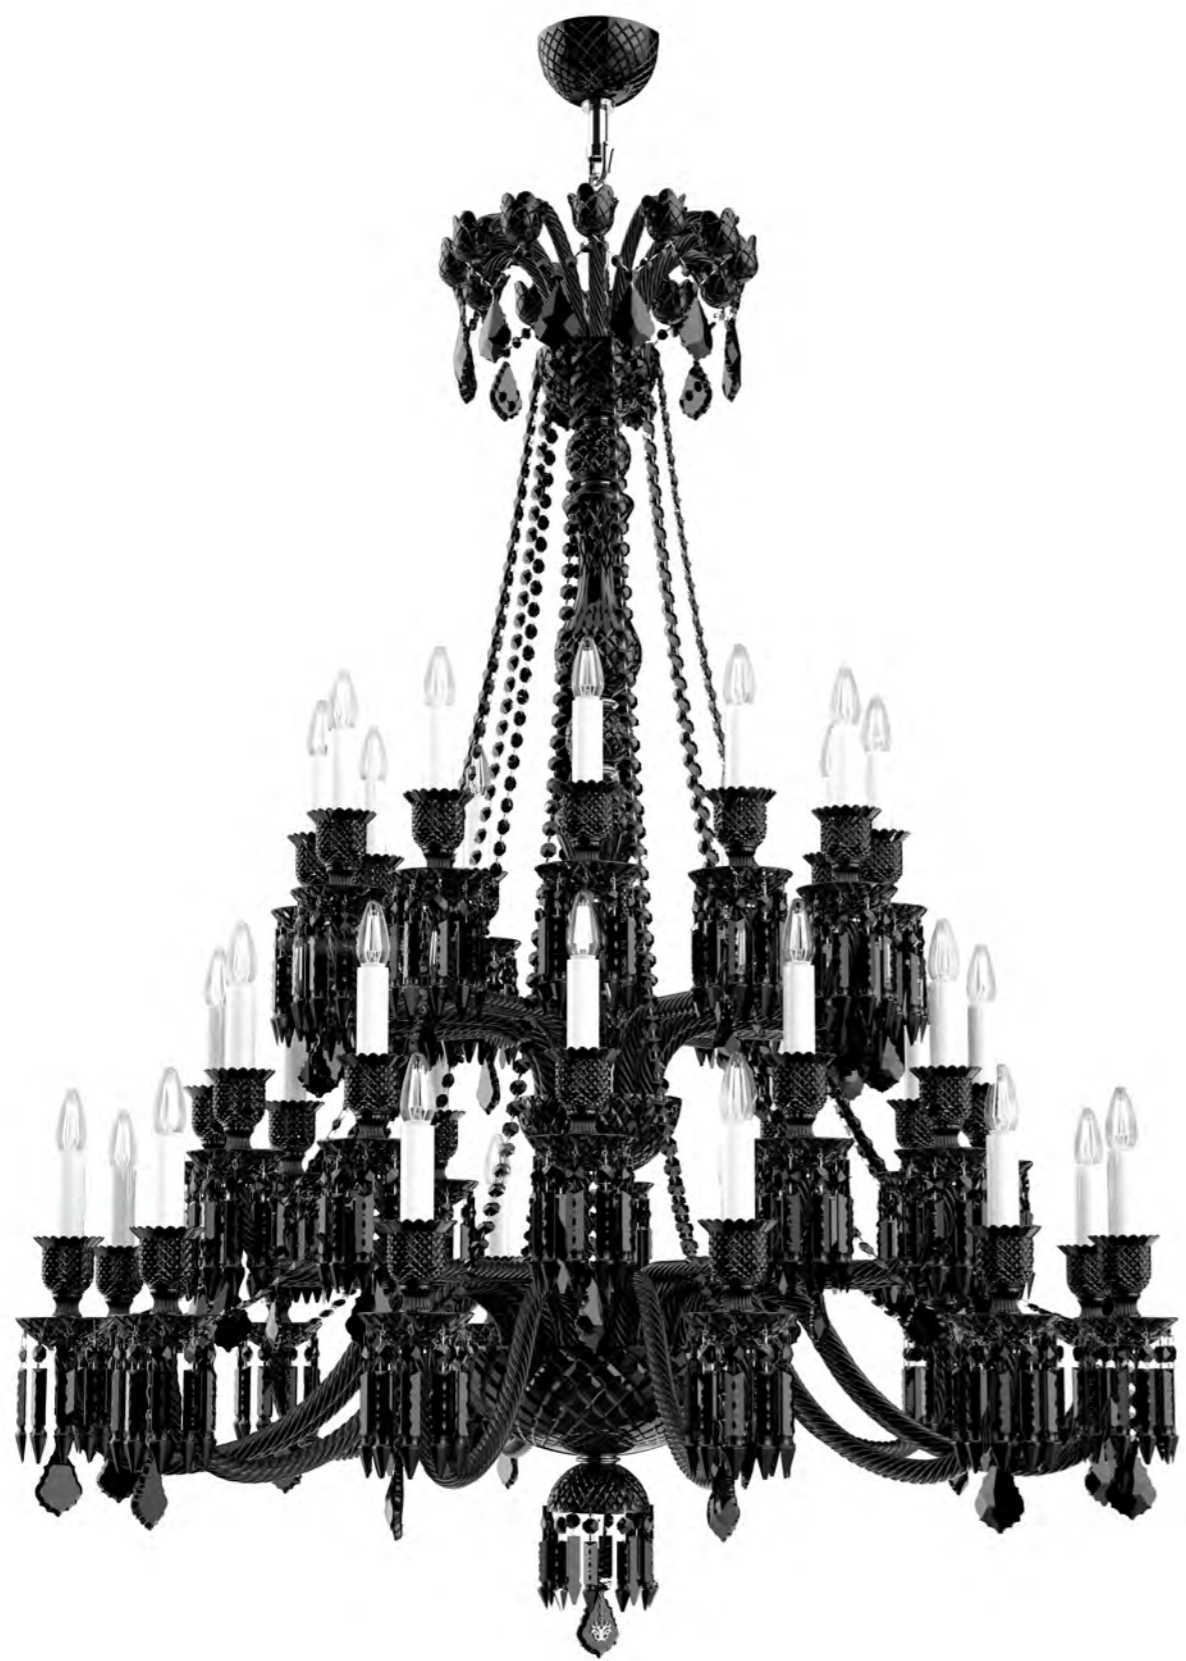

7112B09 - D.180 cm H.203 cm - 24 +12 +12 x E14 LED max 10 W + 1 x LED 3 W