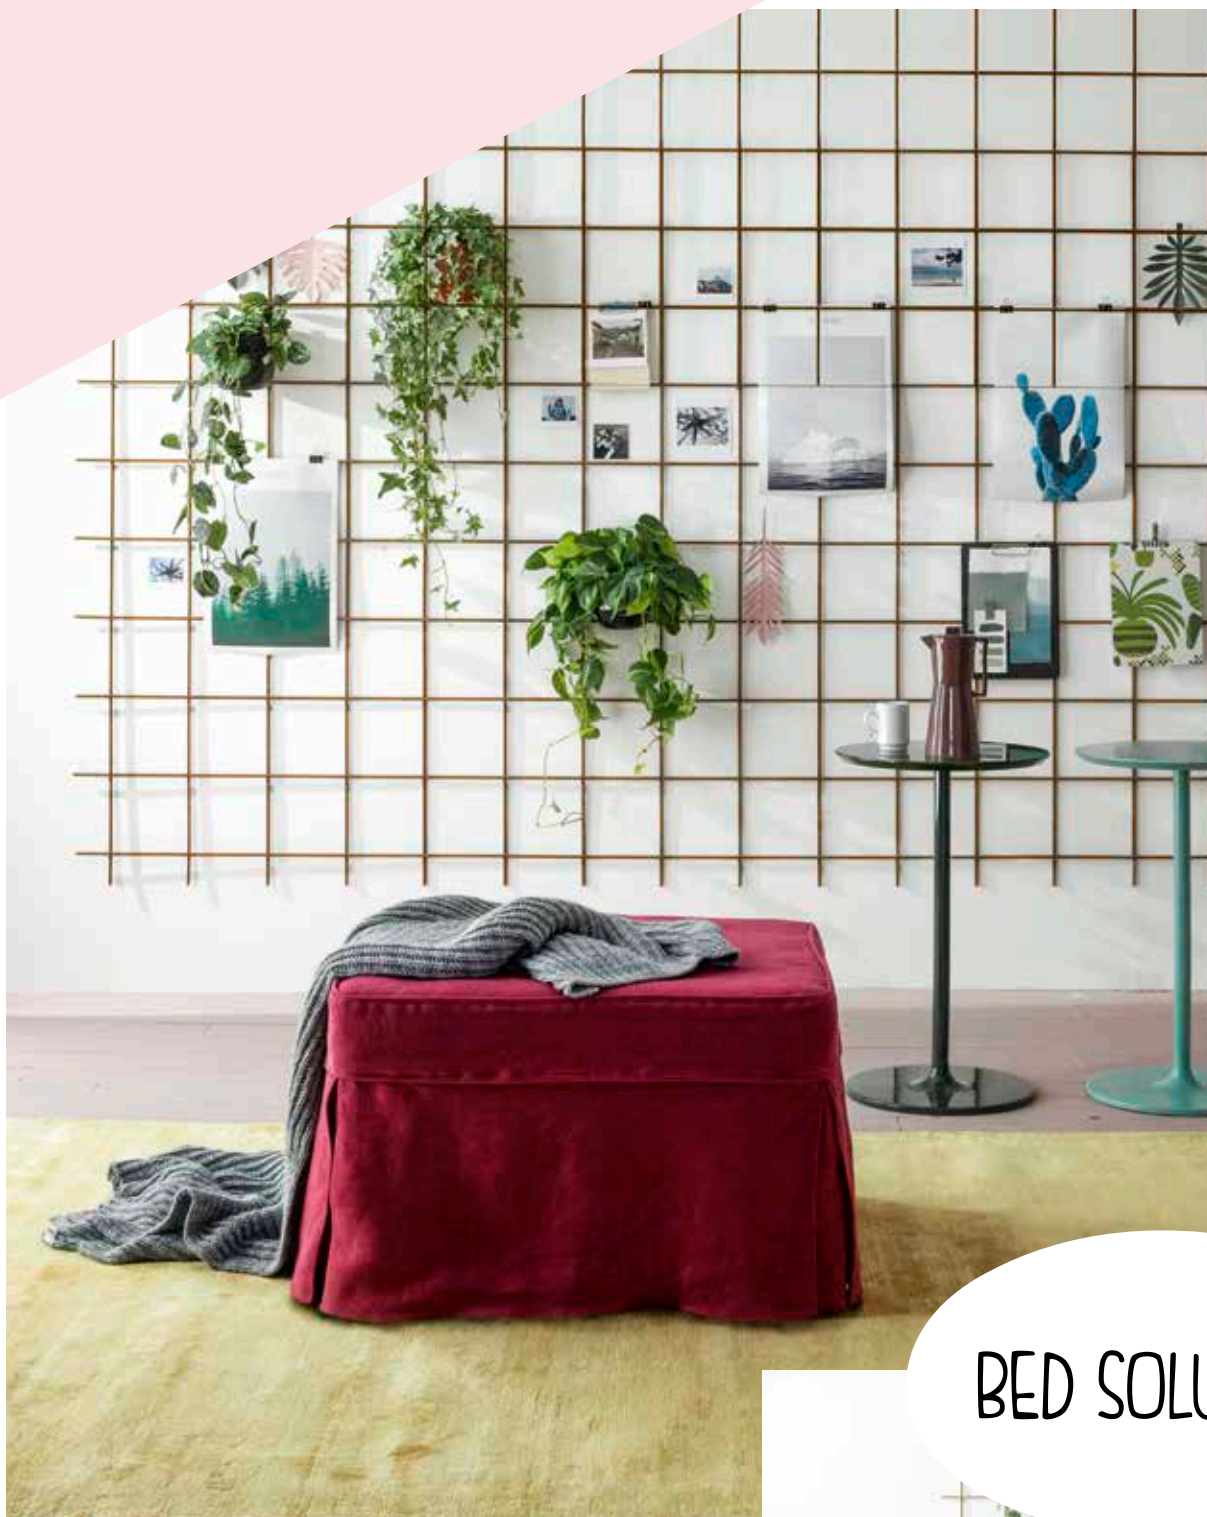

BED SOLUTION

Se c'è un amico e ci si attarda con le serie TV e con il web, il pratico pouf Ghost si trasforma in un letto con pochi semplici gesti. Di giorno arreda con freschezza, di notte ci accoglie nel sonno. Un complemento che aumenta lo spazio, l'ospitalità e la condivisione.

If you've got a friend round and you stay up late watching your favourite show or surfing the net, this practical pouf Ghost turns into a bed in just a couple of simple moves. During the day it gives the room fresh appeal, at night it lulls you to sleep. This accessory increases the space, hospitality and sharing.