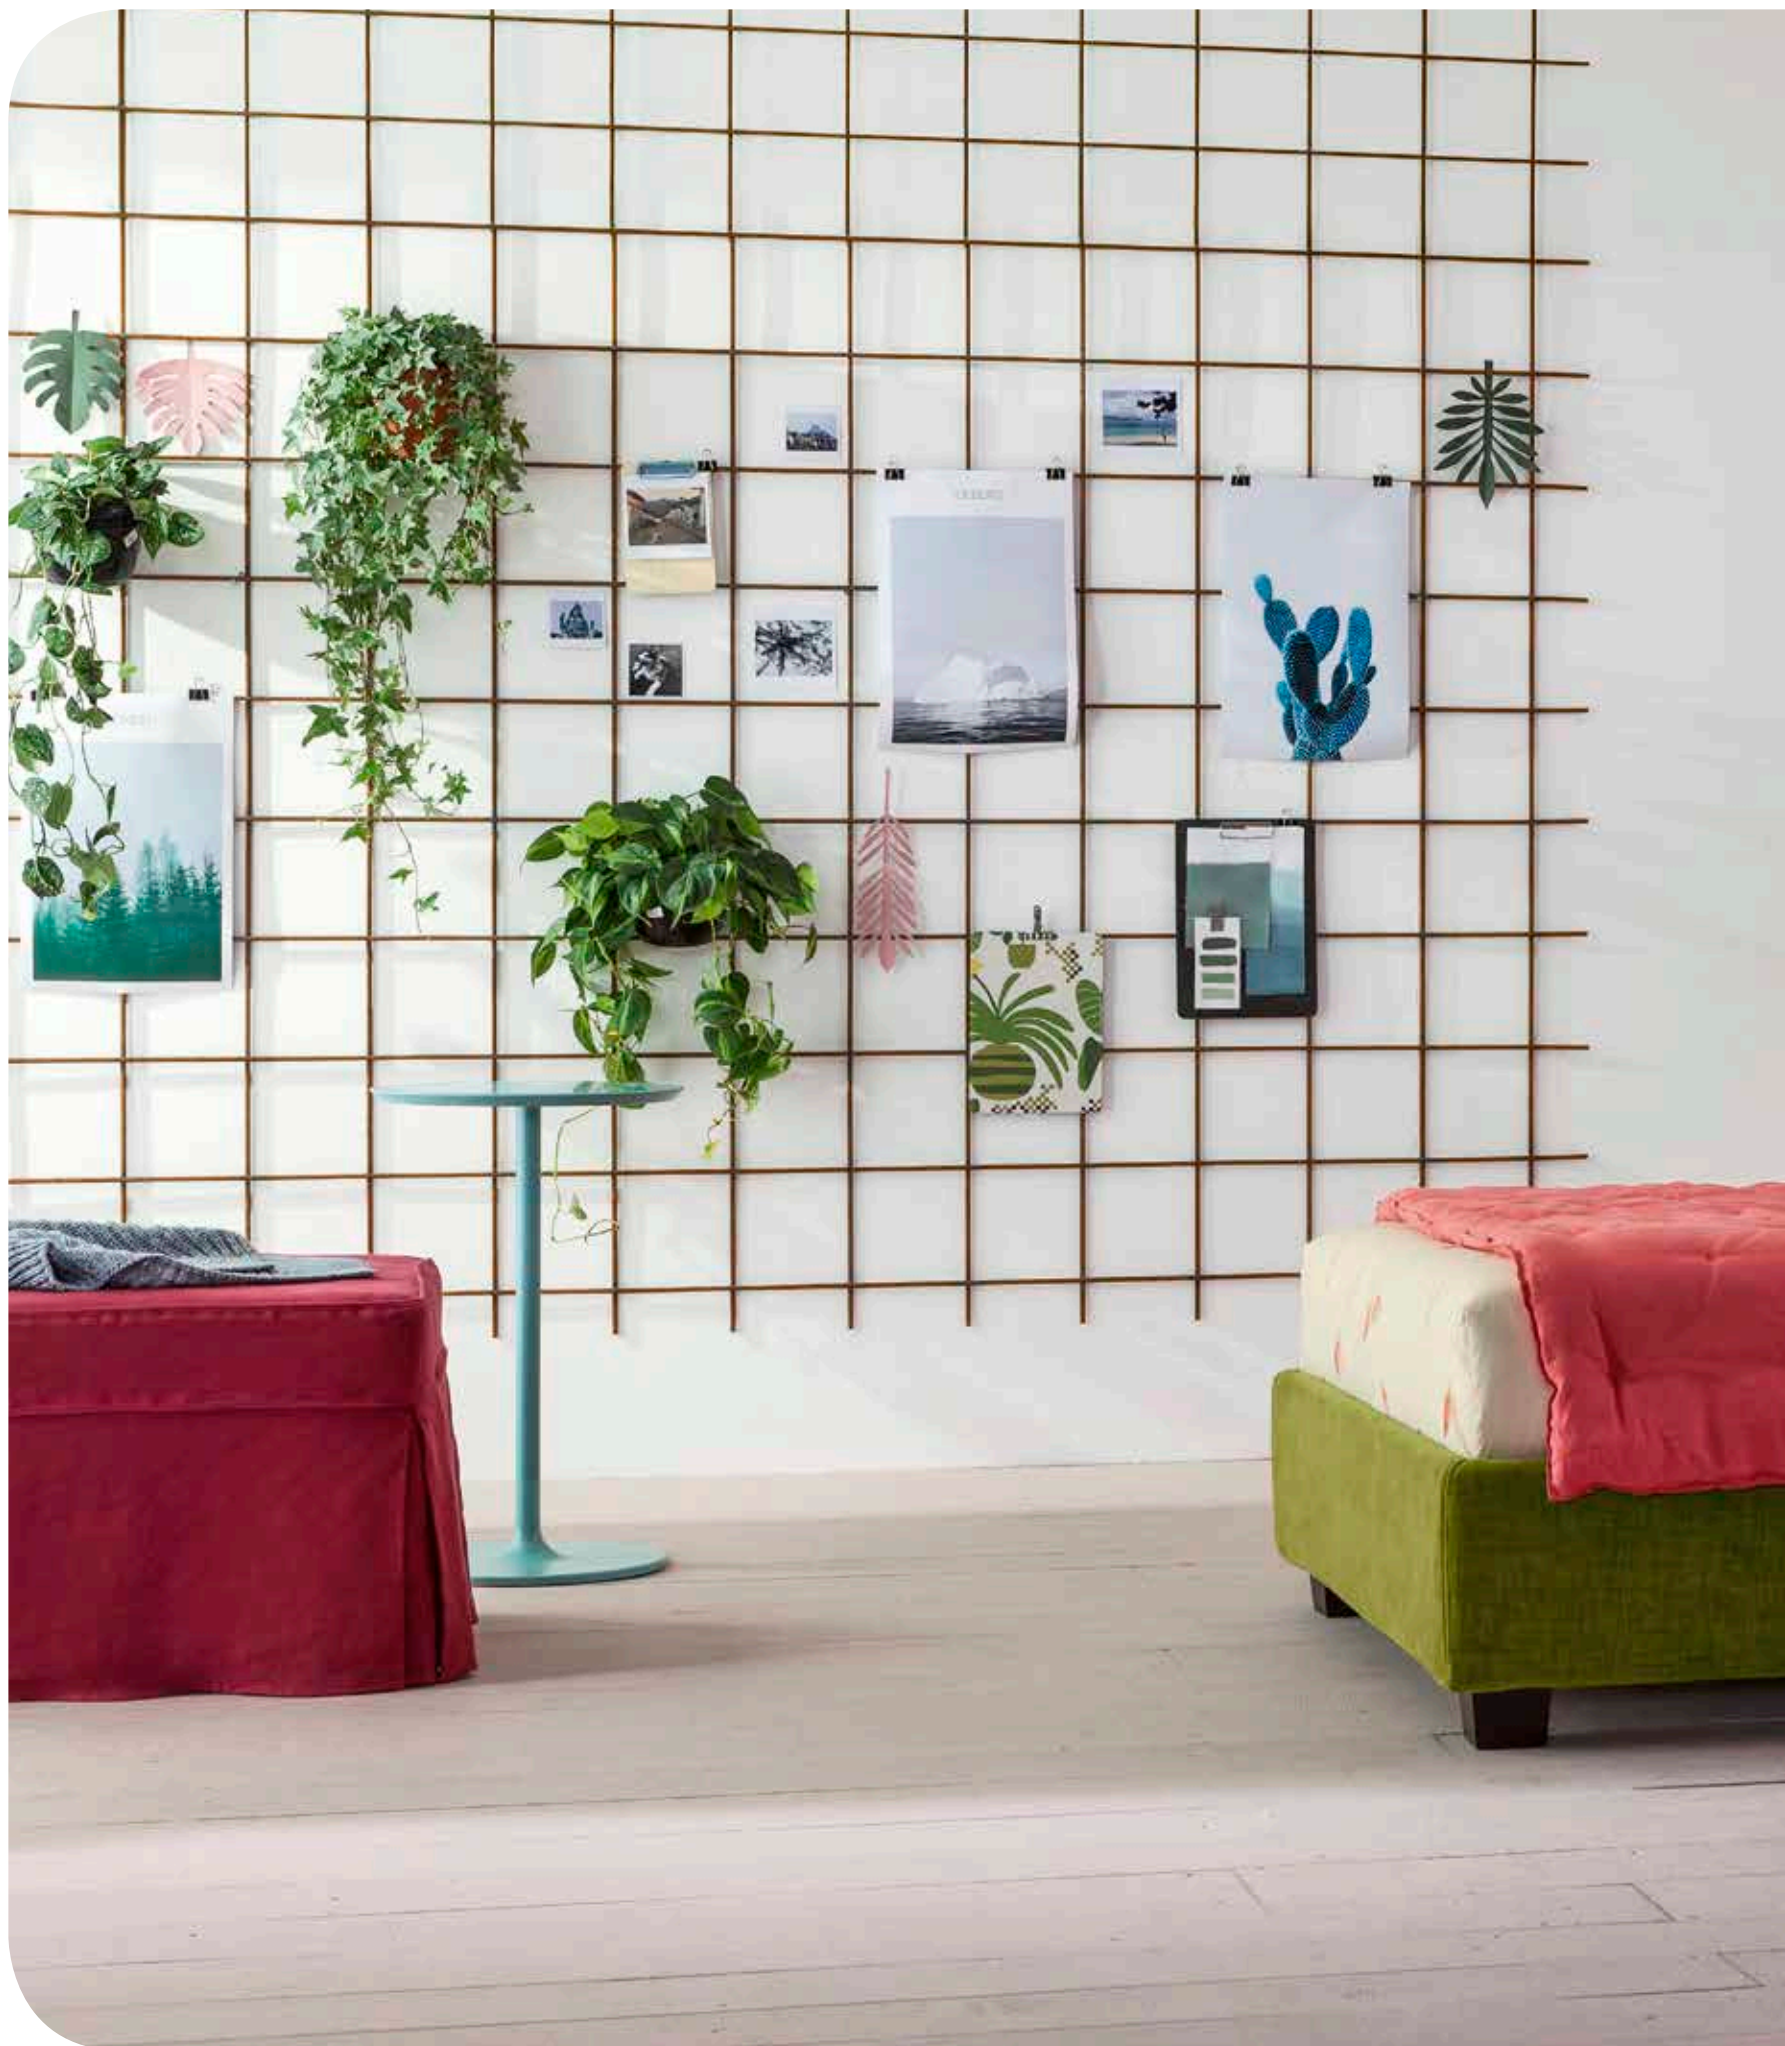

"TWILS I SINGOLI" UN RACCONTO SOSPESO TRA LE EMOZIONI