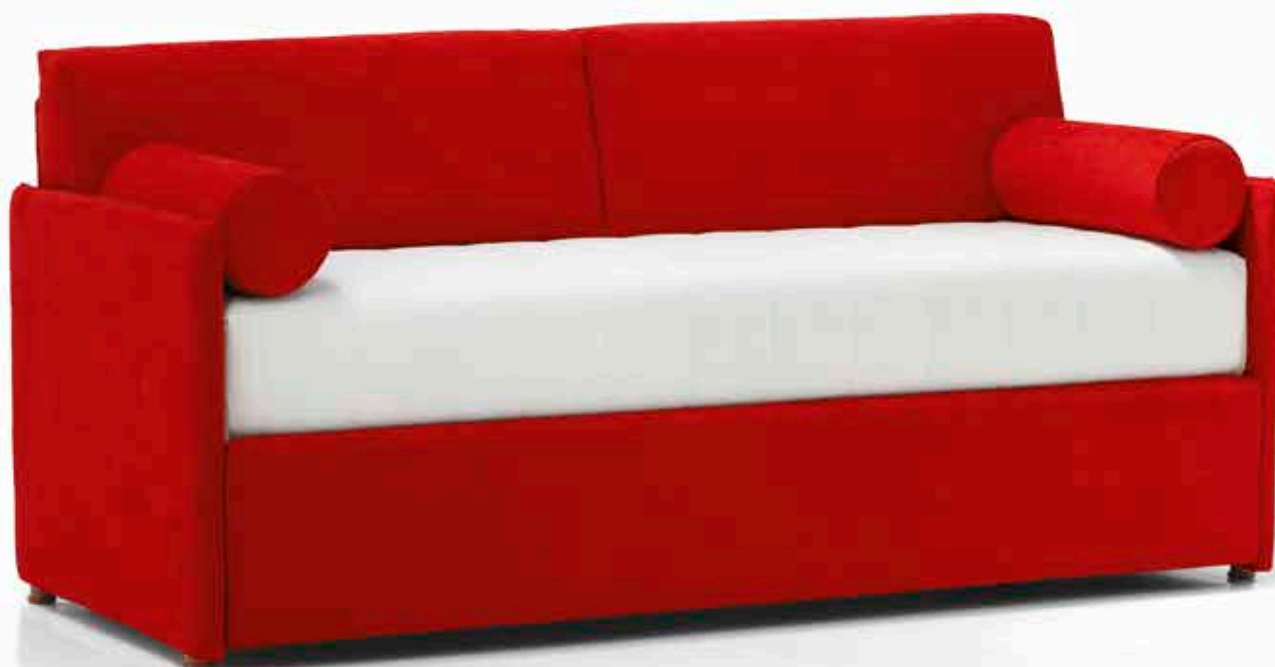

4

5

6

10

11

12

**Programma Maya e Max disponibile nelle 5 versioni:  
con box laterale, cassetti, estraibile con rete manuale,  
estraibile con rete automatica, box doppia alzata.**

**The Maya and Max range comes in 5 versions:  
with a side storage compartment, drawers, pull out with a manual  
bed base, pull out with an automatic bed base,  
storage bed with double lift-up mechanism.**