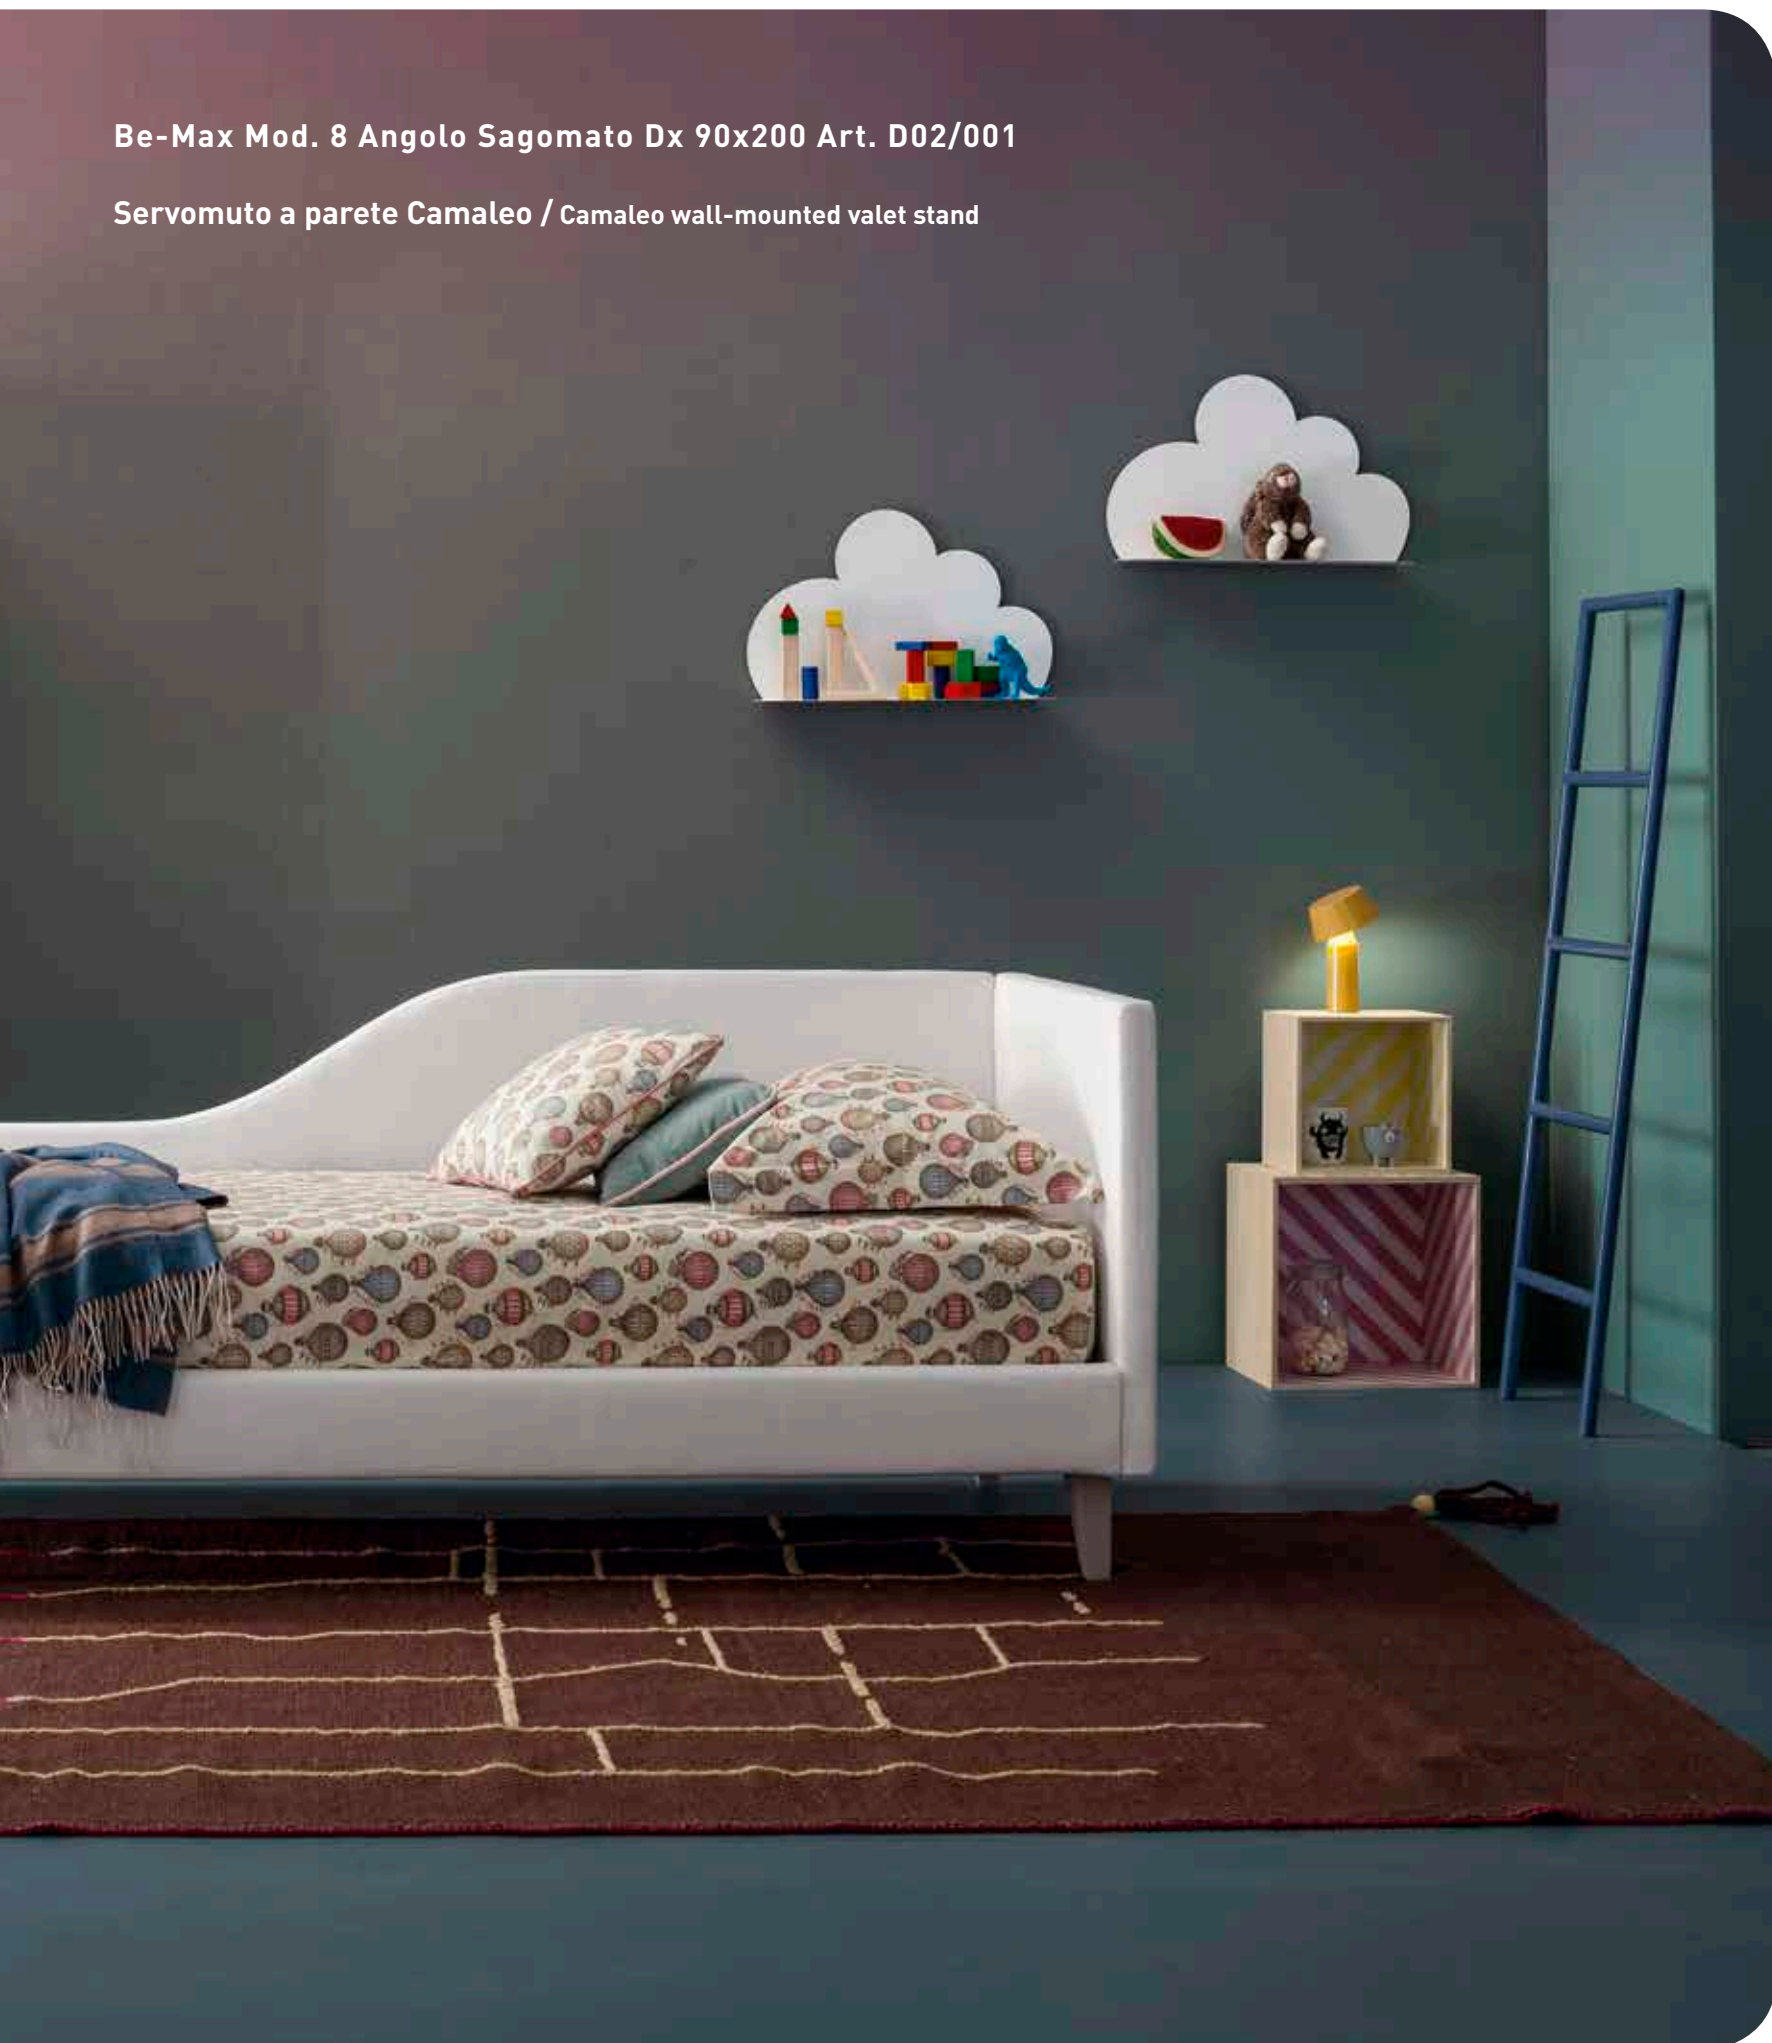

Be-Max Mod. 8 Angolo Sagomato Dx 90x200 Art. D02/001

Servomuto a parete Camaleo / Camaleo wall-mounted valet stand