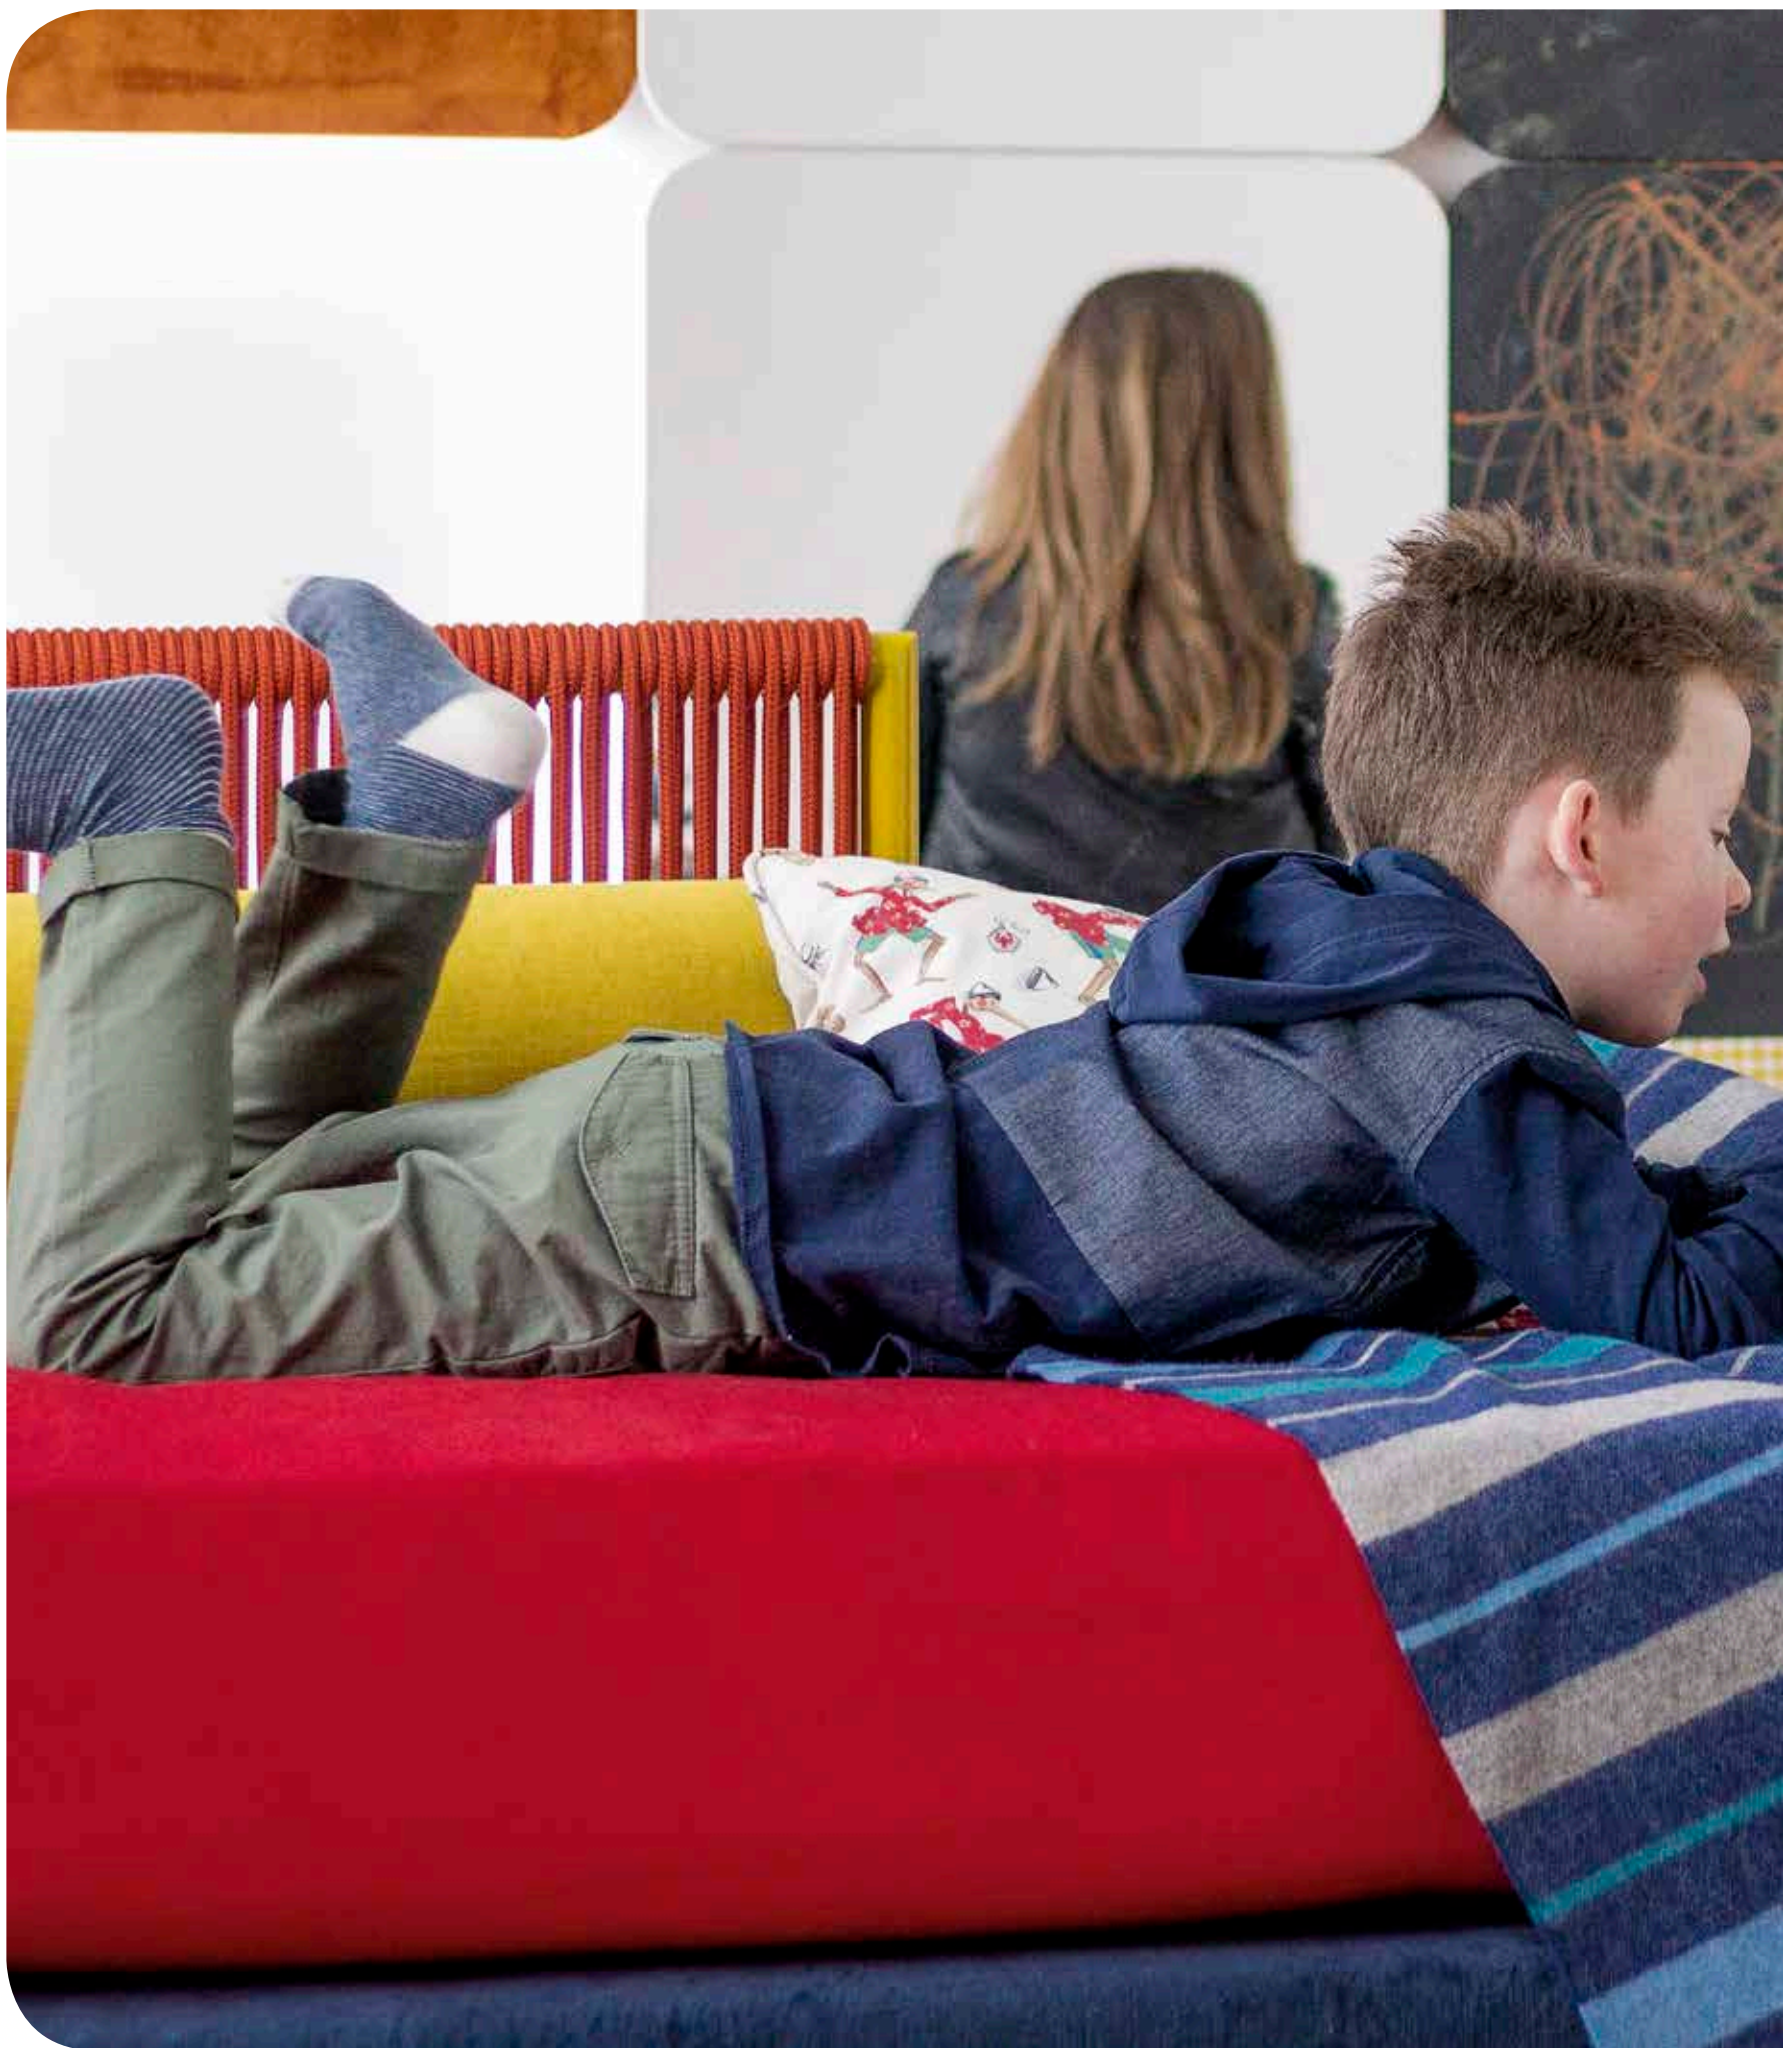

"TWILS I SINGOLI" UN RACCONTO SOSPESO TRA LE EMOZIONI